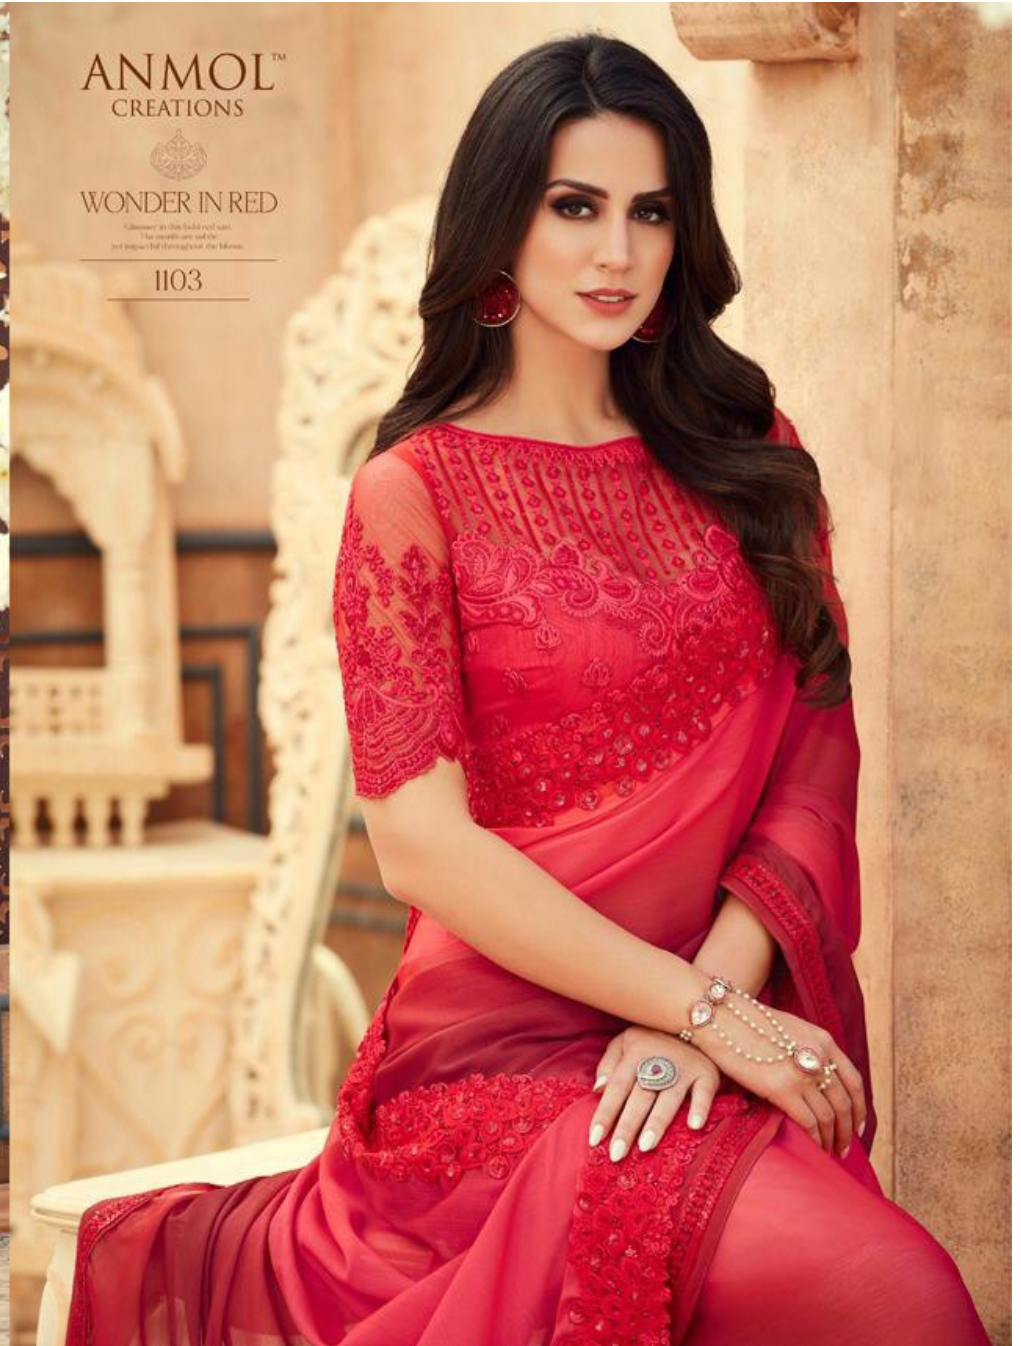

TEXTILE DEAL

ANMOL™
CREATIONS

WONDER IN RED

1103