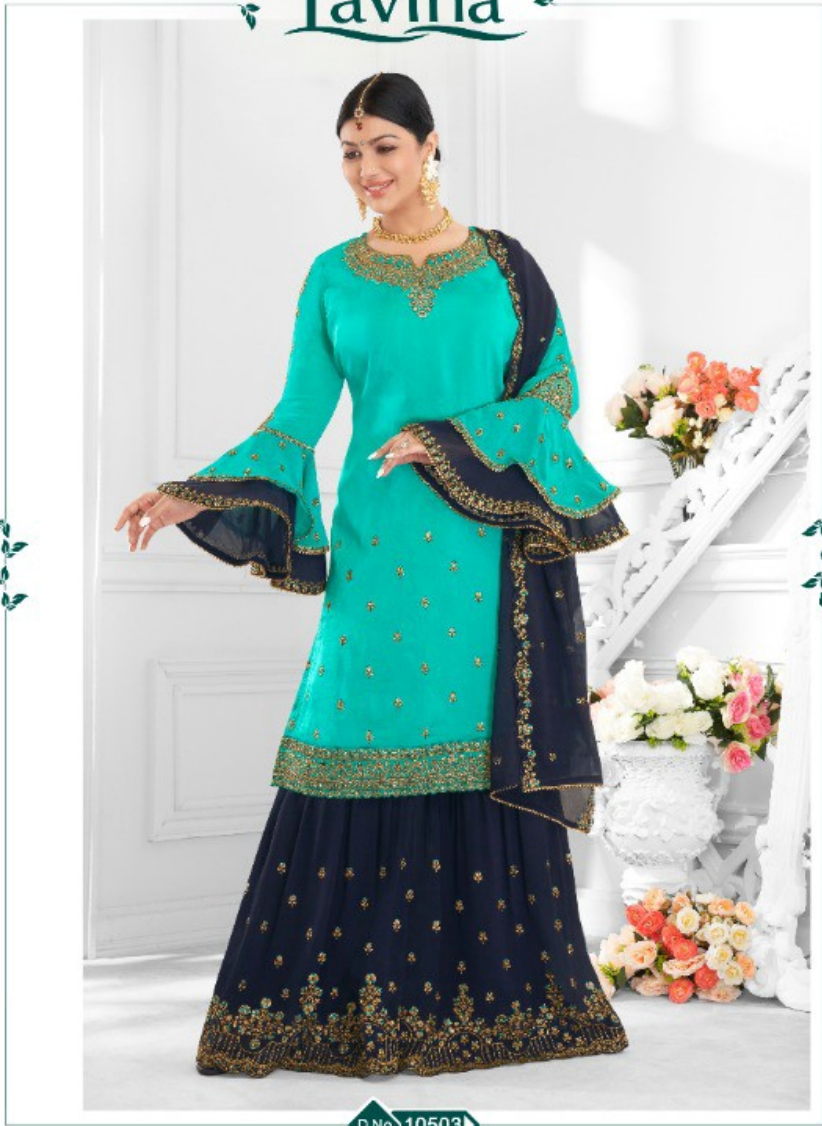

Lavina®

D.No 10503

TEXTILE DEAL

SHOW STOPPER