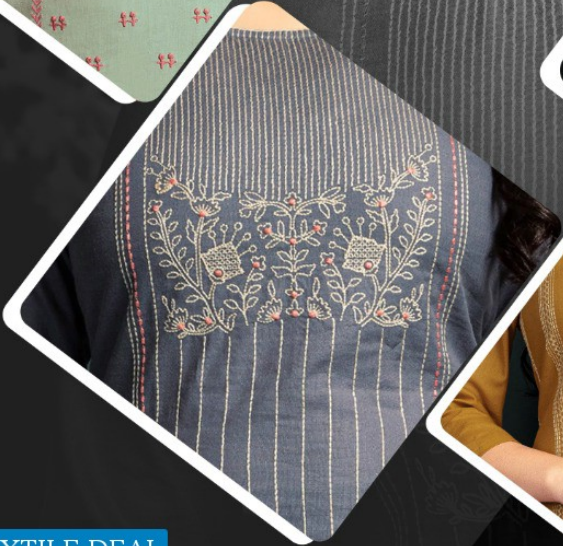

SAPPHIRE

TEXTILE DEAL

1004

REGAL
AFFAIR
celebrate your individuality with
a wardrobe of versatile hues

TEXTILE DEAL