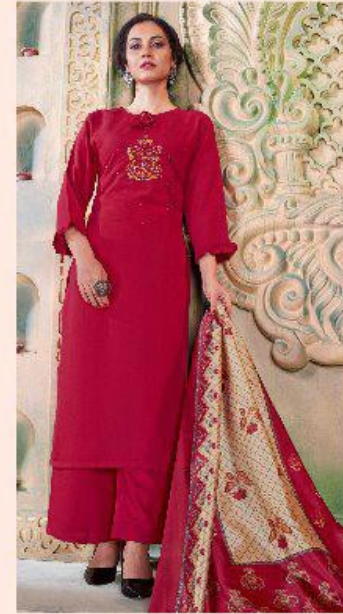

# PURITY

VOL-05

TEXTILE DEAL

TEXTILE DEAL

21004

21004

21005

21006