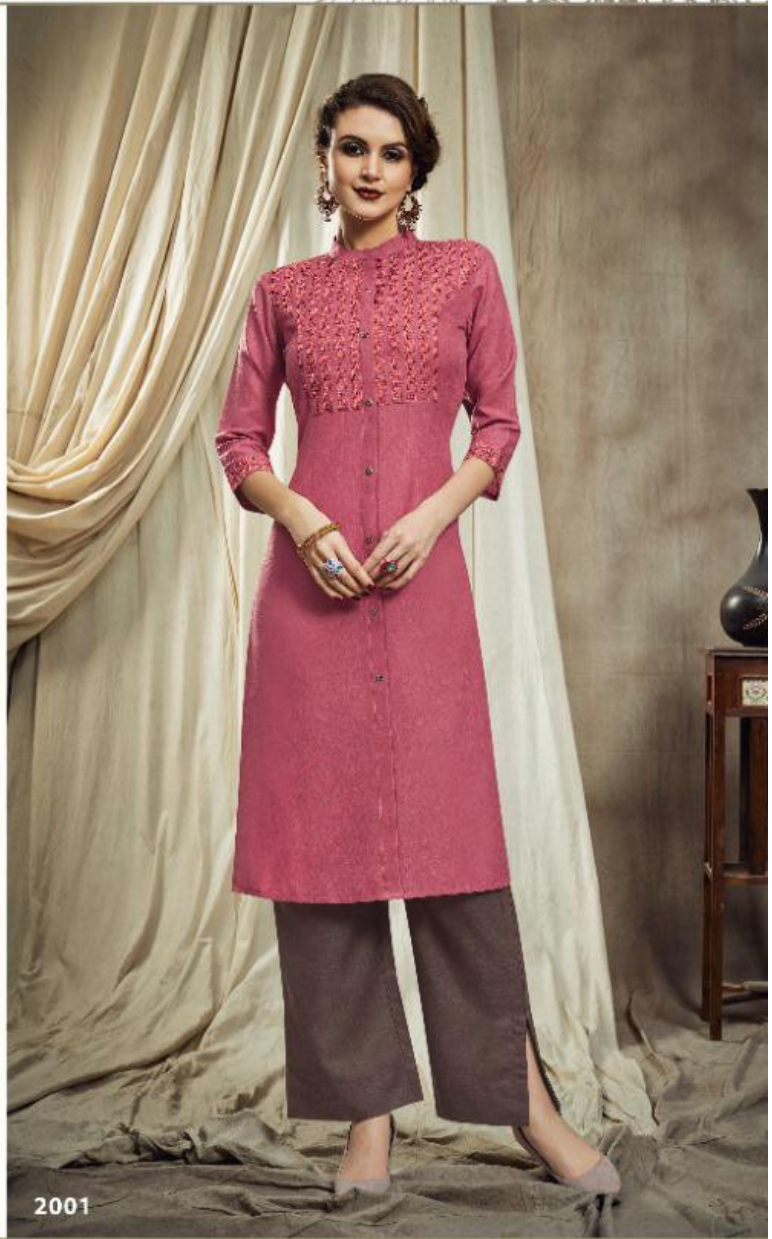

2001

TEXTILE DEAL

A breath taking array of fine detailing & intricate design inspired by Indian culture.

2001

TEXTILE DEAL

**Tunic House**  
A Product of Mens Fashion

Allow an assortment of vibrant medallions, paislys & Geometrics to Crowd your Wardrobe.