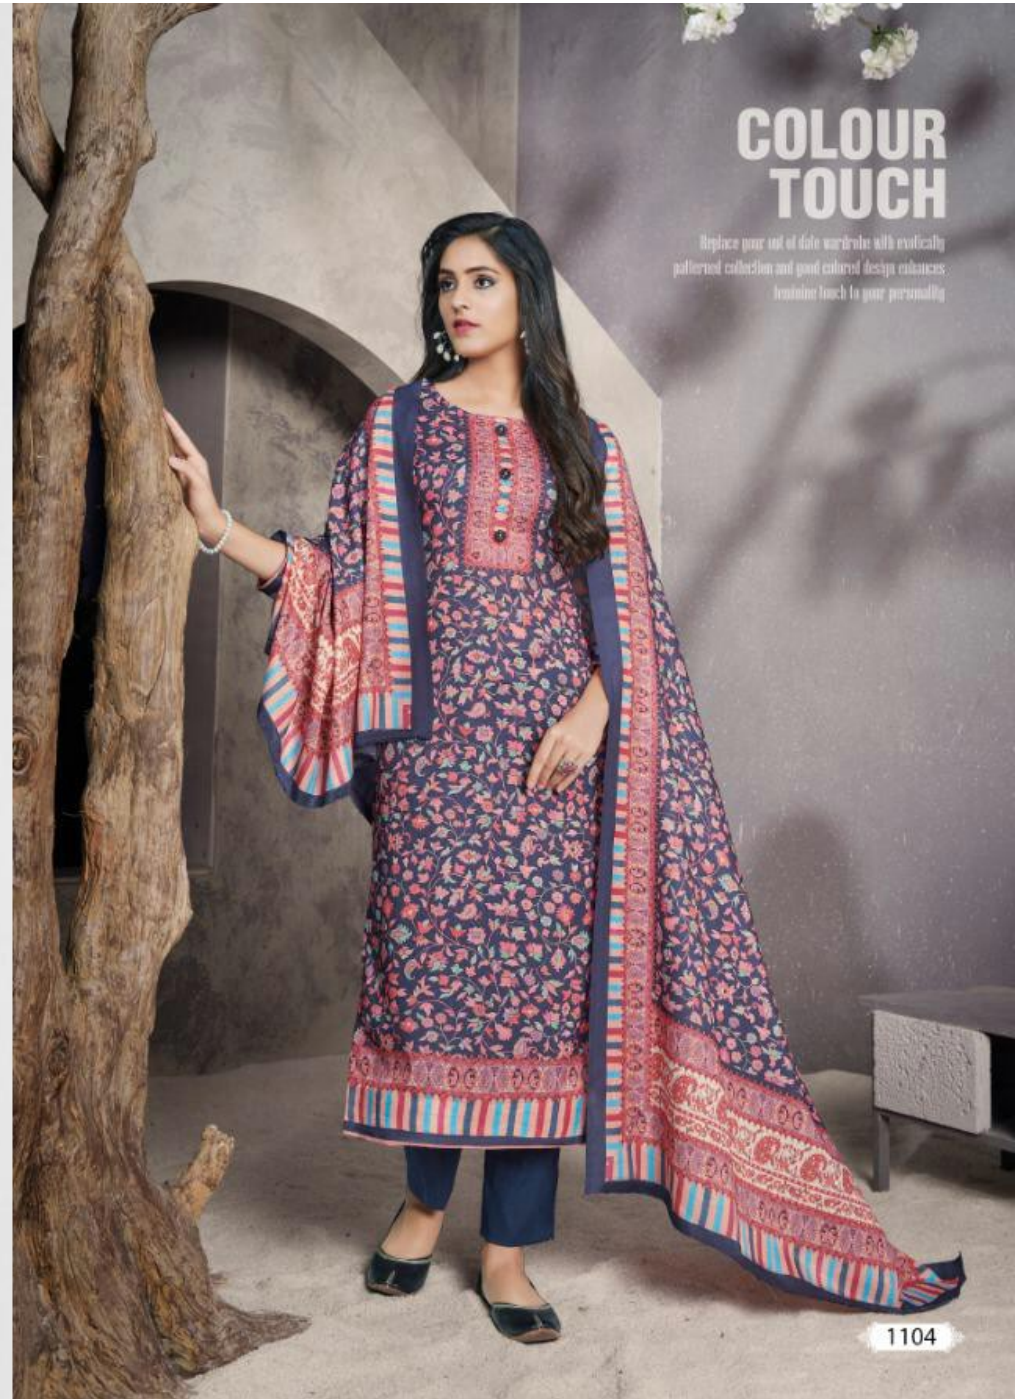

Sipson®

ਕਸ਼ਮੀਰੀ ਰਾਣੀ

كشمیری ملکہ

Kashmiri Queen-6

TEXTILE DEAL

Channel the glamour of
the new age with silk fabrics, dancing
cuts and the timeless appeal of floral designs.

NEW AGE

Explore ethereal beauty with pastel hues of green for a soft touch of romance.

1107

TEXTILE DEAL

WHISPER
ALWAYS

A series of stunning plethors of timeless masterpieces inspired by beauty from Indian culture this is a essential to give perfect fashion look to you

TEXTILE DEAL

COLOUR TOUCH