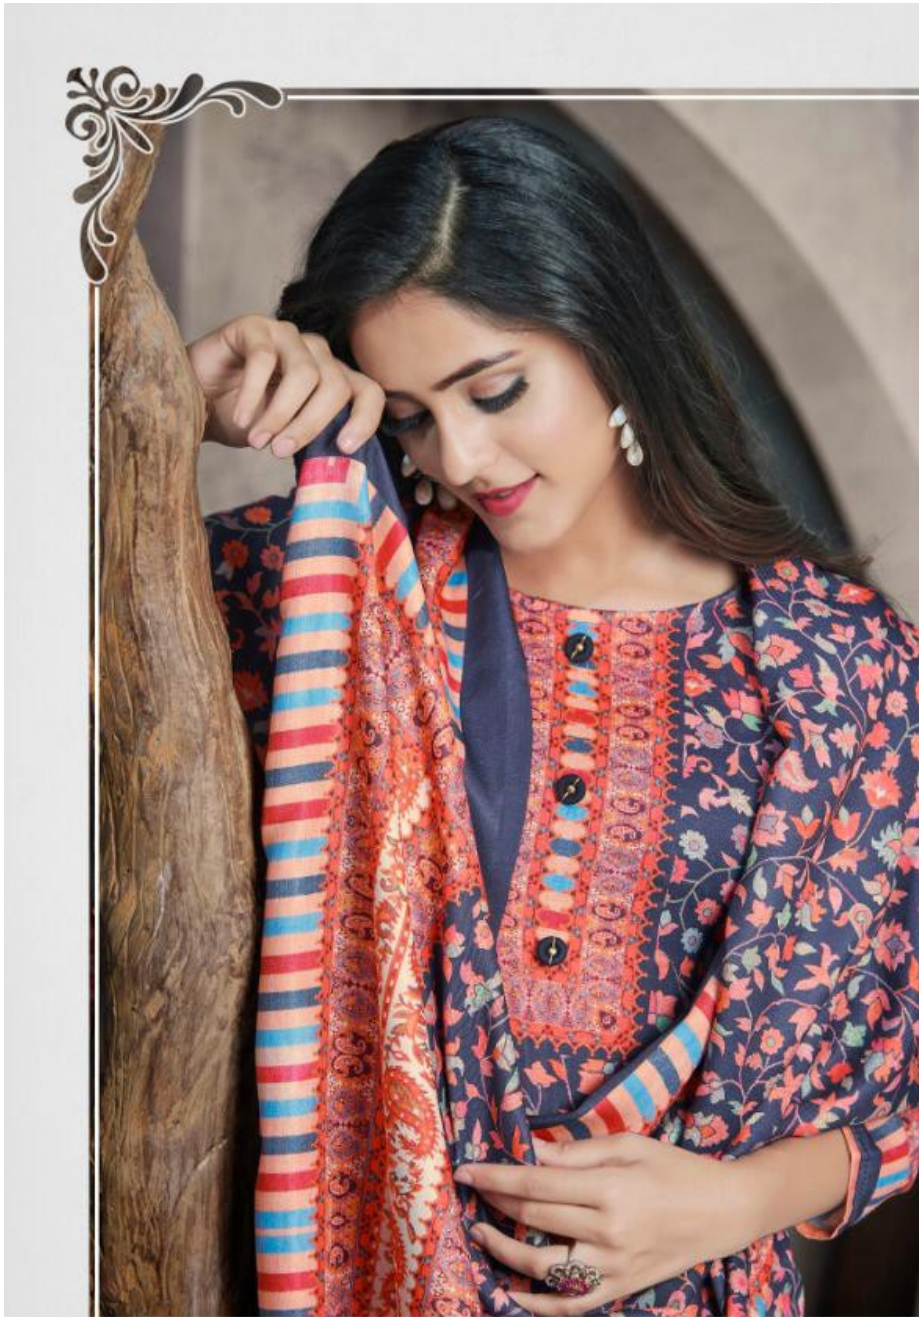

Sipson®

ਕਸ਼ਮੀਰੀ ਰਾਣੀ

كشمیری ملکہ

Kashmiri Queen-6

TEXTILE DEAL

Channel the glamour of
the new age with silk fabrics, dancing
cuts and the timeless appeal of floral designs.

NEW AGE

Explore ethereal beauty with pastel hues of green for a soft touch of romance.

1107

TEXTILE DEAL

WHISPER
ALWAYS

A series of stunning plethors of timeless masterpieces inspired by beauty from Indian culture this is a essential to give perfect fashion look to you

TEXTILE DEAL

COLOUR TOUCH