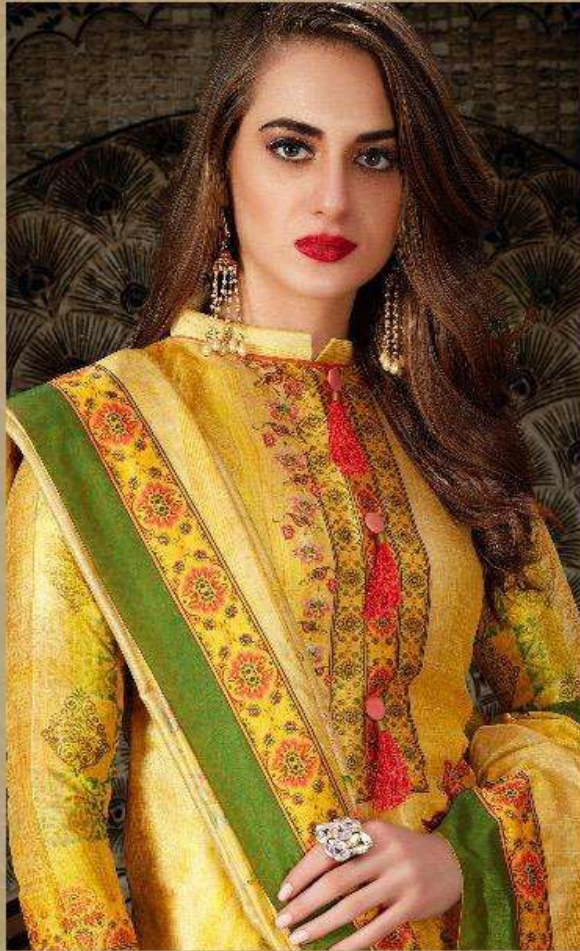

Rich grandeur