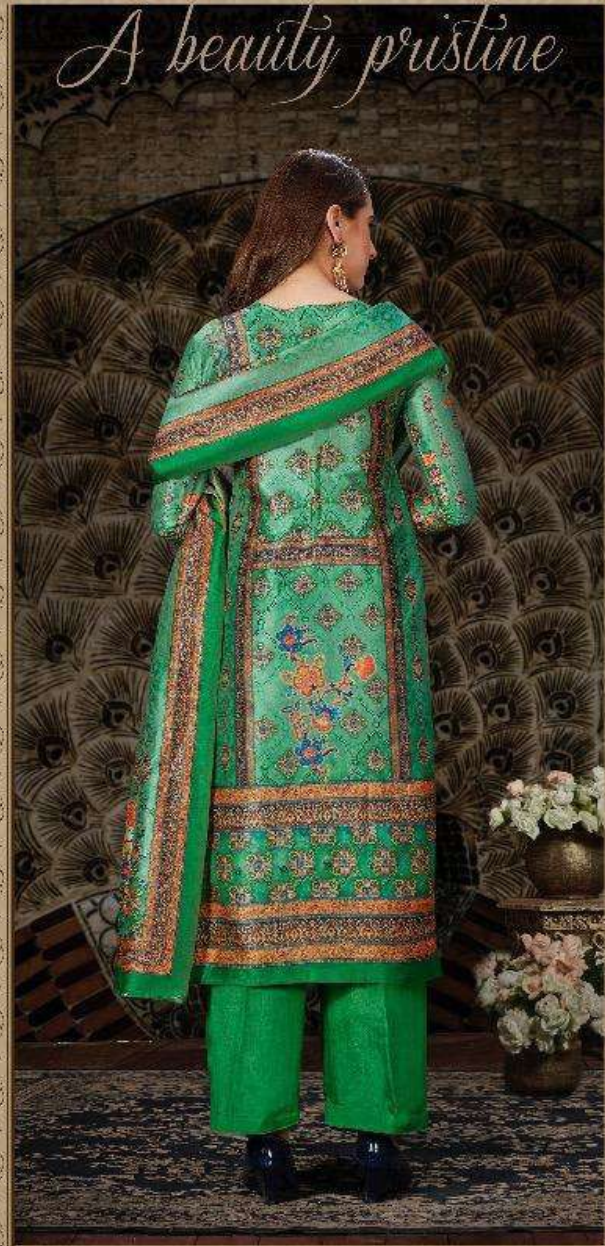

apsara
FASHION

Panghat

apsara
FASHION

Panghat

EVERY PHOTOGRAPHER ACROSS THE
WORLD IS FLUMMOXED. THEIR
LENSES CAN ONLY CAPTURE A FRACTION
OF HER BEAUTY.

TEXTILE DEAL

A picture of poise

apsara
FASHION

Panghat

EVERY NIGHT MEN DREAM OF A
STREAM OF PURE, CLEAR CLARITY. IT
IS PICTURE PERFECT IN EVERY WAY
AND WELLS UP SHEER ECSTASY IN
EVERY HEART.

TEXTILE DEAL

Golden dreams

apsara
FASHION

Panghat

THE SPARKLING GLITTER OF INNOCENCE IS BEST EXEMPLIFIED THROUGH THESE DESIGNS. BE THE QUEEN OF VIRTUE YOU WERE DESTINED TO BE.

A beauty pristine

TEXTILE DEAL

Dazzling patterns

TEXTILE DEAL

apsara
FASHION

Panghat

IF GRACE WAS WEIGHED IN GOLD,
THEIRS WOULD BE PRICELESS. AS
THEY REALIZE THEIR OWN VALUE,
THEY SMILE FROM THEIR INNERMOST
C O R E