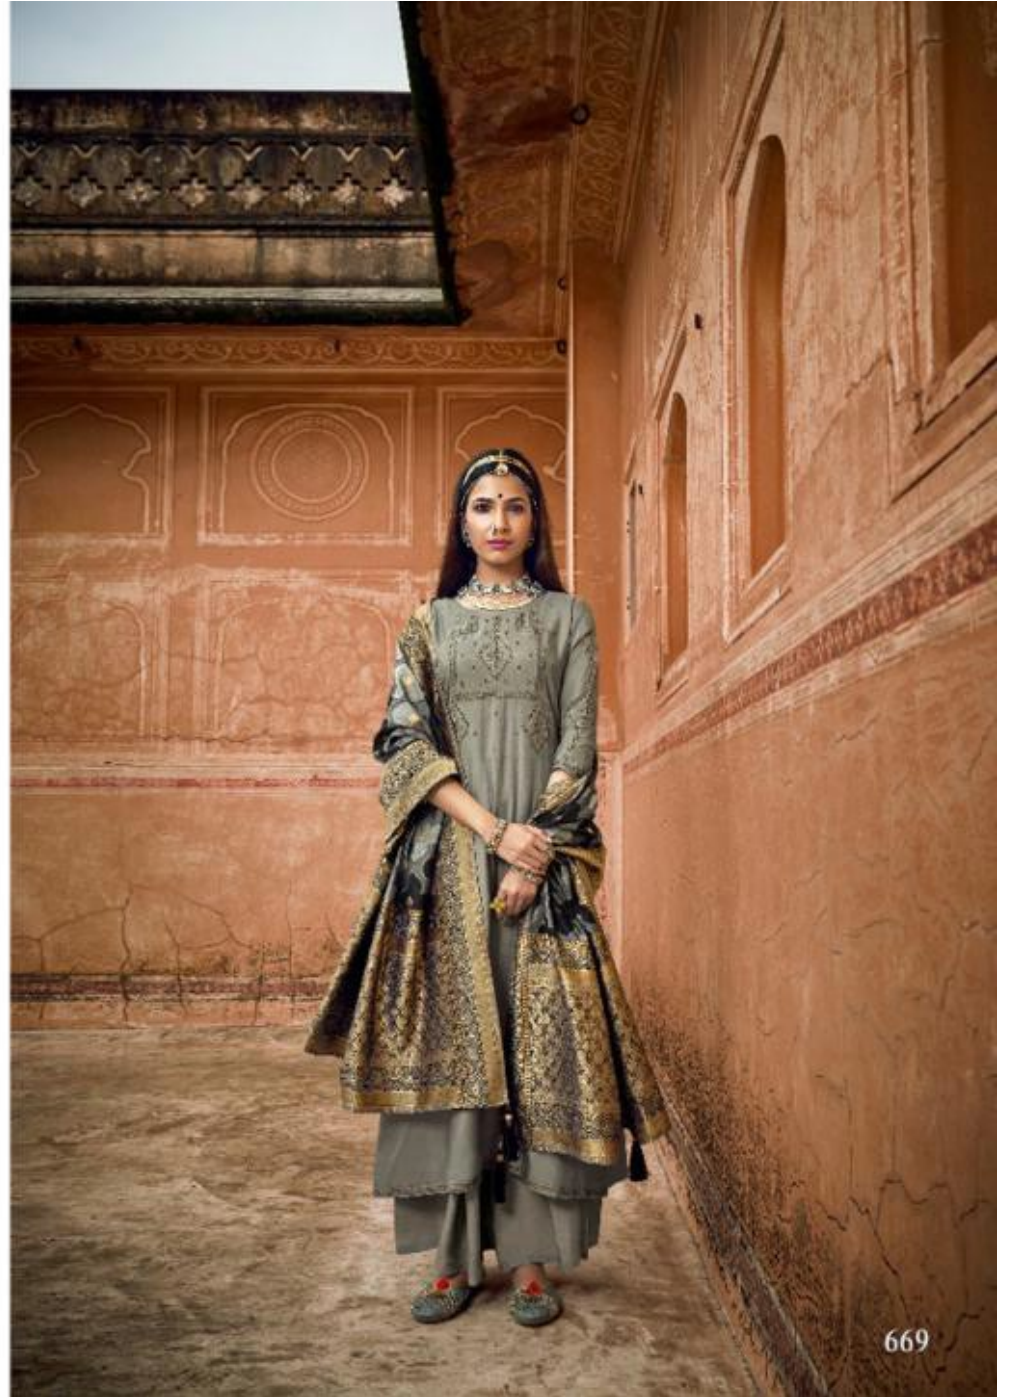

PAK PURSHE WITH BREATHTAKING STYLISHNESS & BEAUTY TO ENJOY IT TODAY

TEXTILE DEAL

670

TEXTILE DEAL

TEXTILE DEAL

TEXTILE DEAL

THE NEW COLLECTION OF 2018 IS NOW AVAILABLE IN THE STORES OF IBIZA. THE NEW COLLECTION IS NOW AVAILABLE IN THE STORES OF IBIZA. THE NEW COLLECTION IS NOW AVAILABLE IN THE STORES OF IBIZA. THE NEW COLLECTION IS NOW AVAILABLE IN THE STORES OF IBIZA.