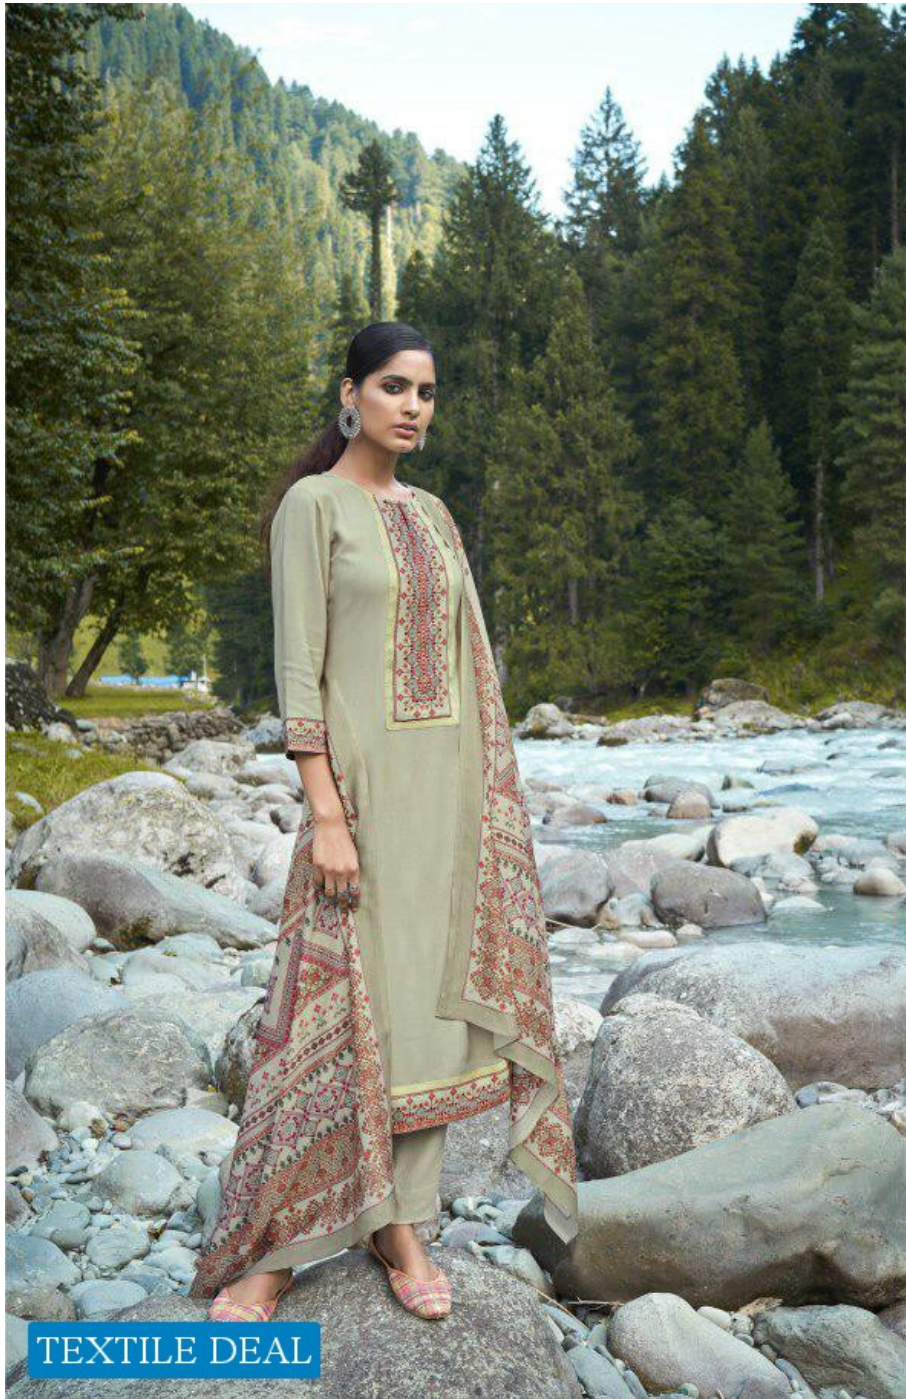

Inspired from kasuti embroidery & hue of palestine embroideries this collection for a/w 2020 is perfect blend of heritage yet contemporary style.

TEXTILE DEAL

TEXTILE DEAL

Sudhiti

975

TEXTILE DEAL

Suduti

963