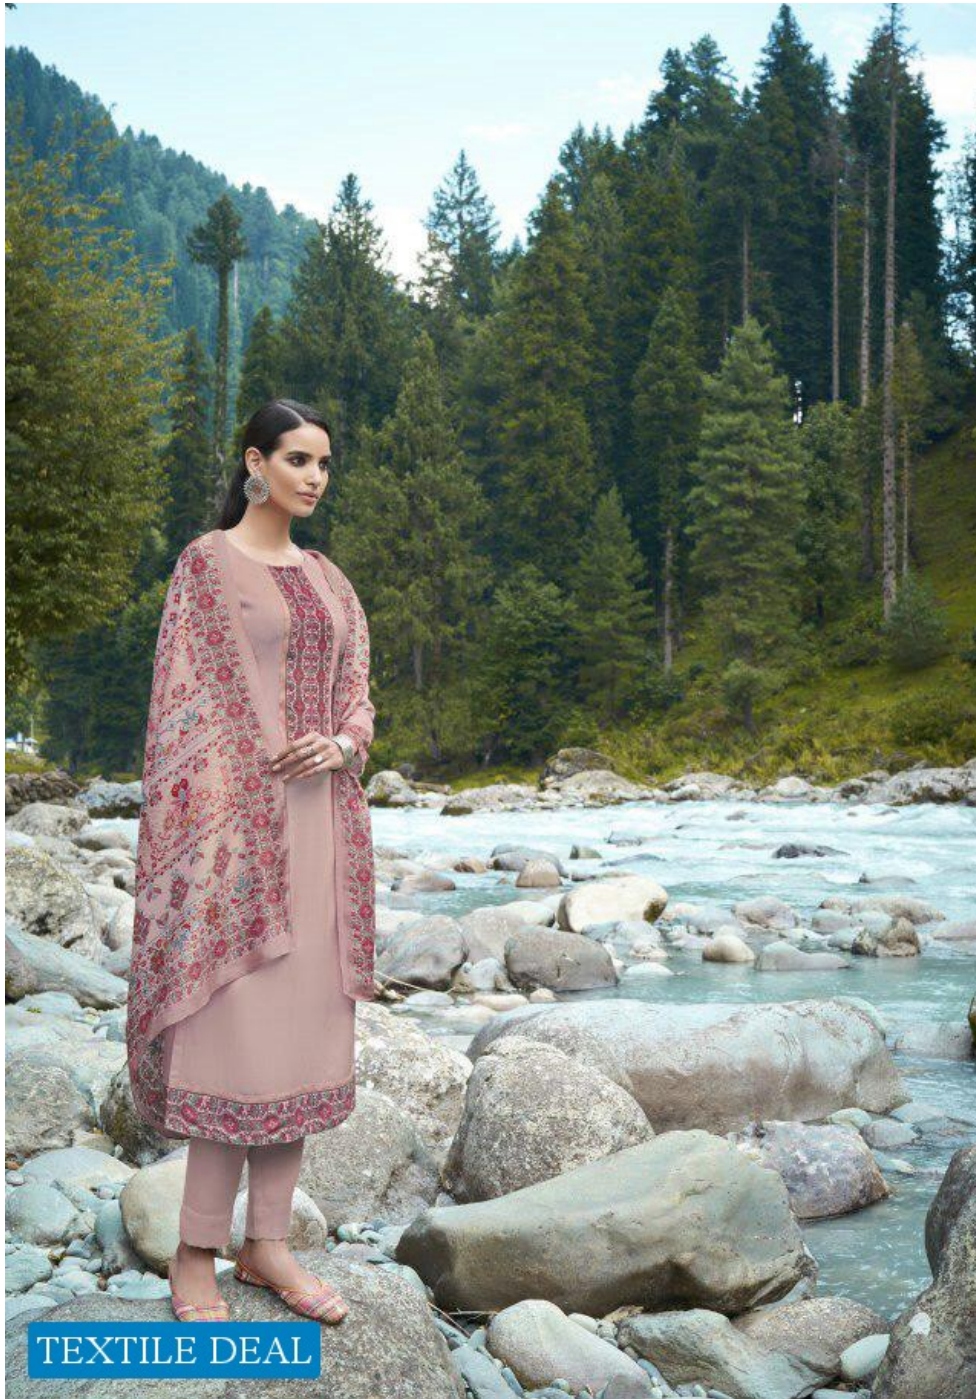

TEXTILE DEAL