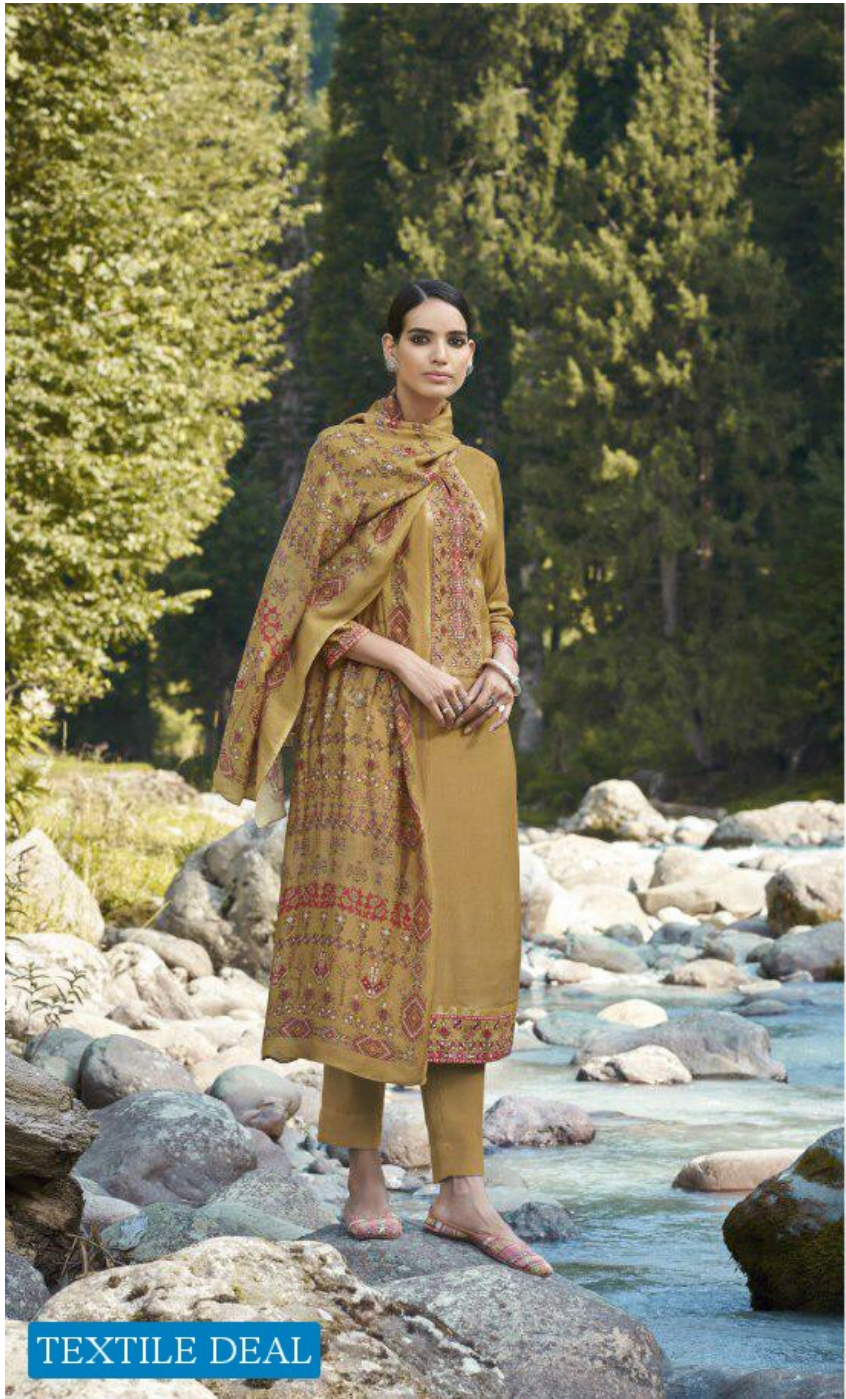

TEXTILE DEAL