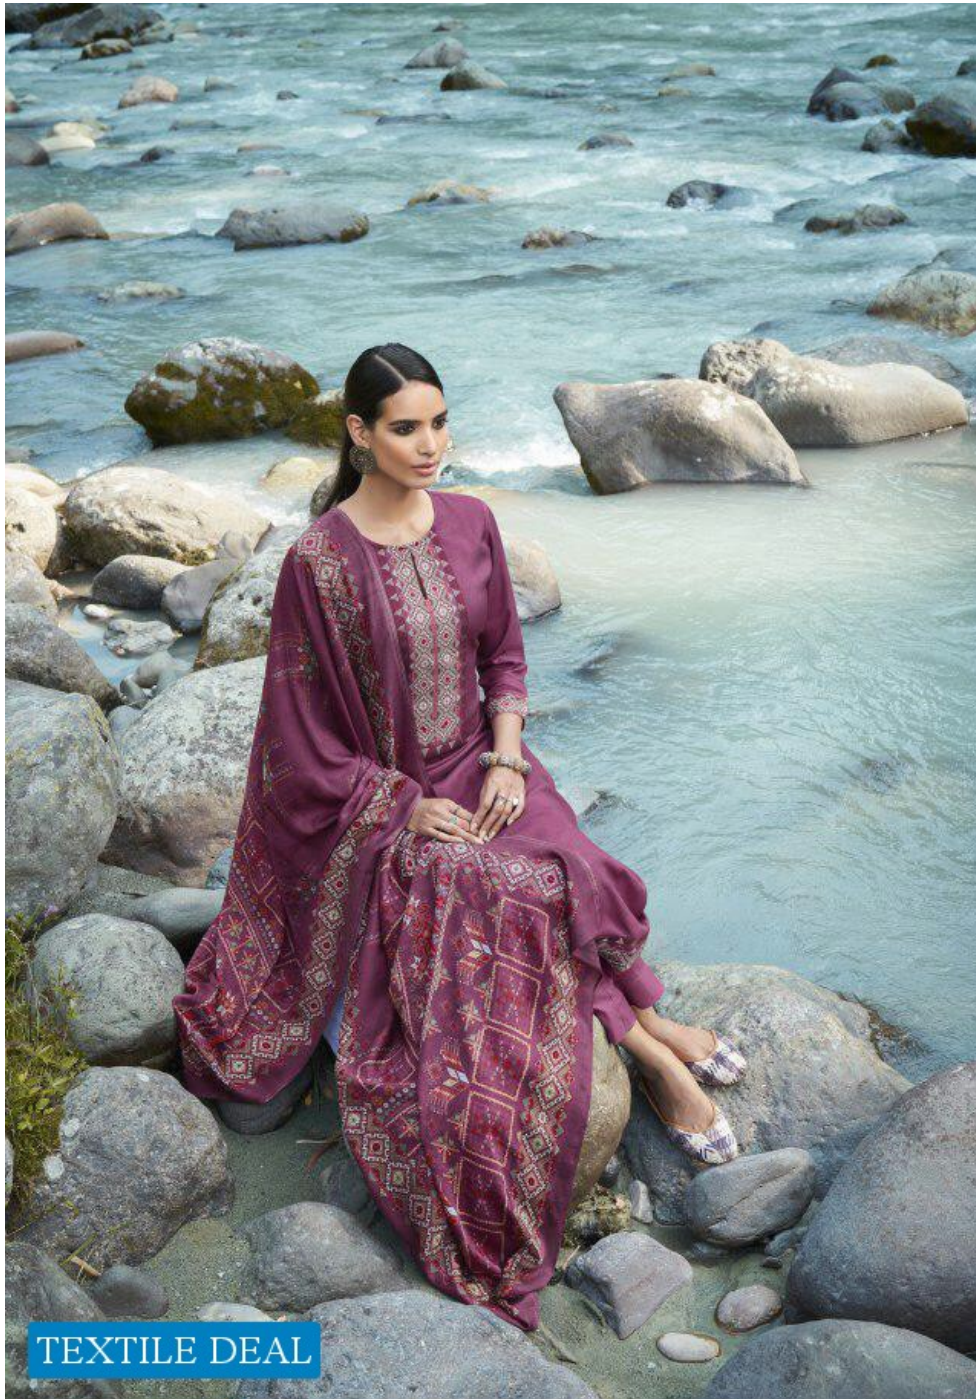

TEXTILE DEAL