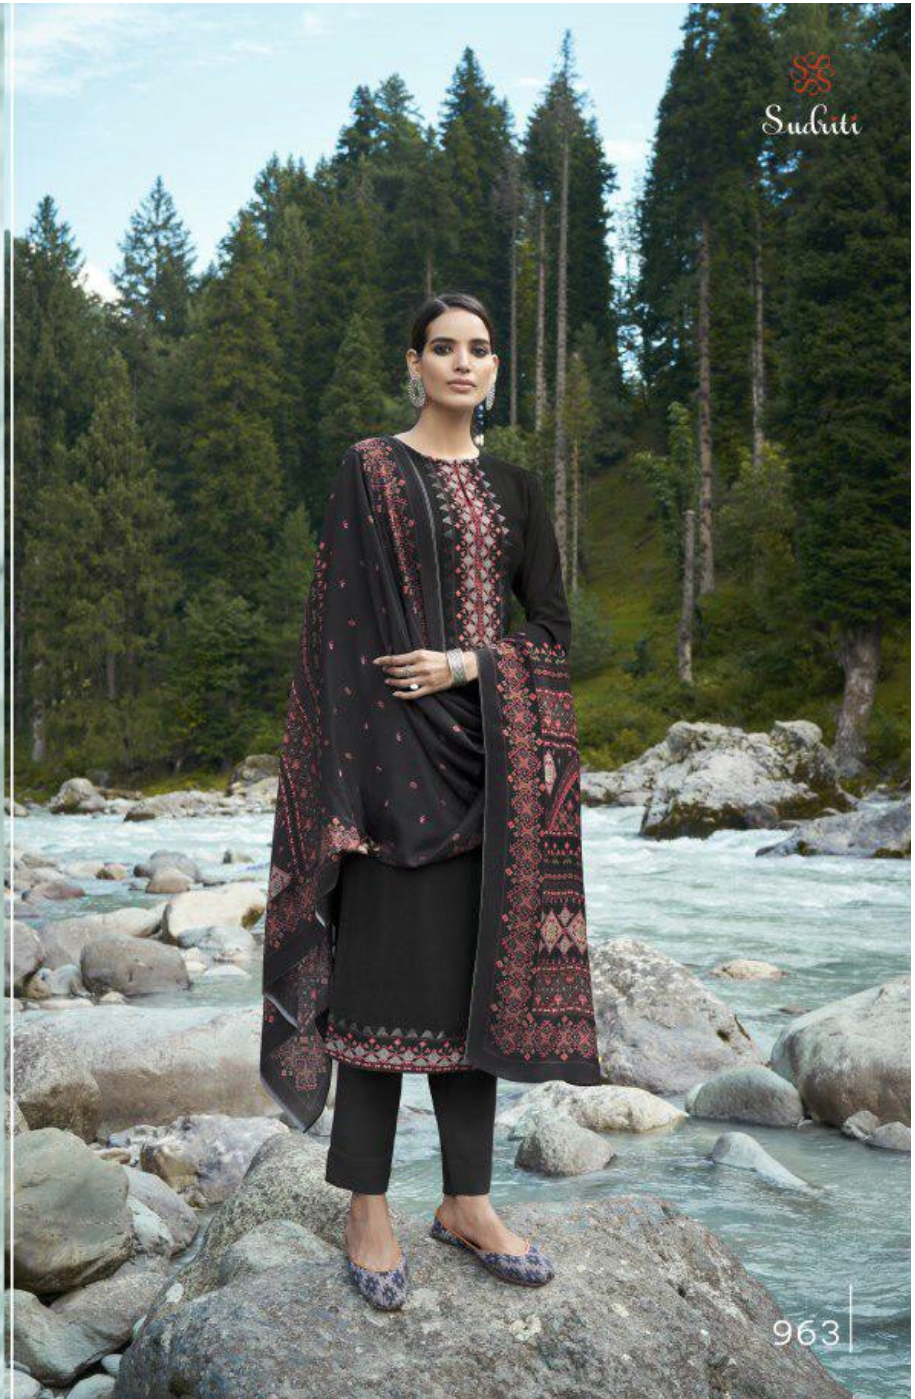

Inspired from kasuti embroidery & hue of palestine embroideries this collection for a/w 2020 is perfect blend of heritage yet contemporary style.

TEXTILE DEAL

TEXTILE DEAL

Sudhiti

975

TEXTILE DEAL

Suduti

963