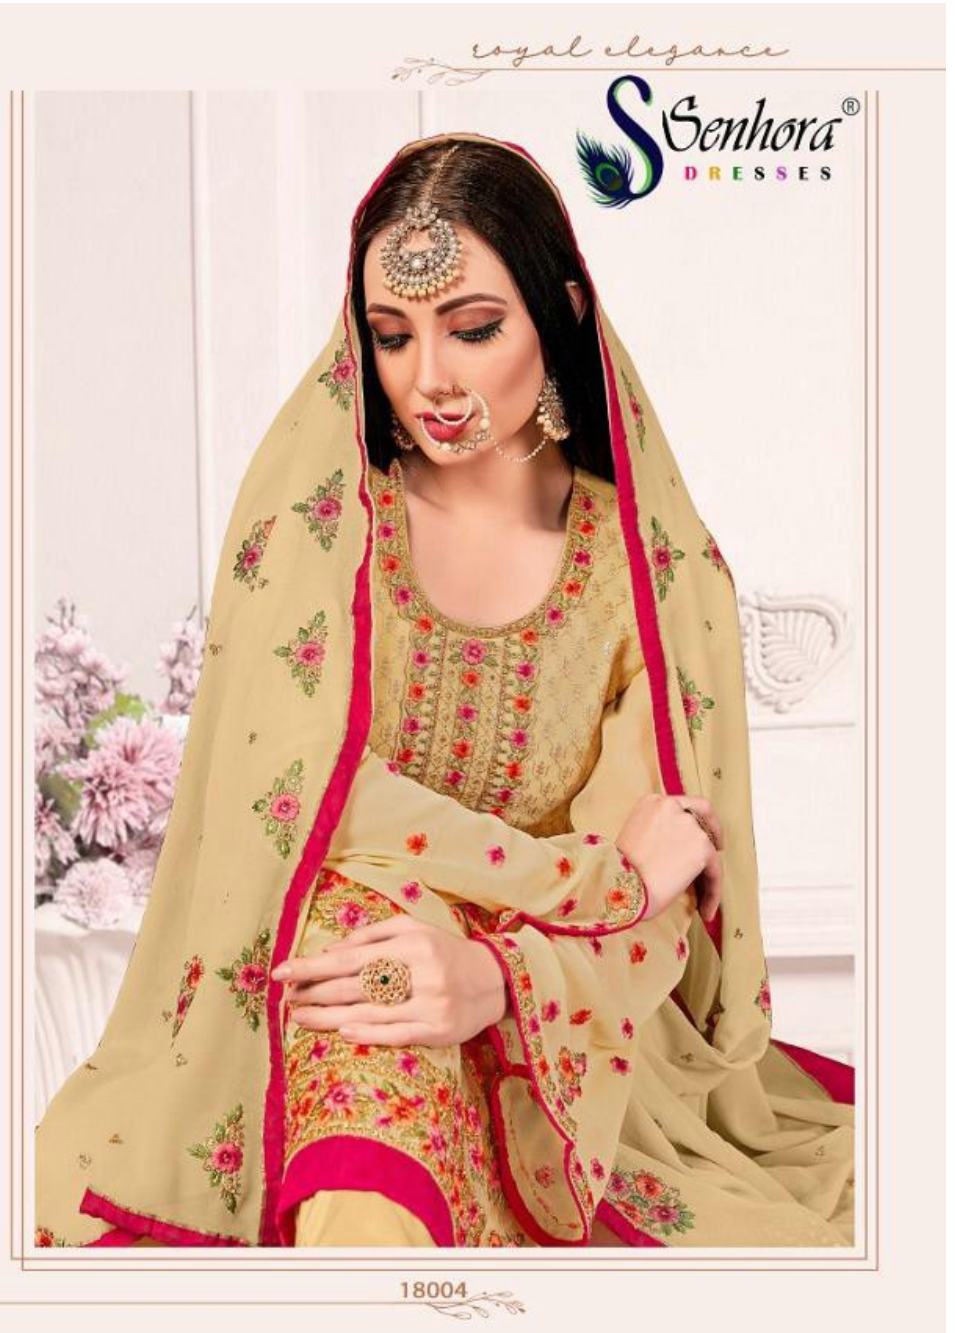

royal elegance

Senhora®
DRESSES

18004