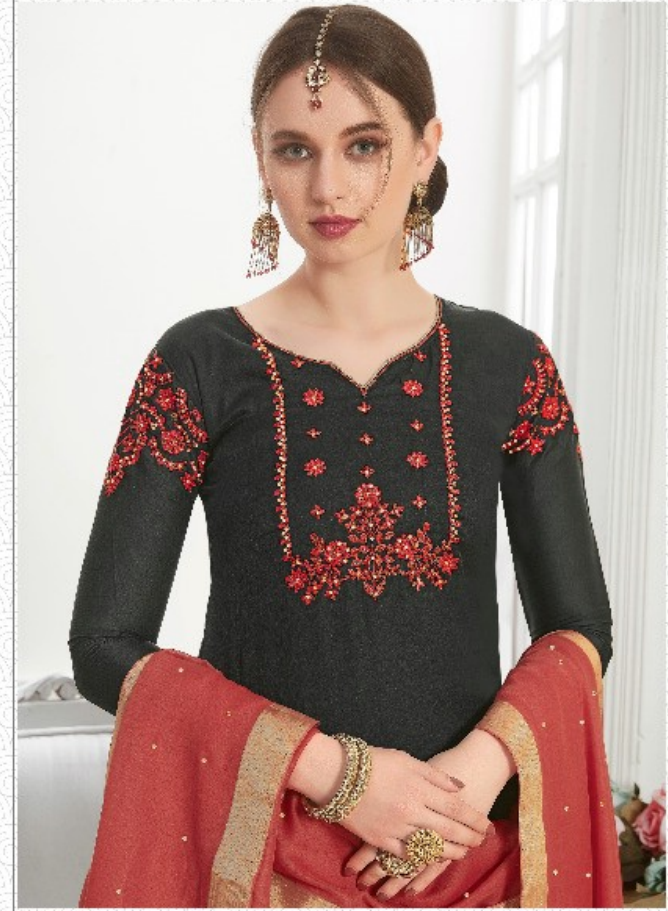

The entire work well with it. It is a bold addition,
It is stylish and elegant.

2402