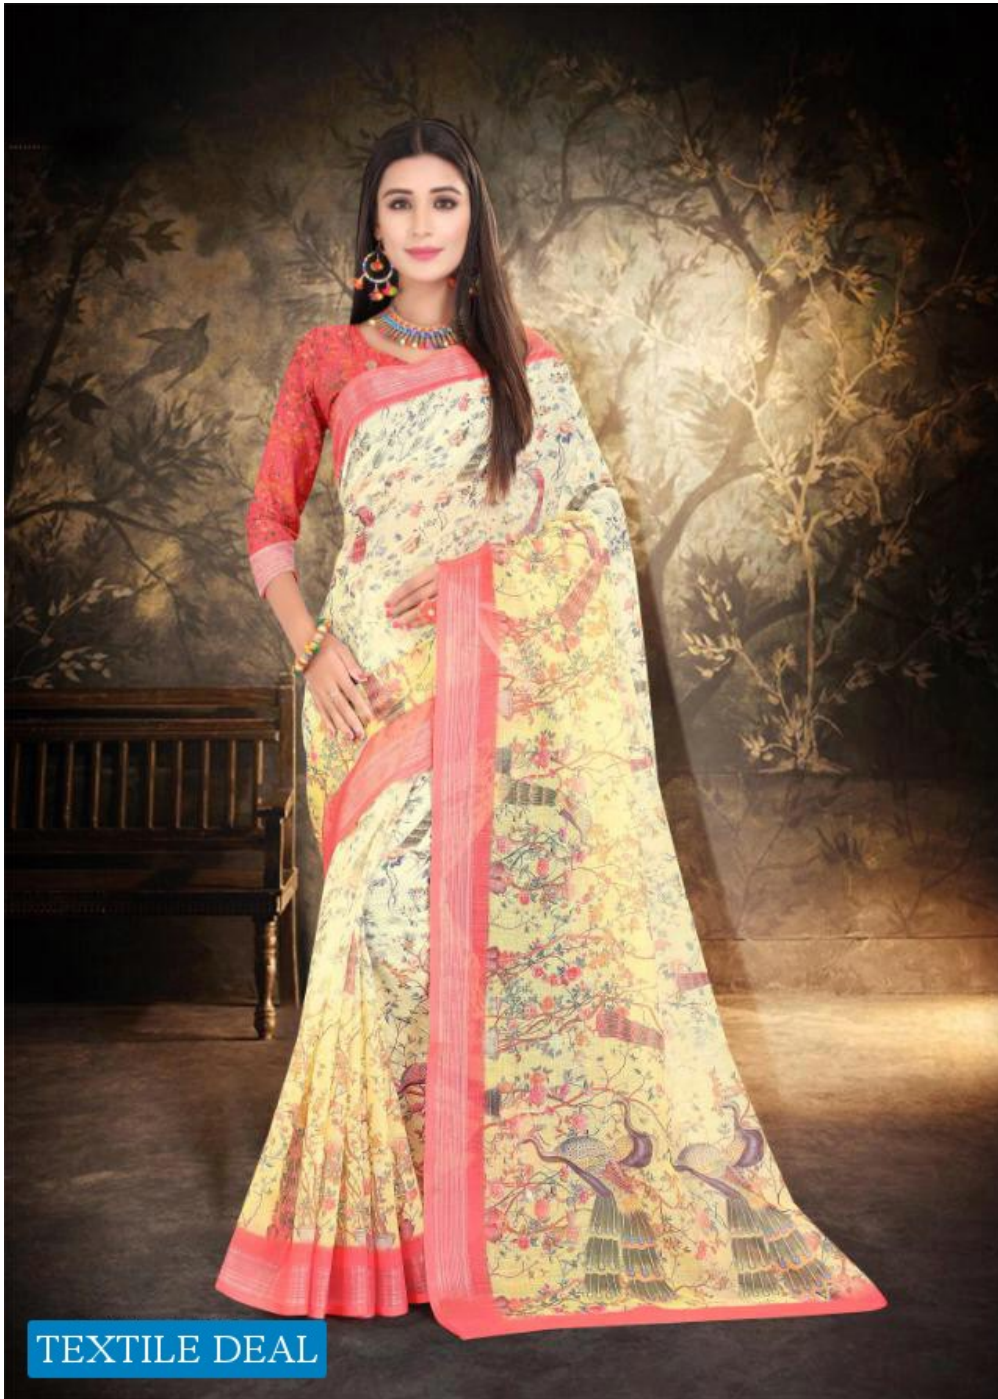

silkvira®

NIKASHA

TEXTILE DEAL

D.NO-16005

TEXTILE DEAL

D.NO-16006

A GLORIUS  
TRIBUTE TO A *Women* Enjoy our signature - comfort & style that is perfectly adapted to fit your changing shape.

TEXTILE DEAL

D.NO-16001

D.NO-16002

TEXTILE DEAL

D.NO-16010

**A GLORIUS**  
TRIBUTE TO A *Woman* Enjoy our signature comfort & style that is perfectly adapted to fit your changing shape.

TEXTILE DEAL

D.NO-16004

TEXTILE DEAL