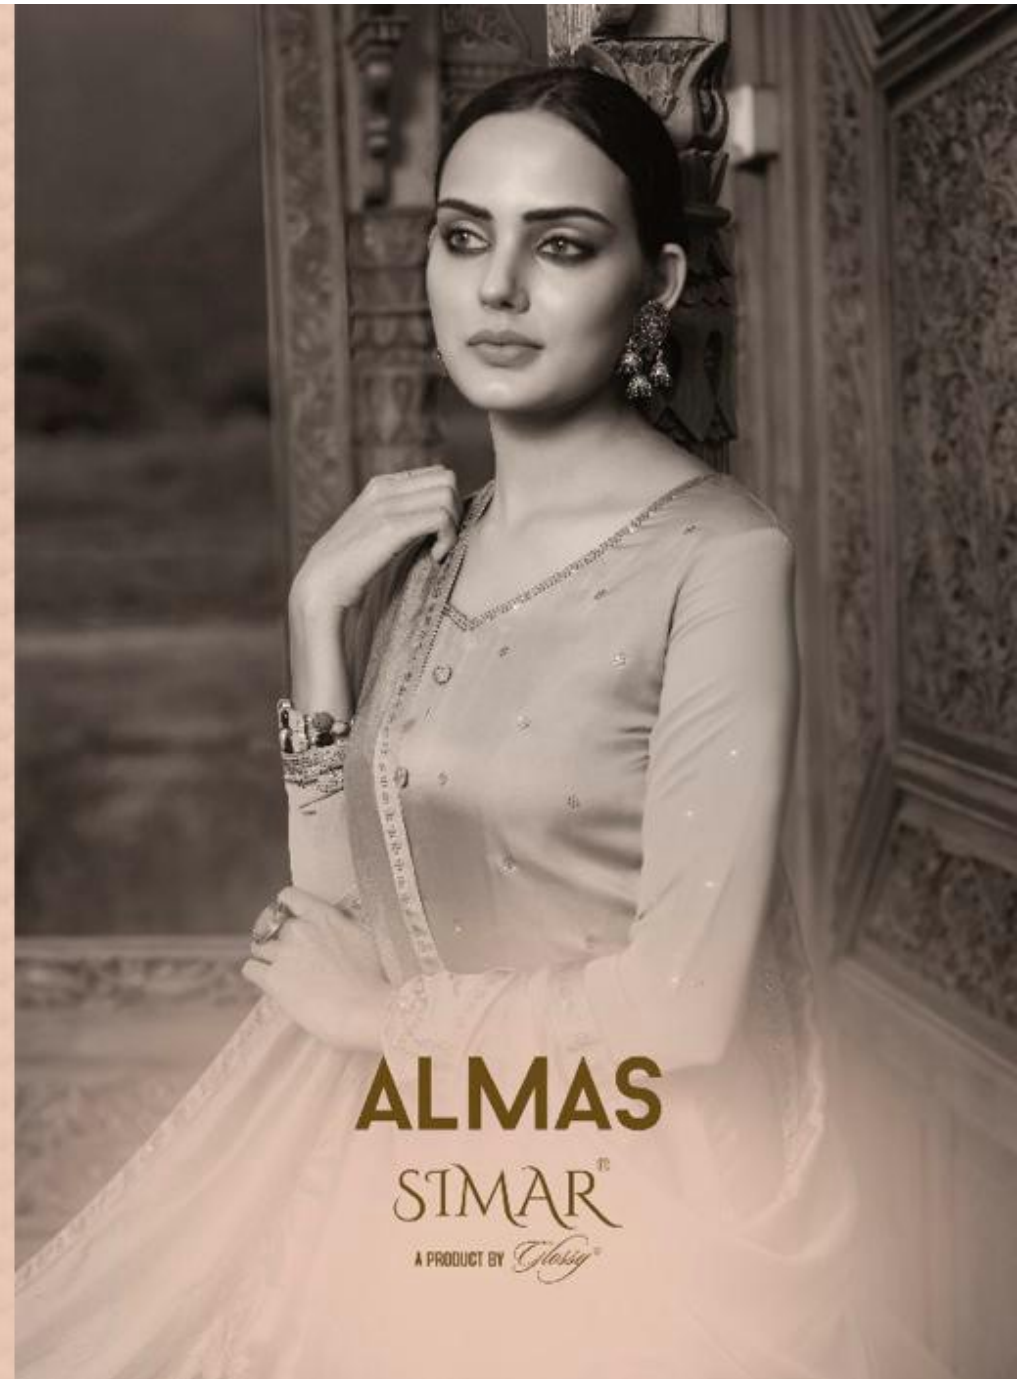

ALMAS

SIMAR®

A PRODUCT BY *Glassy*®