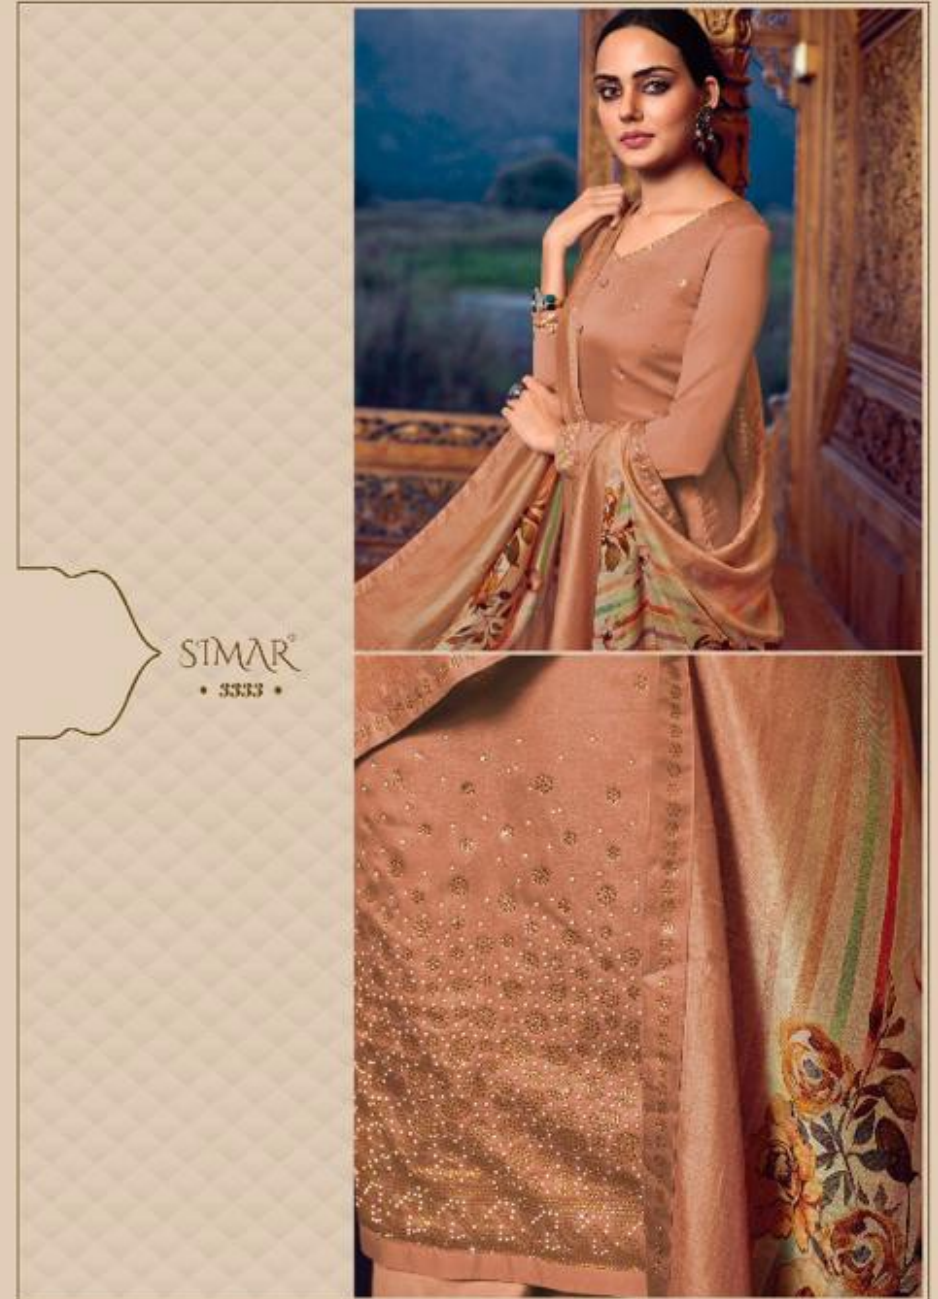

SIMAR®
• 5533 •