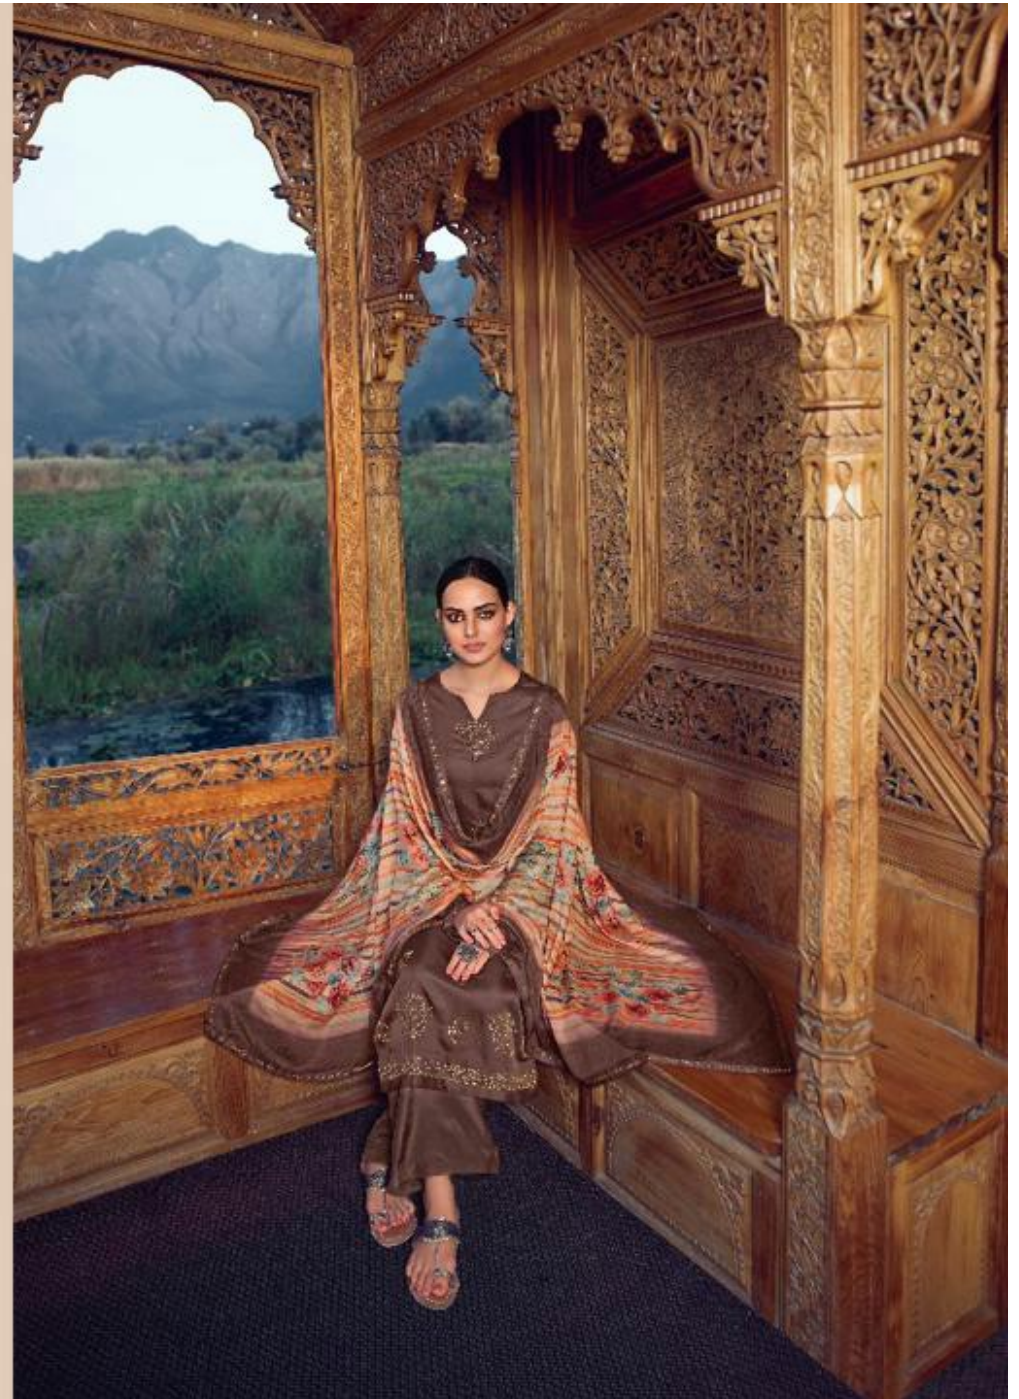

• 3331 •

TEXTILE DEAL

TEXTILE DEAL

A woman is the central figure, dressed in a vibrant green traditional ensemble consisting of a long-sleeved kurta and a matching shawl. She is adorned with large, ornate silver earrings, a matching bracelet, and a ring. Her hair is styled in a bun, and she has a serene expression. She stands within a highly detailed wooden structure, possibly a part of a historical building or a decorative archway, with intricate carvings. The background is a soft-focus landscape of rolling hills or mountains under a clear sky. The overall aesthetic is elegant and culturally rich.