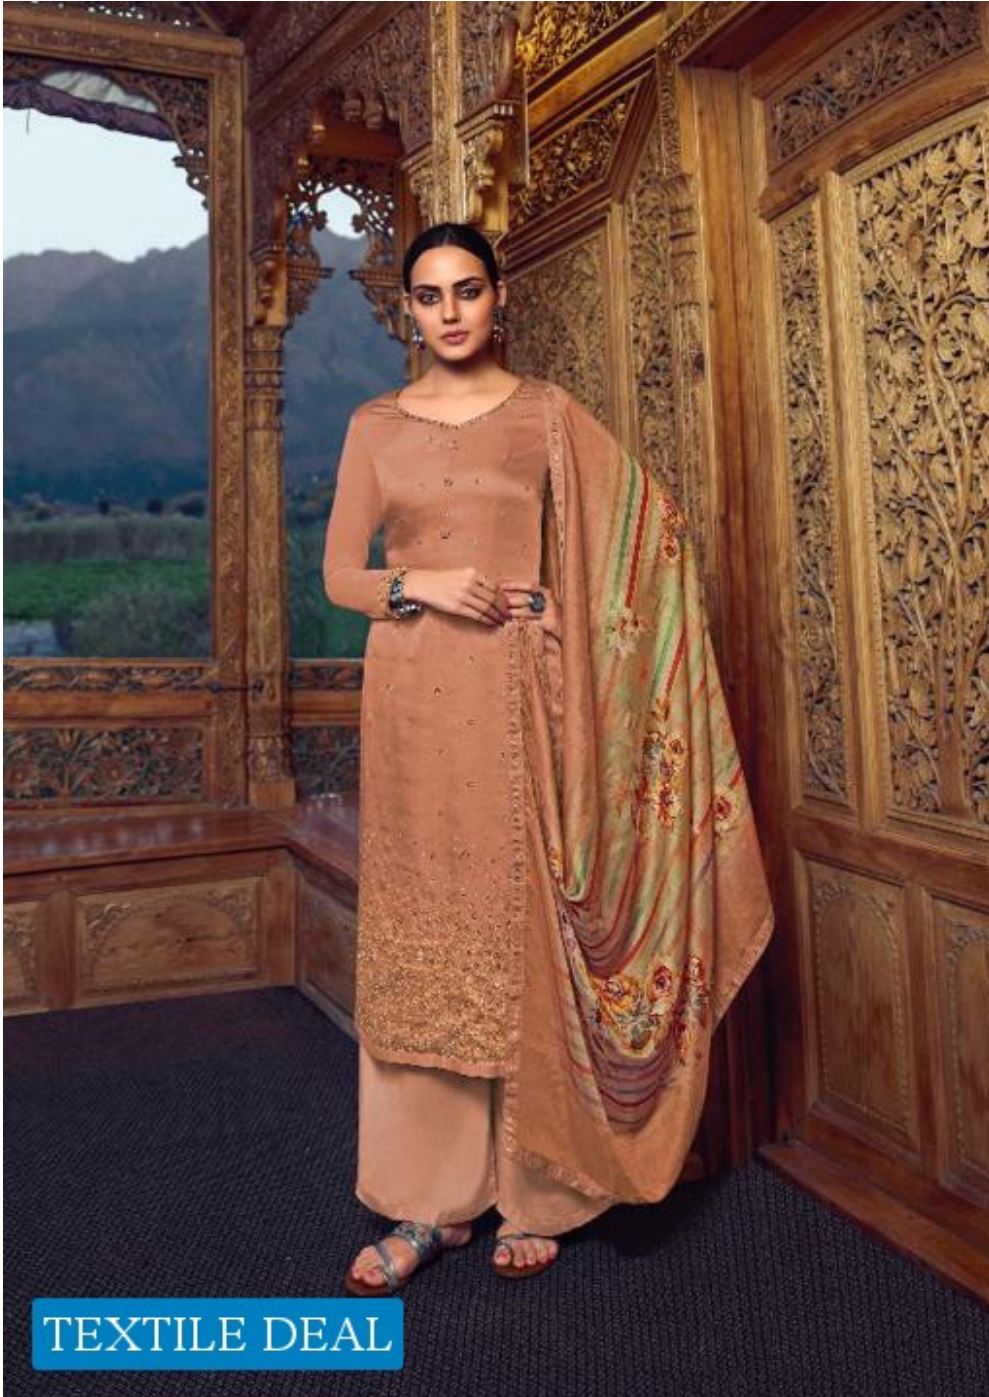

TEXTILE DEAL