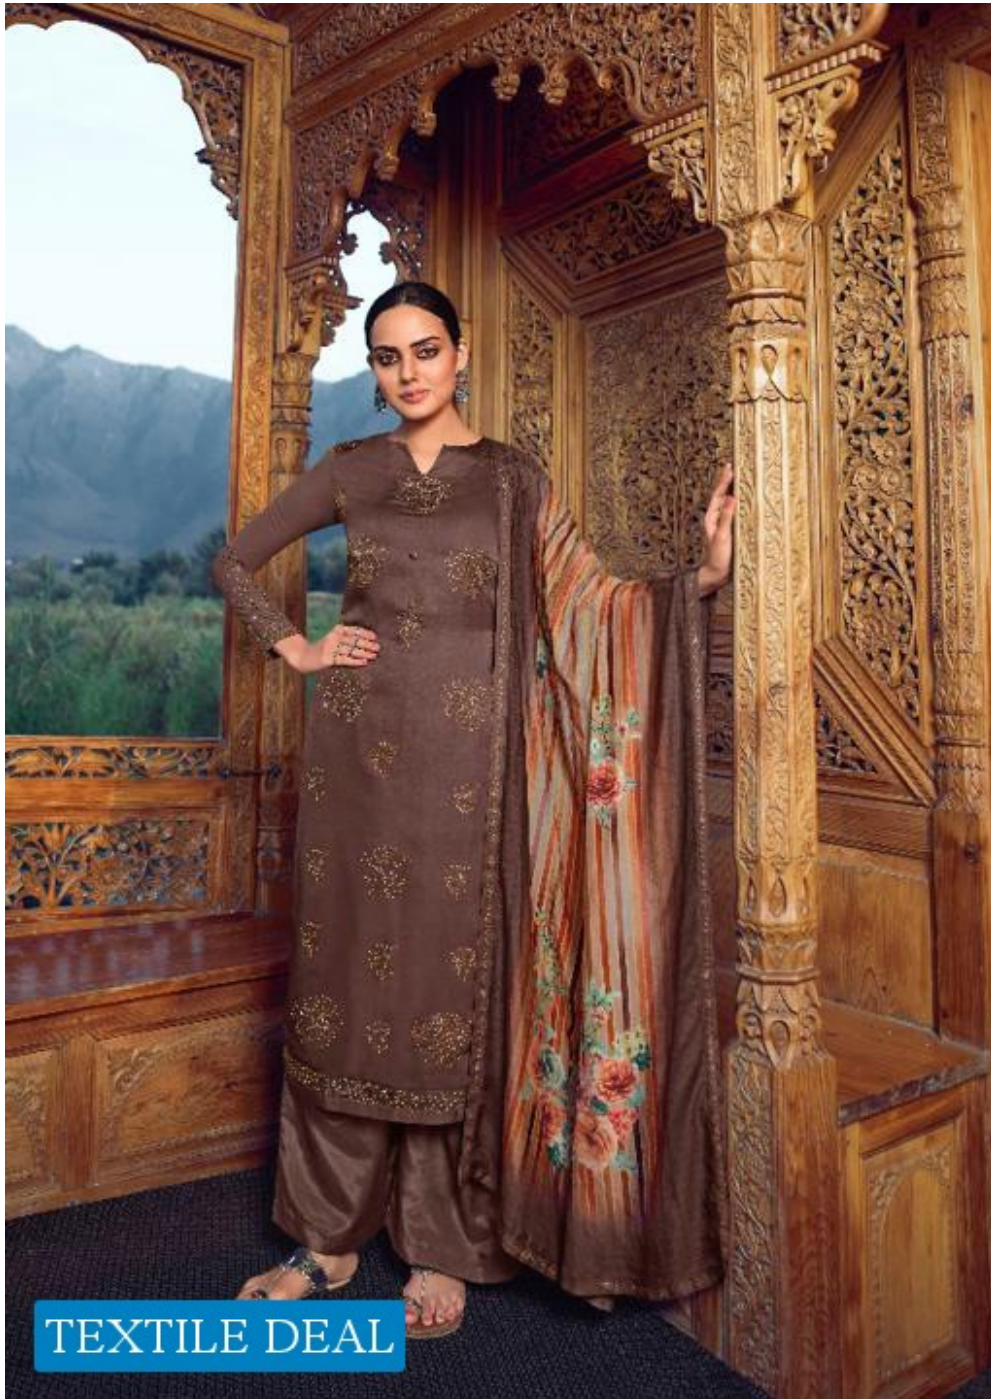

• 3331 •

TEXTILE DEAL

TEXTILE DEAL

A woman is the central figure, dressed in a vibrant green traditional ensemble consisting of a long-sleeved kurta and a matching shawl. She is adorned with large, ornate silver earrings, a matching bracelet, and a ring. Her hair is styled in a bun, and she has a serene expression. She stands within a highly detailed wooden structure, possibly a part of a historical building or a decorative archway, with intricate carvings. The background is a soft-focus landscape of rolling hills or mountains under a clear sky. The overall aesthetic is elegant and culturally rich.