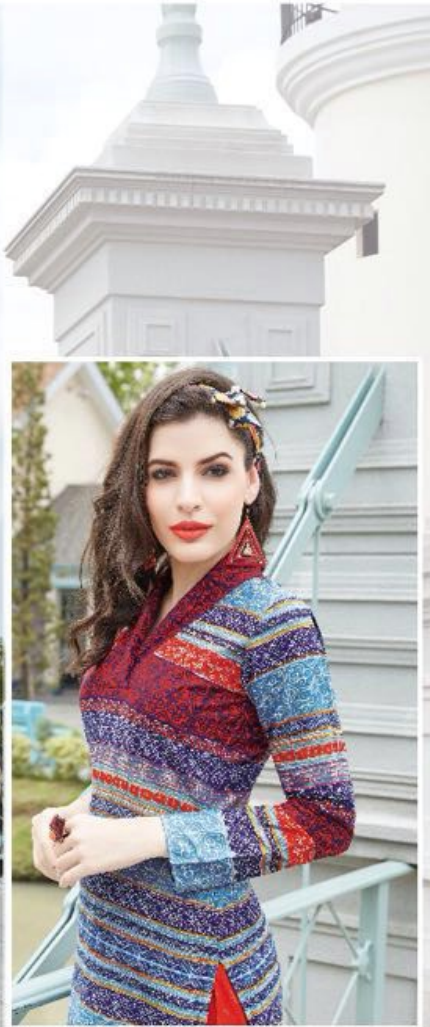

**BALAJI**  
Cotton  
*Chitra*

**D**  
1050

K TILE DEAL

TEXTILE DEAL

**BALAJI**<sup>TM</sup>  
Cotton  
*Chitra*

**D**  
1028

TEXTILE DEAL

**MONSOON  
FANTASY**  
*Let your imagination come alive...*