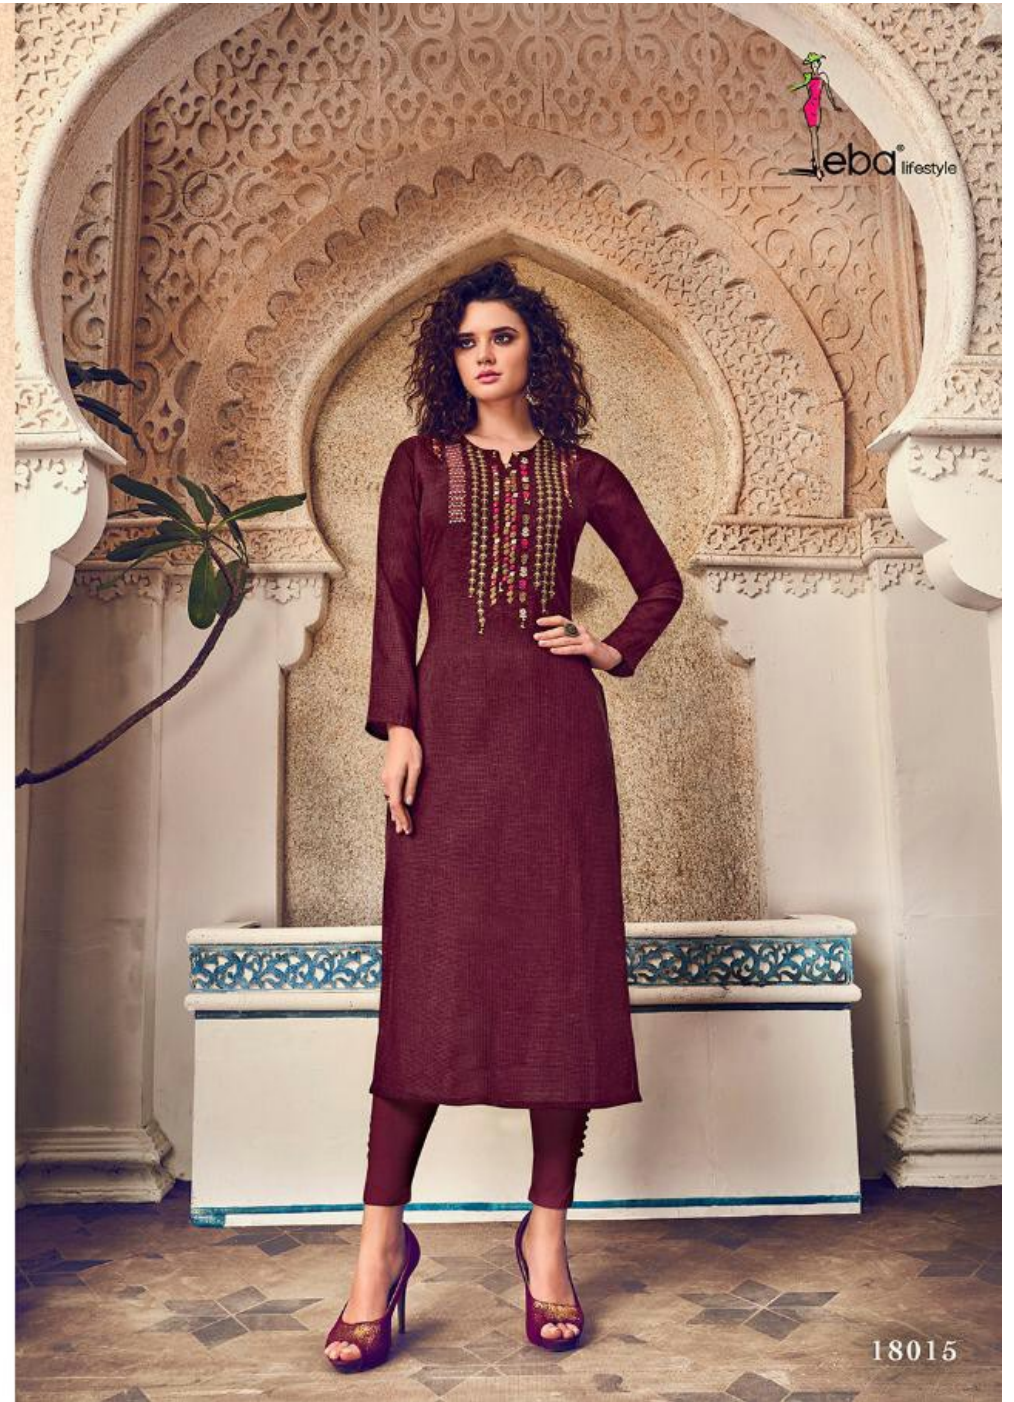

## EMBELLISHED

A masterful designed shift, spring flower pattern net dupatta with sophisticated sleeve design, season is all about celebrating and bringing out the best in you.

TEXTILE DEAL

TEXTILE DEAL

leba lifestyle