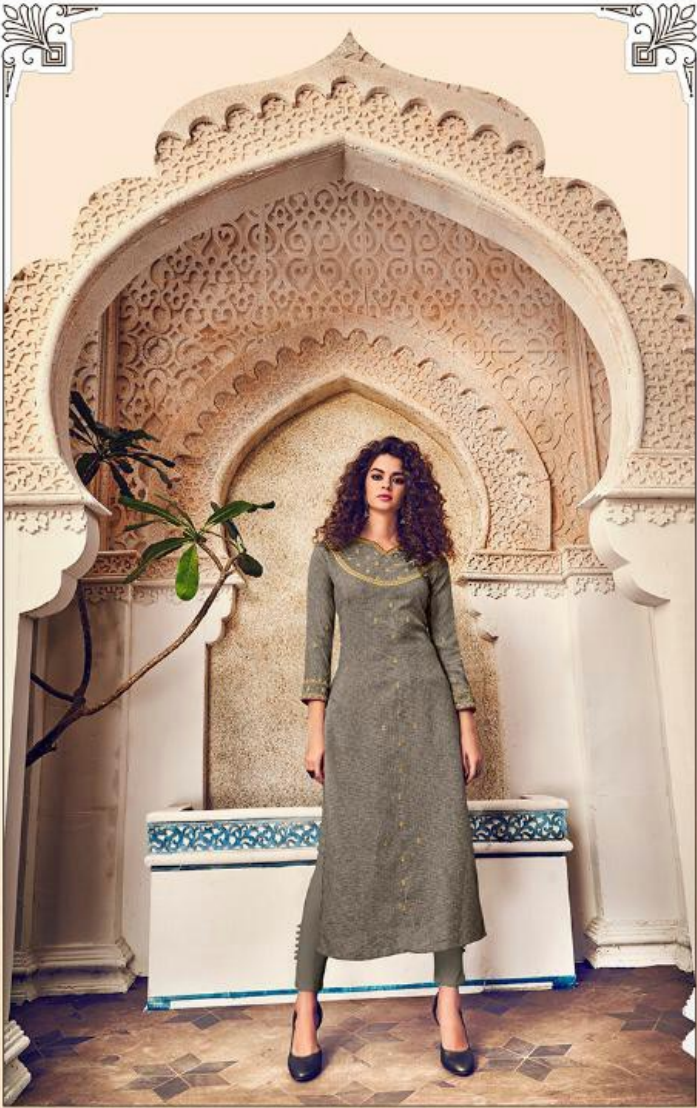

18014

TEXTILE DEAL