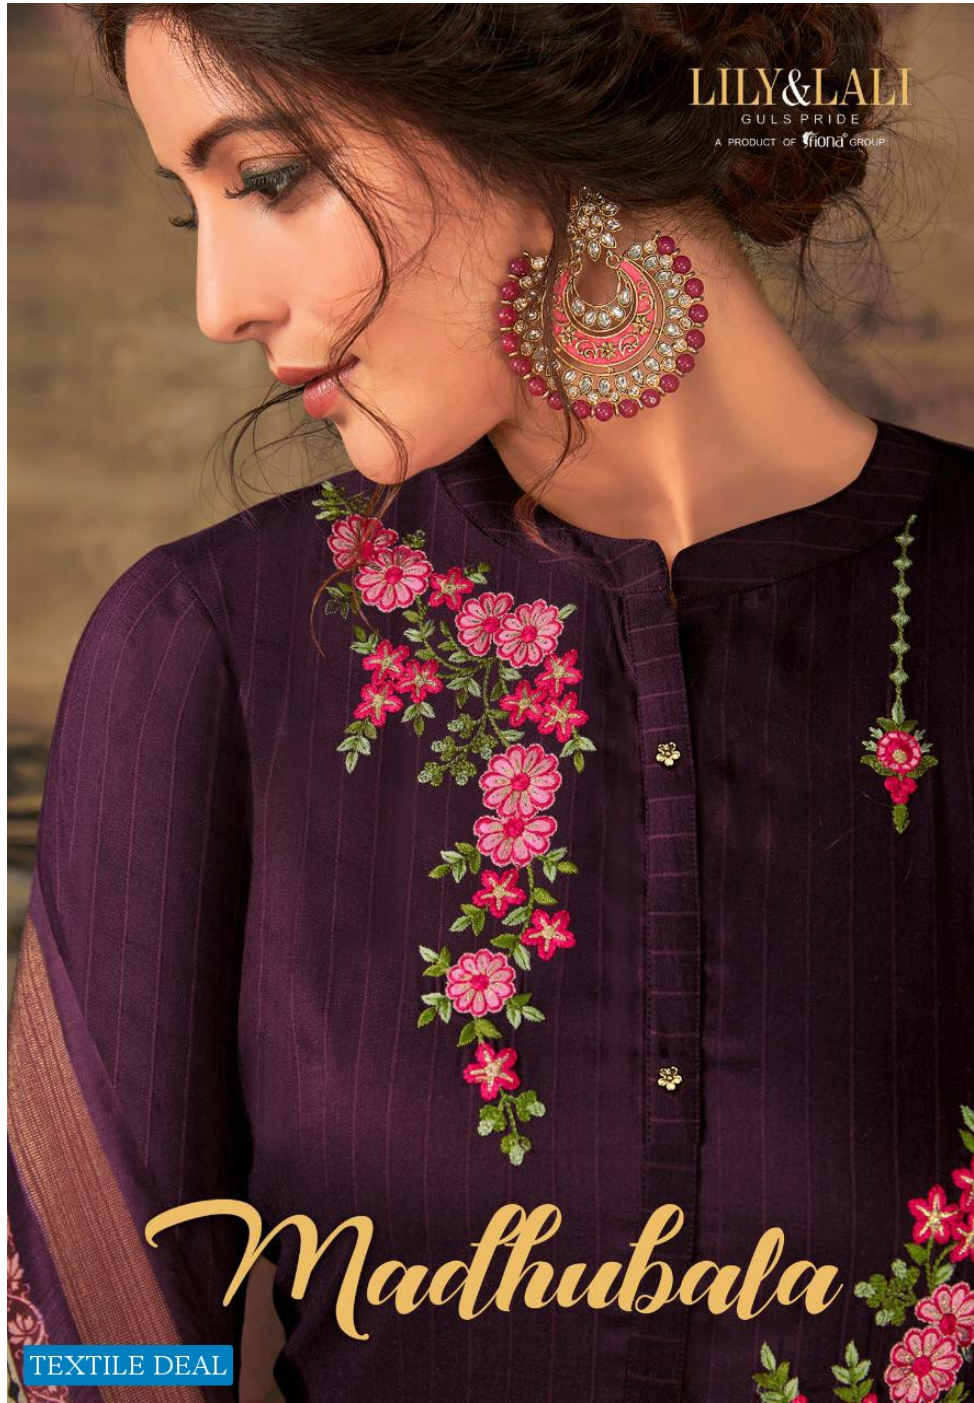

LILY&LALI
GULS PRIDE
A PRODUCT OF *Alona* GROUP

Madhubala

TEXTILE DEAL