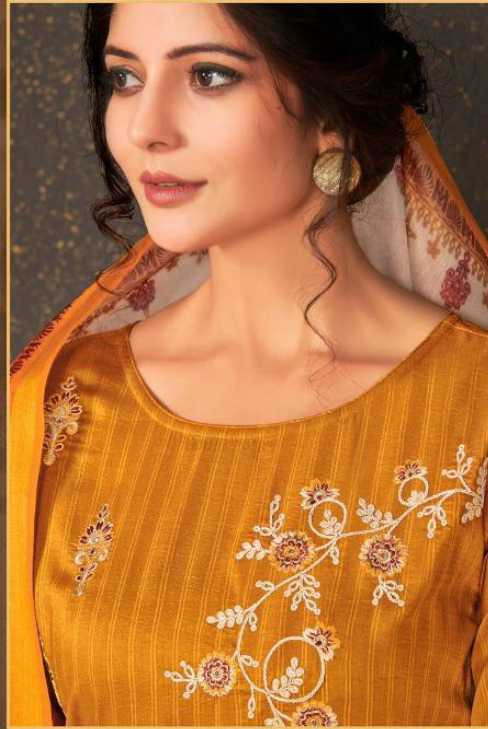

LILY&LALI

GULSPRIDE

A PRODUCT OF **fiona** GROUP

'A' TOWER, SHOP NO.18, GROUND FLOOR, LANDMARK EMPIRES, SAROLI, SURAT, INDIA.
PH : 0261 2643451 / 2645451
web : fionasurat.com, email : fionasurat451@gmail.com

Follow us

complementary copy/stock for sale

TEXTILE DEAL