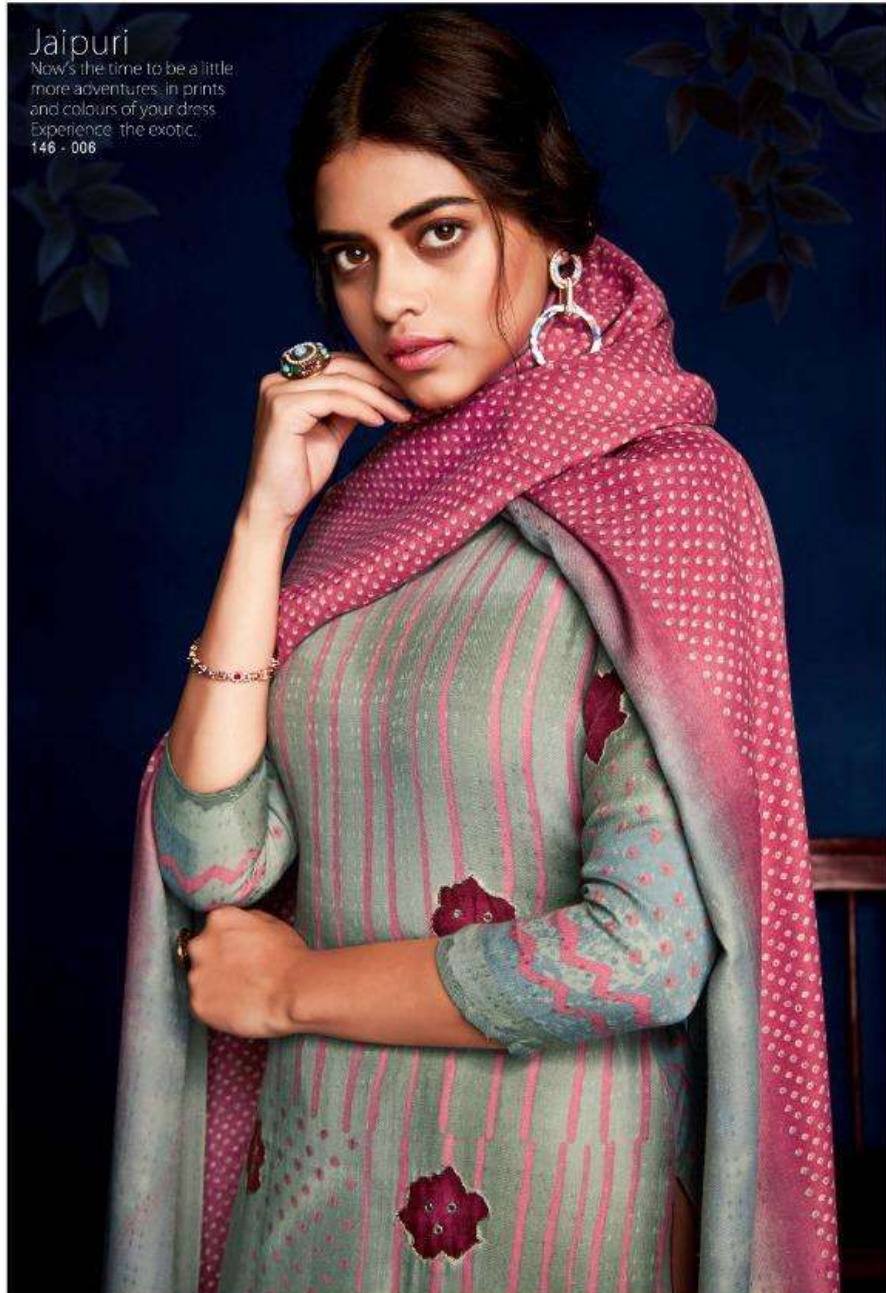

Jaipuri
THE WOOLEN COLLECTION

Jaipuri

Now's the time to be a little more adventures in prints and colours of your dress experience the exotic.

146 - 001

Jaipuri

Now's the time to be a little more adventures, in prints and colours of your dress. Experience the exotic. 146 - 008

Jaipuri

Now's the time to be a little more adventures in prints and colours of your dress. Experience the exotic.

146 - 007

D.NO. 120-001

D.NO. 120-002

D.NO. 120-003

D.NO. 120-004

D.NO. 120-005