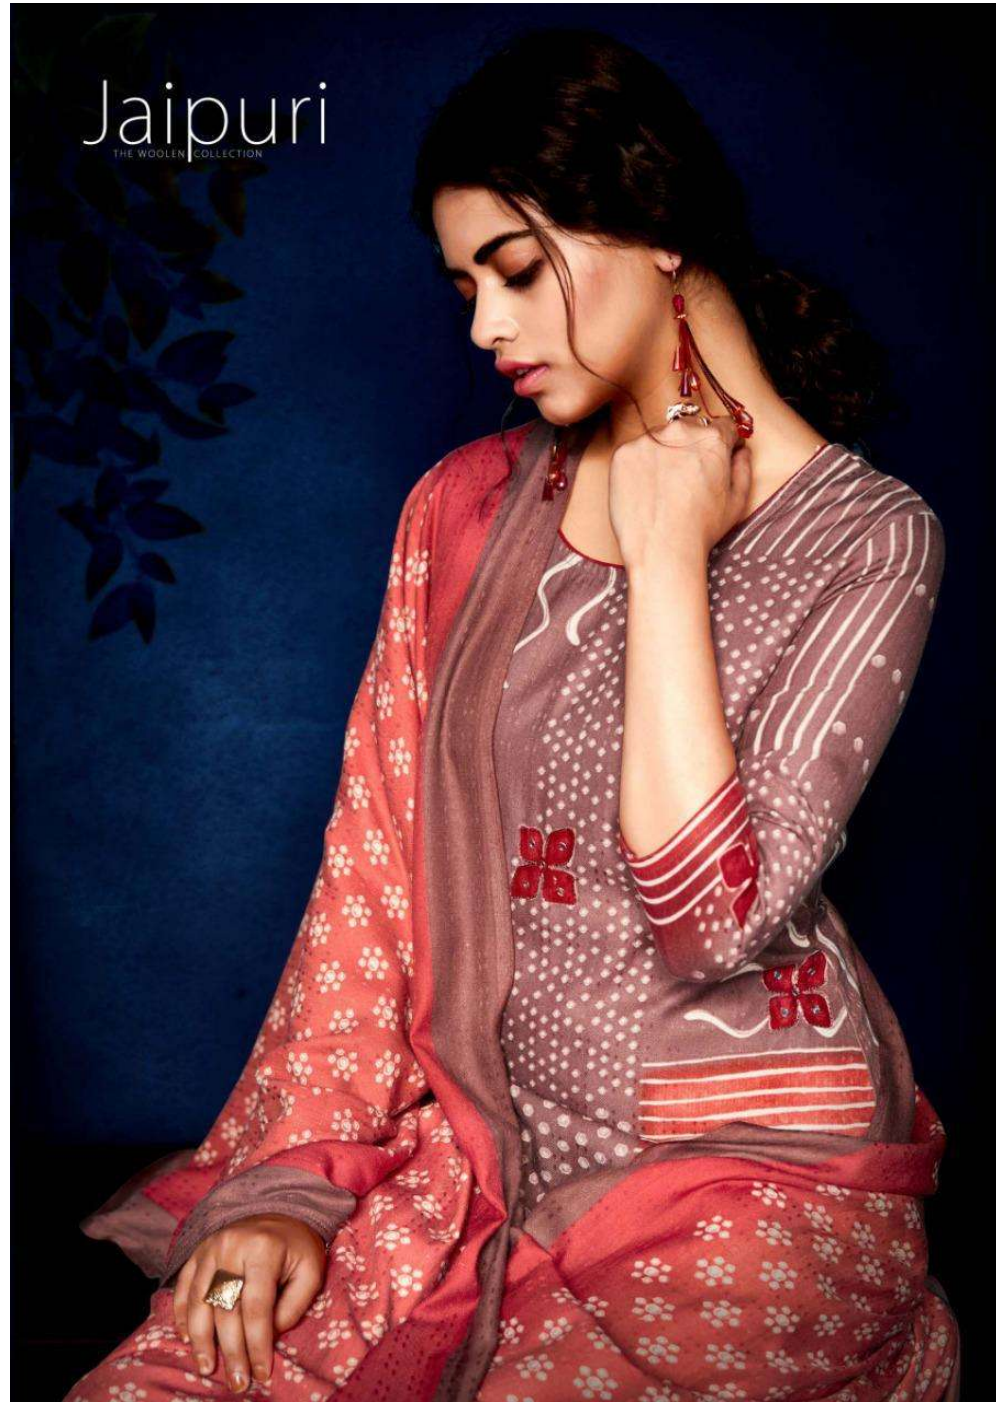

Jaipuri
THE WOOLEN COLLECTION

Jaipuri

Now's the time to be a little more adventures in prints and colours of your dress experience the exotic.

146 - 001

Jaipuri

Now's the time to be a little more adventures, in prints and colours of your dress. Experience the exotic. 146 - 008

Jaipuri

Now's the time to be a little more adventures in prints and colours of your dress. Experience the exotic.

146 - 007

D.NO. 120-001

D.NO. 120-002

D.NO. 120-003

D.NO. 120-004

D.NO. 120-005