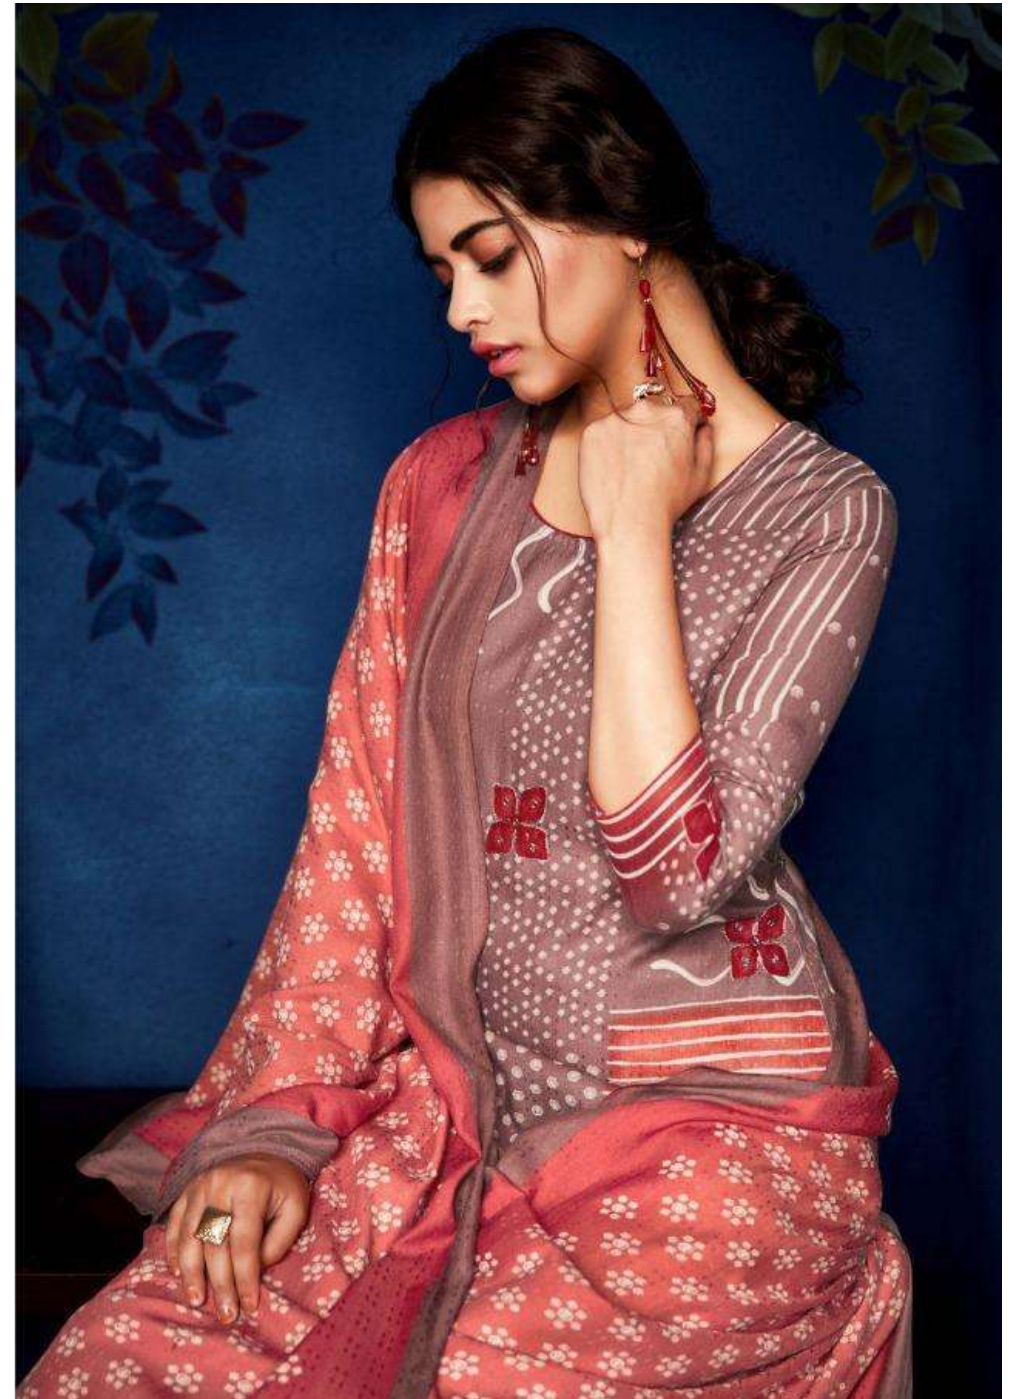

Jaipuri
THE WOOLEN COLLECTION

Jaipuri

Now's the time to be a little more adventures in prints and colours of your dress experience the exotic.

146 - 001

Jaipuri

Now's the time to be a little more adventures, in prints and colours of your dress. Experience the exotic. 146 - 008

Jaipuri

Now's the time to be a little more adventures in prints and colours of your dress. Experience the exotic.

146 - 007

D.NO. 120-001

D.NO. 120-002

D.NO. 120-003

D.NO. 120-004

D.NO. 120-005