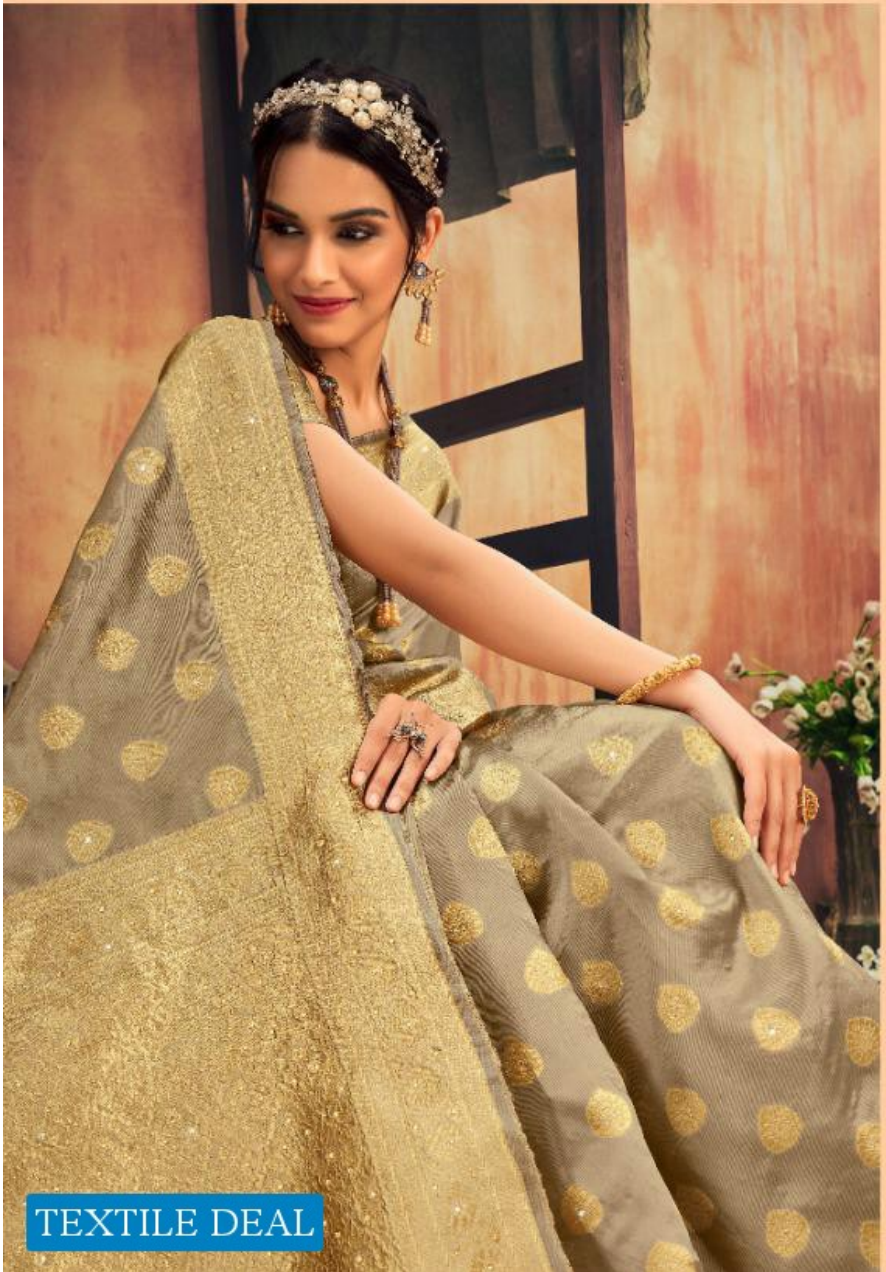

kakshya

Ruhi

kakshya

**CLASSIC
BEAUTY**

GLEAMING METALLIC AS SUBTLE AS PURE RICH
TEXTURES REFLECT EFFORTLESS SPLENOR

TEXTILE DEAL

kakshya

TEXTILE DEAL

PERFECT HUES
AUTHENTIC COLOR COMBINATION WITH STYLIZED DESIGN.
PERFECT FOR YOUR ETHNIC LOOK.

TEXTILE DEAL

kakshya

ENHANCING ARMOR
FEEL THE LAYERSHIP IN ALL BEAUTIFUL CLOSETS & FEEL SPECIAL IN EVERY OCCASION.
A PERFECT GARD FOR YOUR EVENT. MAKE IT SPECIAL WITH US.

TEXTILE DEAL

GLORIFYING CHARM
PURITY OF YOUR HEART SHOULD ALSO COME OUT WITH YOUR ATTIRE BECAUSE IT CREATES
YOUR APPEARANCE. WHITE IS ULTIMATE SYMBOL OF PURITY.

9413