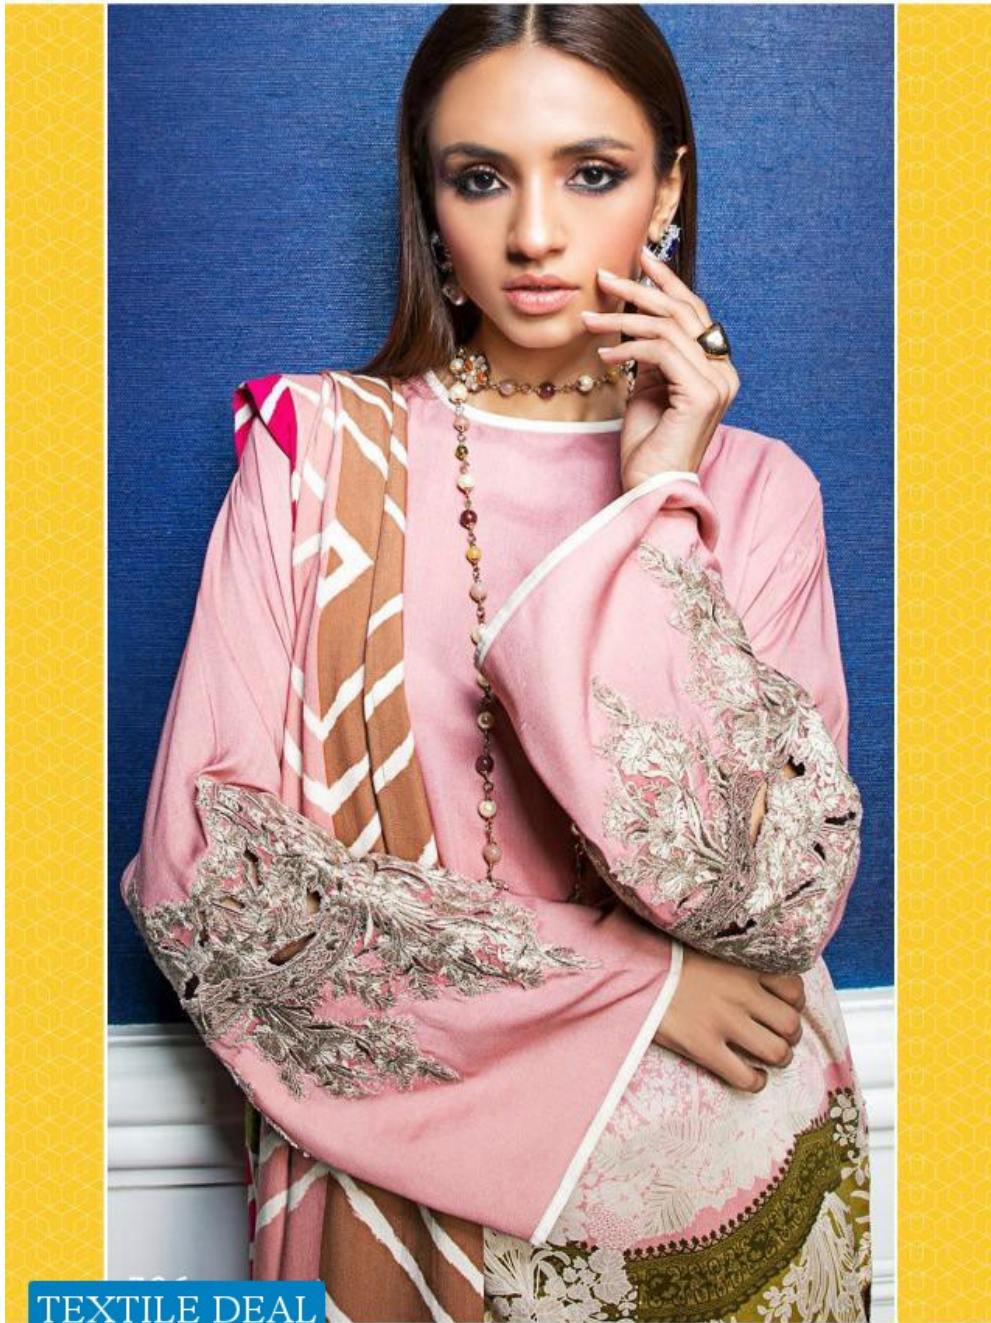

SANA SAFINAZ  
**MUZLIN**  
PASMINA COLLECTION

FASHIONS FADE, STYLE IS ETERNAL

TEXTILE DEAL

BEAUTY

791

792

793

794