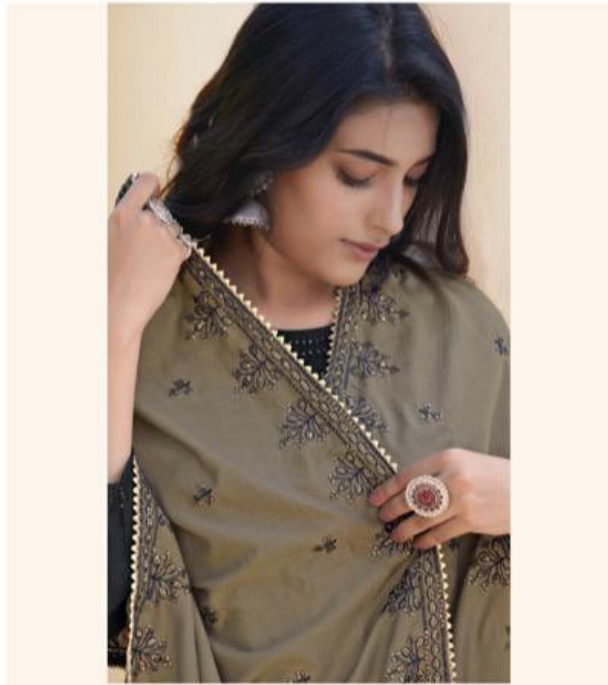

DESIGN : 56004