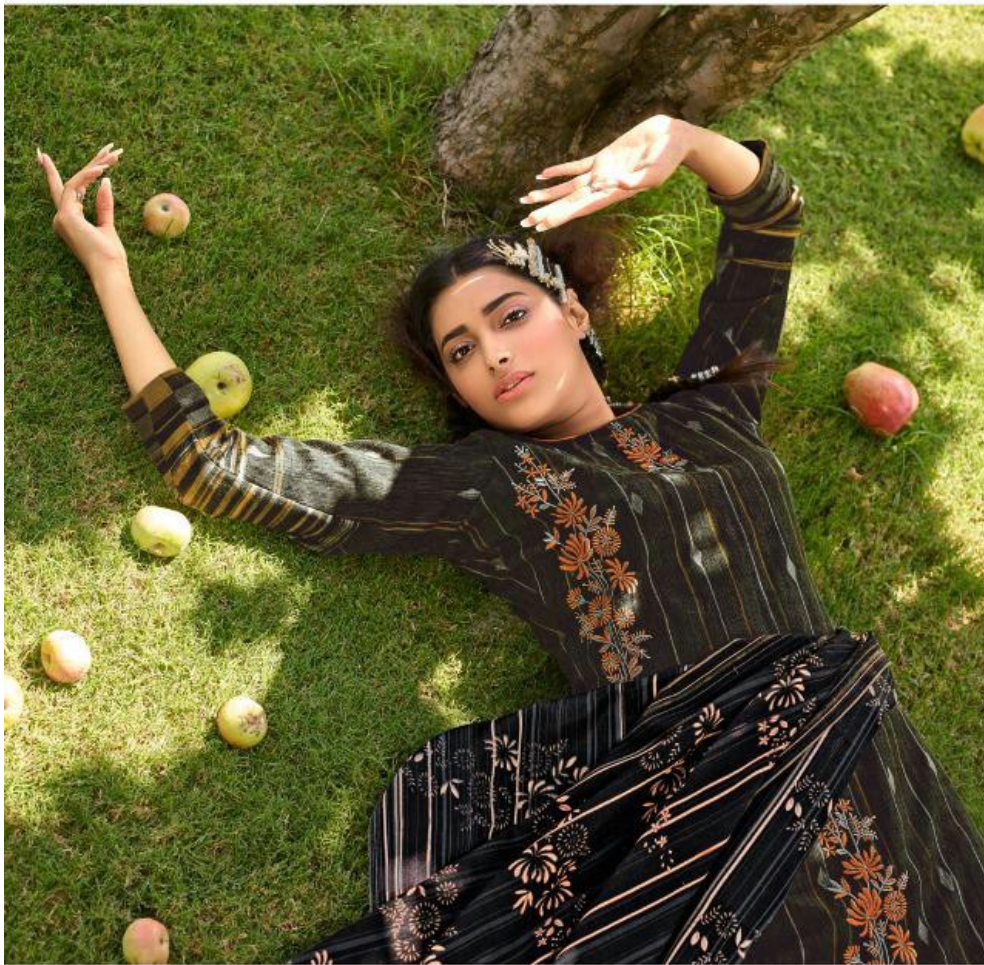

BEE EXCEPTIONAL

Yes, you're exceptional because you have your own sense of style!

TEXTILE DEAL

1008