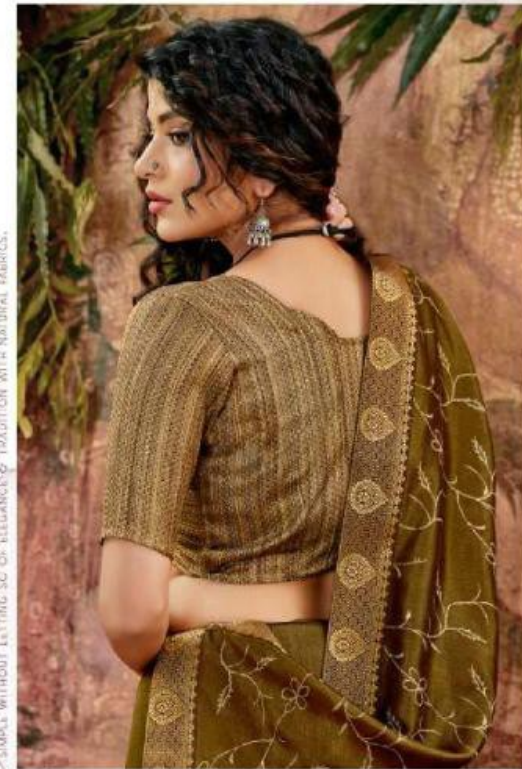

TEXTILE DEAL

21491

sheer  
FANTASY

THE GLAMOUR IS SOMETHING WHICH WILL FULFILL ALL THE REQUIREMENT FOR GLOSSY & TRENDY LOOK.

TEXTILE DEAL

21492

TEXTILE DEAL

SIMPLE WITHOUT LETTING GO OF ELEGANCE & TRADITION WITH NATURAL FABRICS.

beautiful  
SHADES

21493

TEXTILE DEAL

*fashion*  
FRENZY

FASHIONABLE TRIBUTES TO COLOR & SILHOUETTES THAT HAVE INSPIRED TRENDS AROUND THE WORLD.