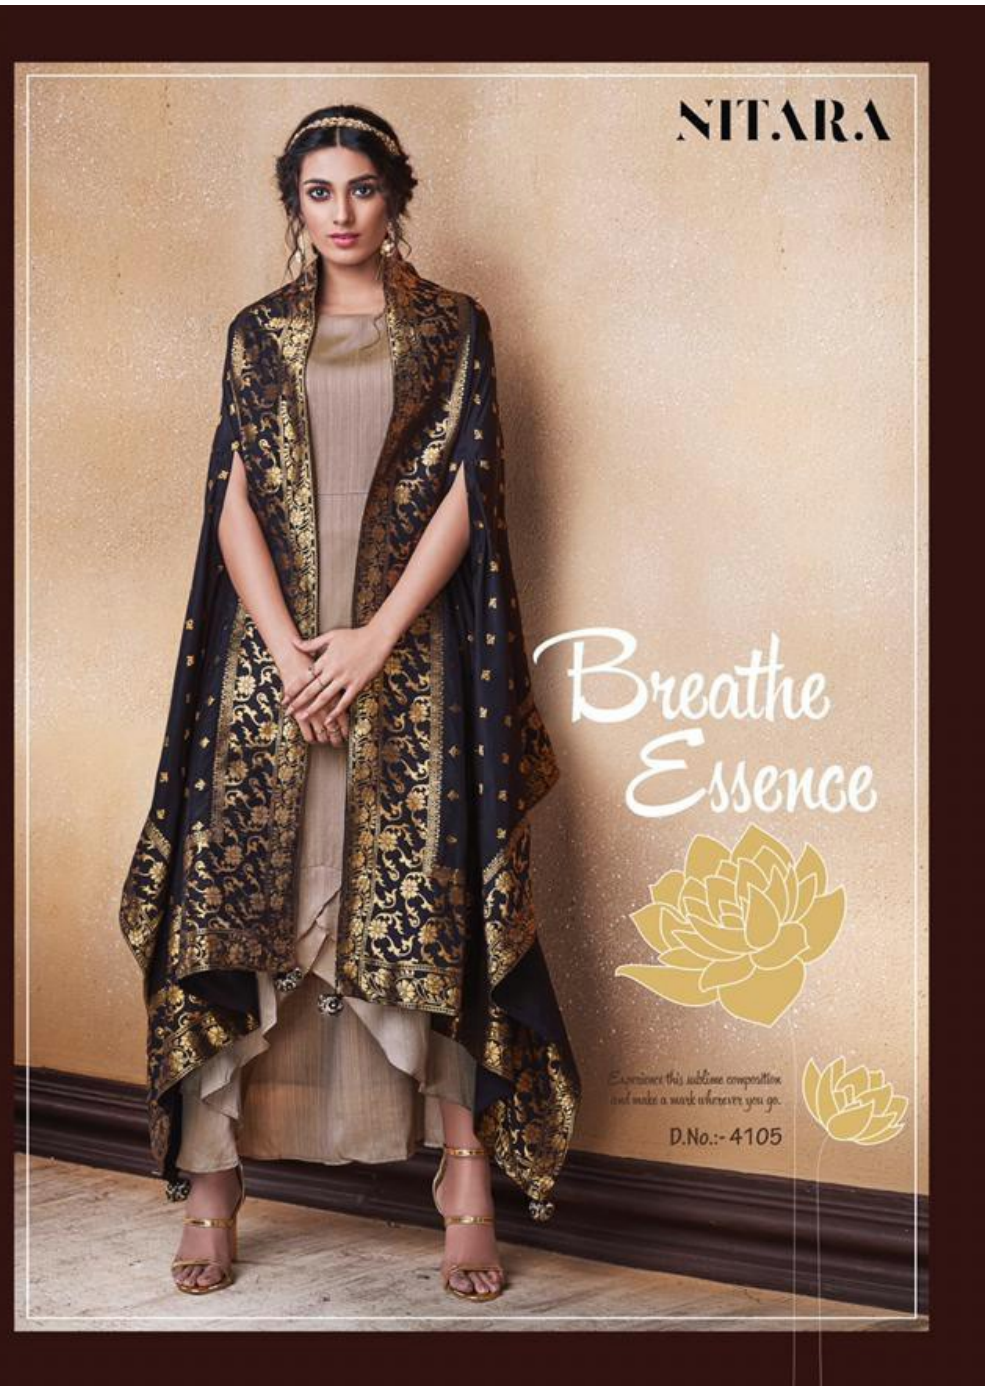

Stand out in crowd with these
elegant colours and classic designs.

D.No.:- 4103

NITARA

Fusion
Intensity

Poise and persona will be your
characteristic as you wear this dress.

TEXTILE DEAL

TEXTILE DEAL

NITARA