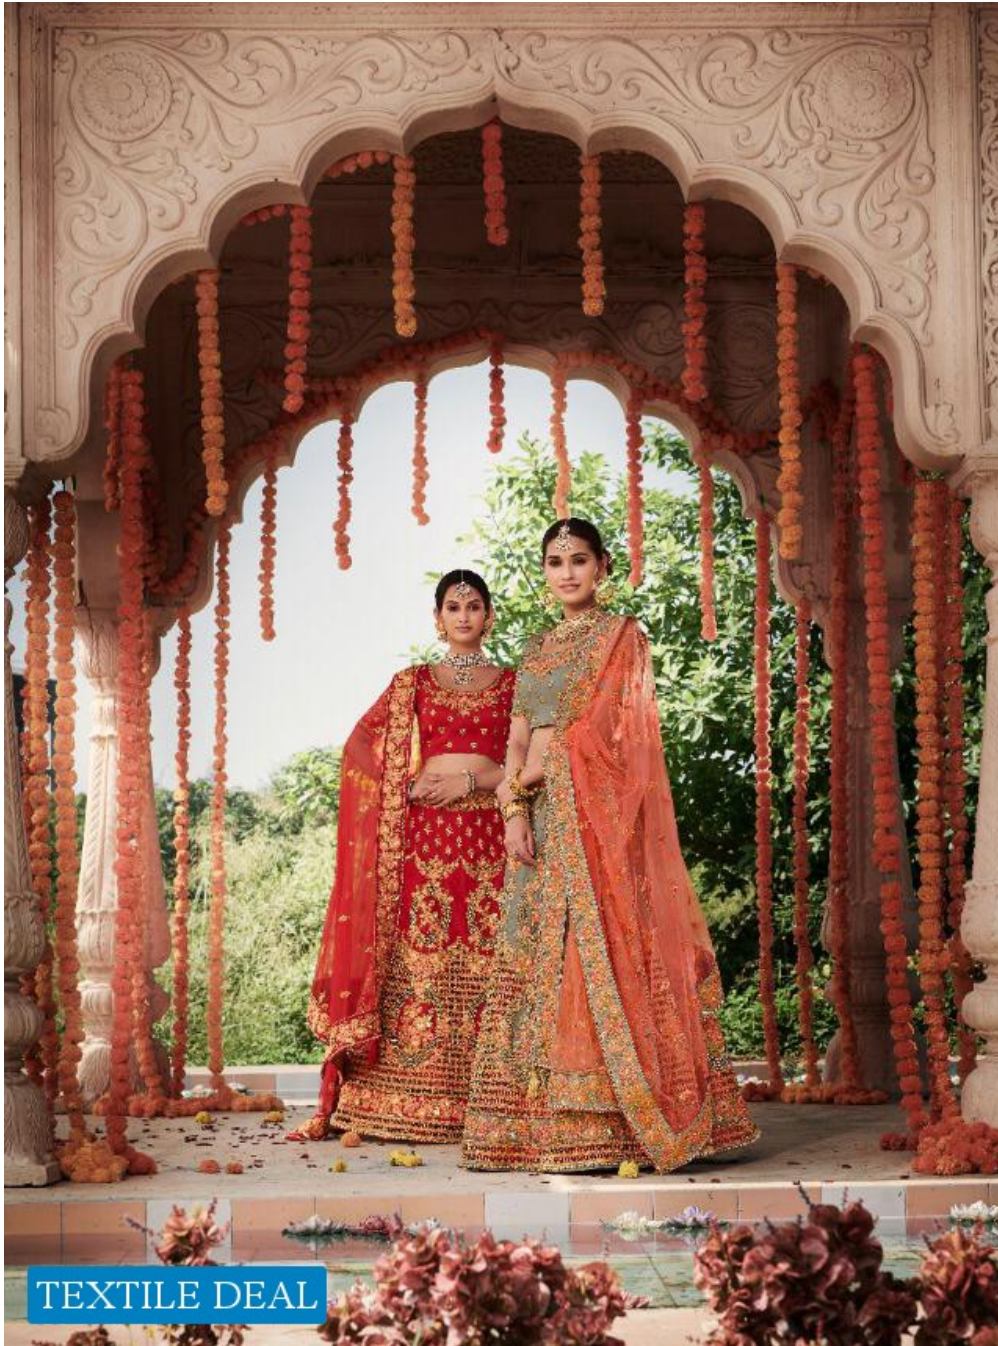

|| Tathastu™ ||

TEXTILE DEAL

|| TattvaStu™ ||

Feel absolute gorgeous in this stunning
ghagra with delicate fabrics and
eye-catching designs, Classy and so traditional.

TEXTILE DEAL

|| TattvaStu ||

Maintaining the class of tradition and mixing it with contemporary art, just the sheer feel of the fabric from this collection is enough to take you to a higher realm! Prepare yourself to indulge in pure bliss.

|| Tathastu ||

Experience sheer class this season
with this newest collection.
Fabulous embroidered suit in brilliant shades.

TEXTILE DEAL

3911

|| Tathastu™ ||

Let your closet experience the taste of contemporary mingled with a graceful aura.

TEXTILE DEAL

|| TattvaStu™ ||

With a world of colors filled into it, the designs come to life and add charm to your personality.

3905

TEXTILE DEAL

|| Tattvaastu ||

Flaunting a rare blend of style and comfort each piece,
reflect your feminine side with a whiff of pure bliss.
5906

TEXTILE DEAL

|| TattvaStu ||

Beautiful ghagra and inspired by the beauty of nature embroidered border brings its own season effect.

3910

TEXTILE DEAL

TEXTILE DEAL

|| TattvaStu ||

Embellish your ethnic style
with the latest collection of
some gorgeous and stunning lehengas