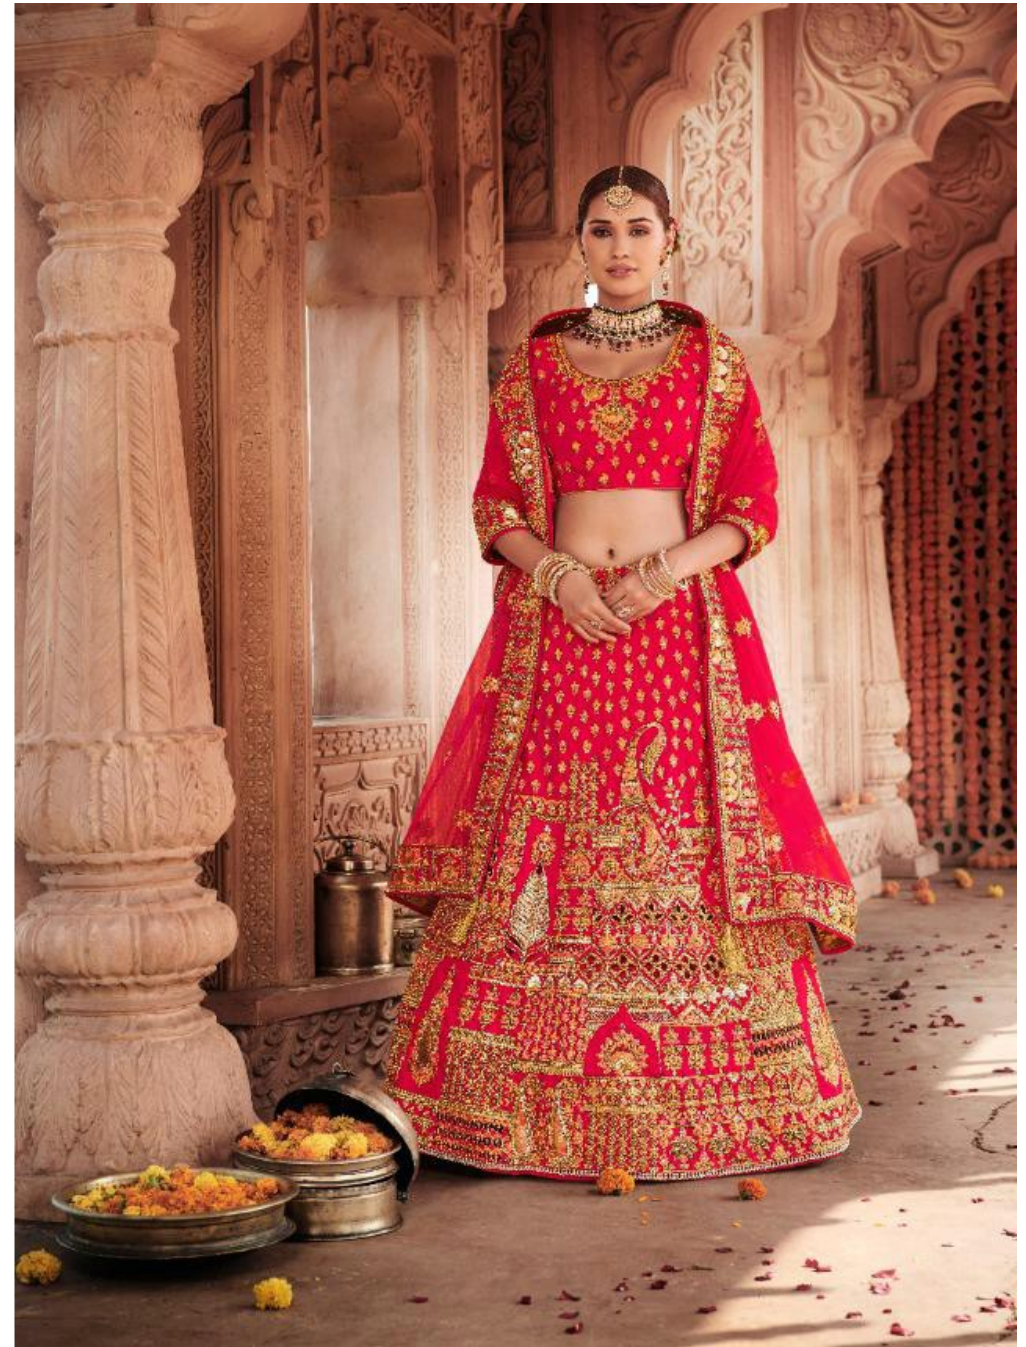

|| TattvaStu™ ||

Get yourself this six yards of pure ethnic wear which will retrace you to tradition and our deep rooted culture with a modern twist.

SS909

TEXTILE DEAL