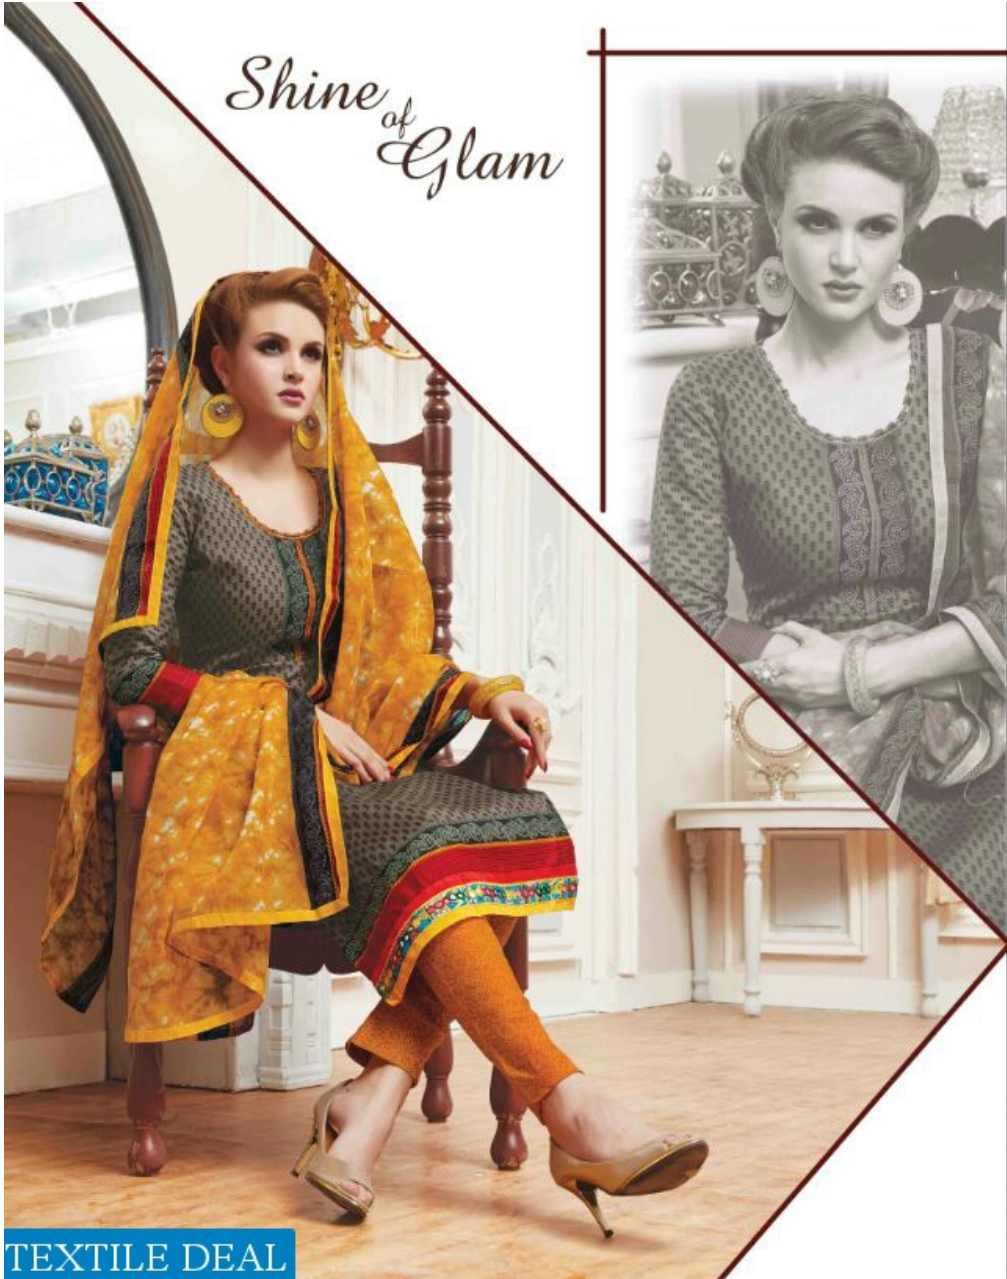

Shine of Glam

TEXTILE DEAL