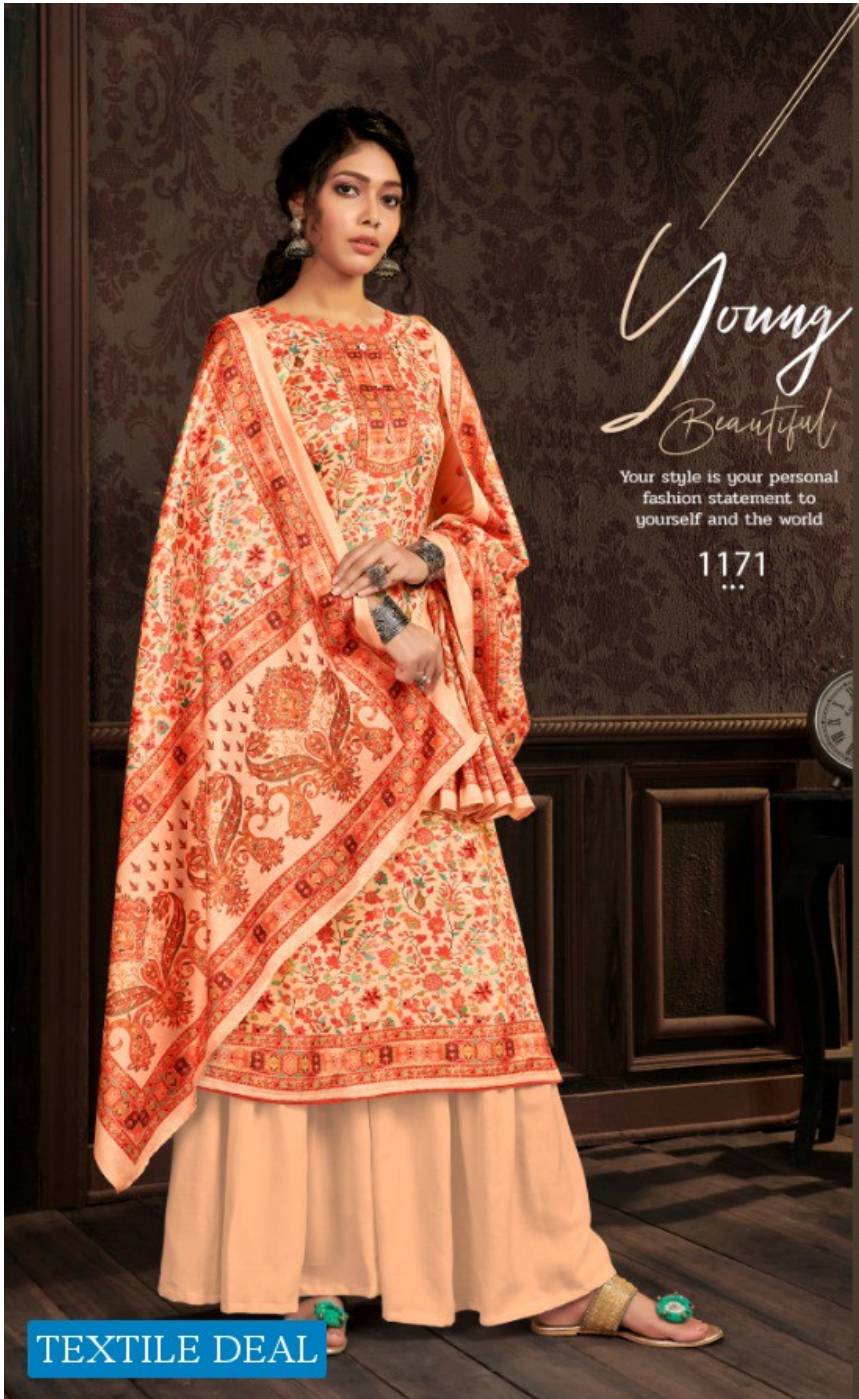

Gipson®

ਕਸ਼ਮੀਰੀ ਰਾਣੀ

كشمیری ملکہ

Kashmiri Queen-7

TEXTILE DEAL

TEXTILE DEAL

Beauty
Subtlety

Traditions are close
to the heart of Indian women,
dazzle in this beautiful ethnic dress

1172

1170
...

1171
...

1172
...

1173
...

TEXTILE DEAL

TEXTILE DEAL

Beauty *Subtlety*