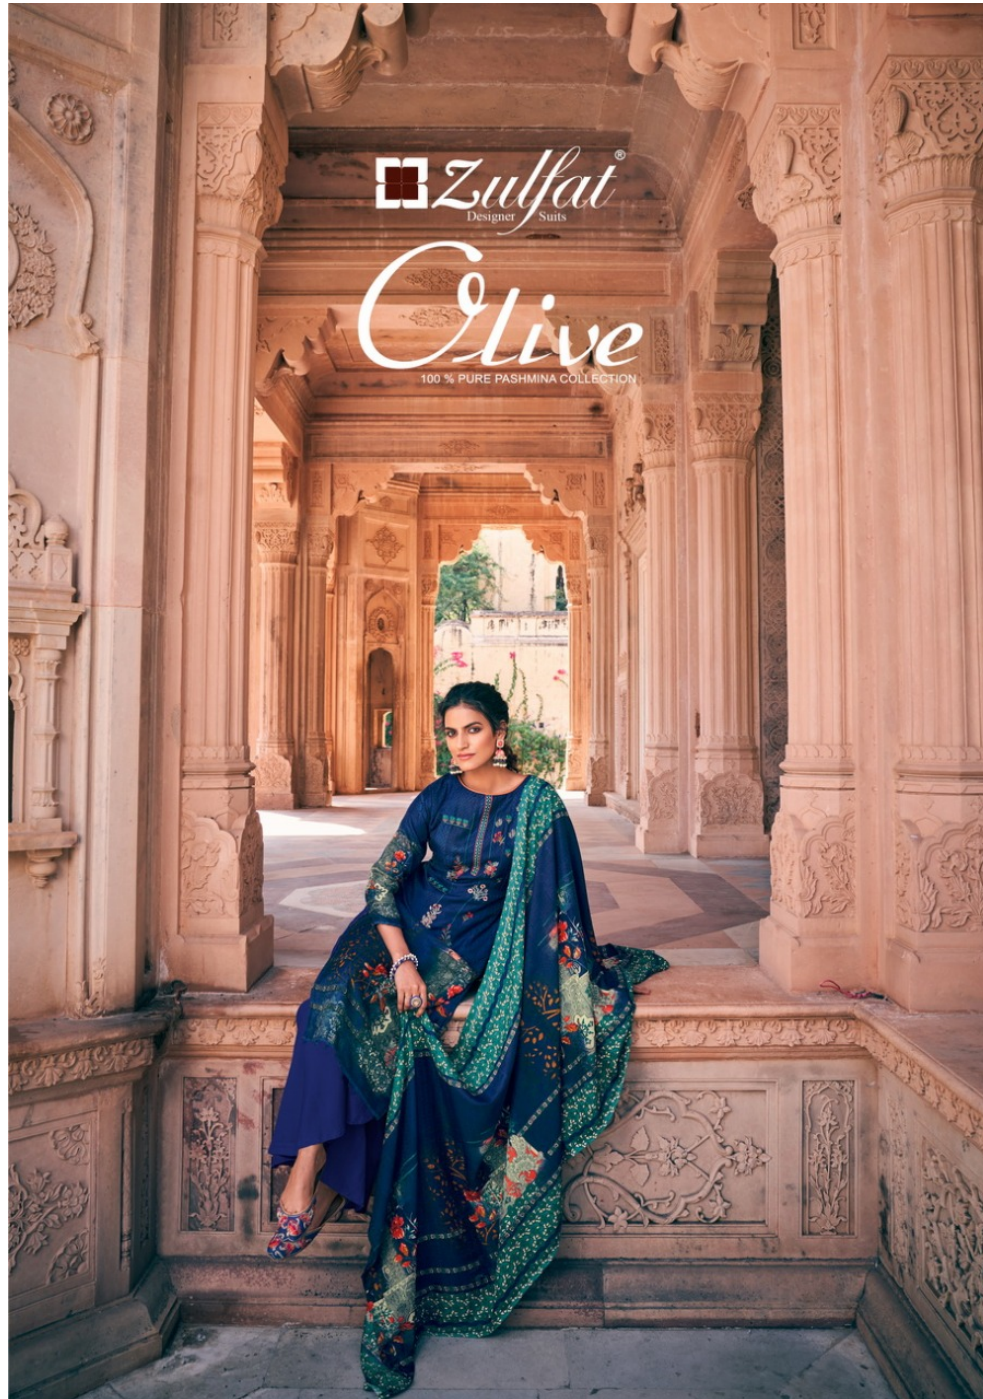

 **Zulfat**[®]
Designer Suits

Olive

100 % PURE PASHMINA COLLECTION

 **Zulfat**
Designer Suits

210-002

Zulfat
Designer Suits

210-006

210-008