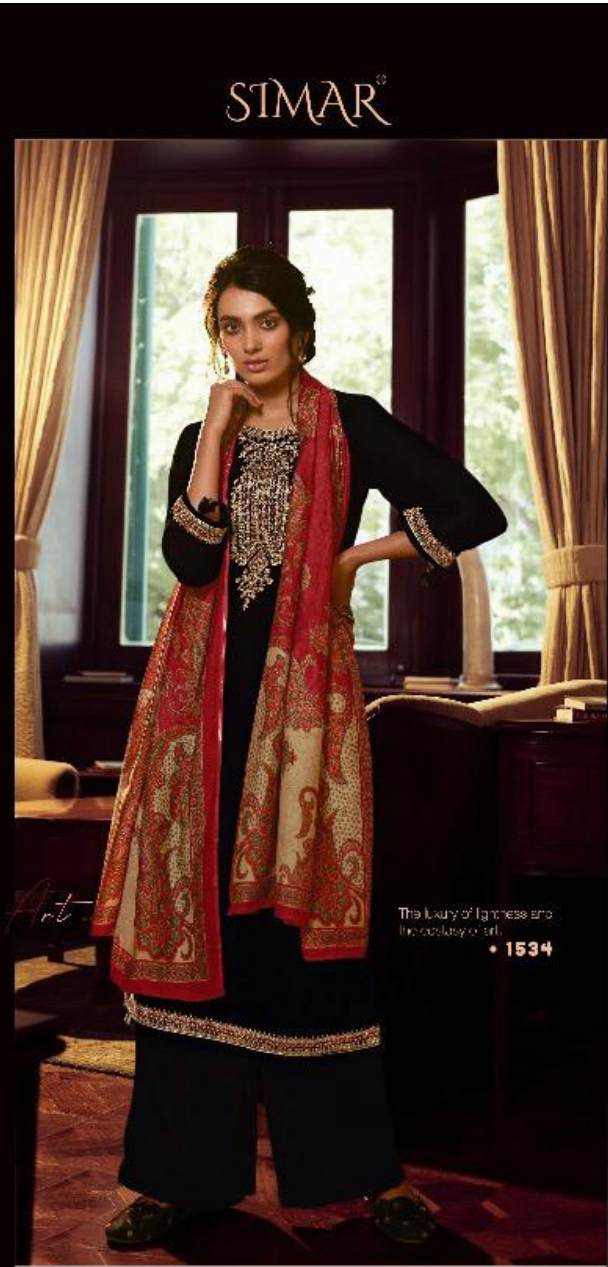

STMAR®

Art

The luxury of lightness and
the coziness of art.
• 1534