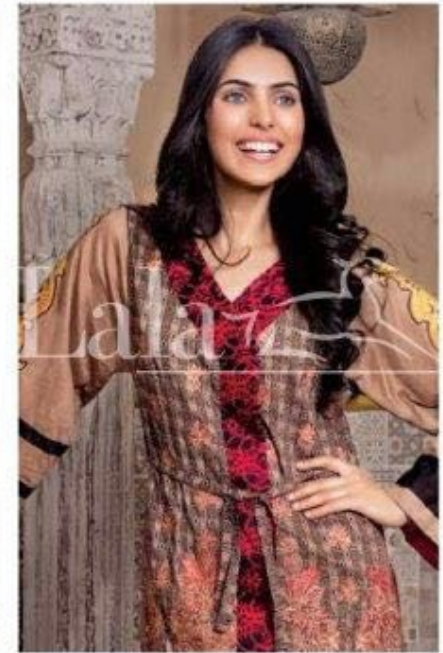

LAE_006A / Ruby