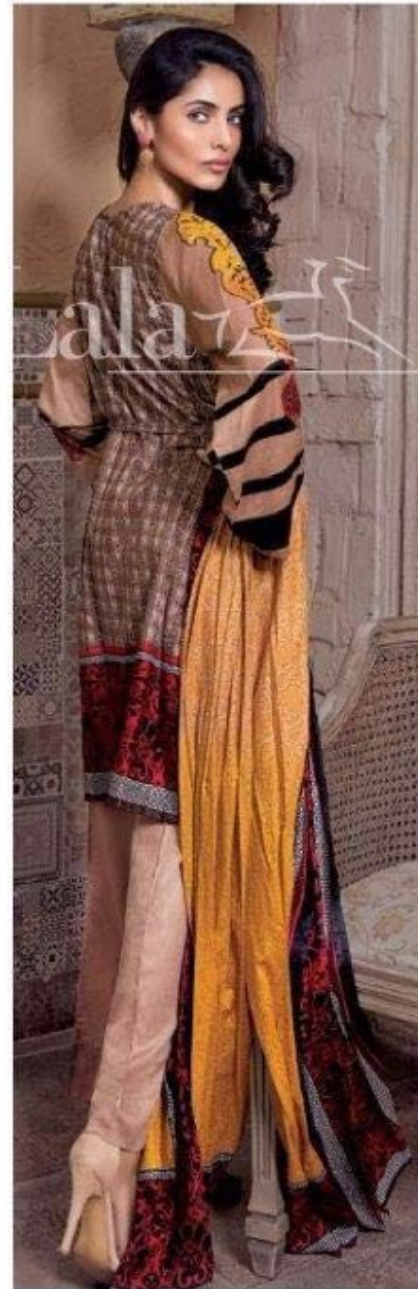

LAE_006A / Ruby