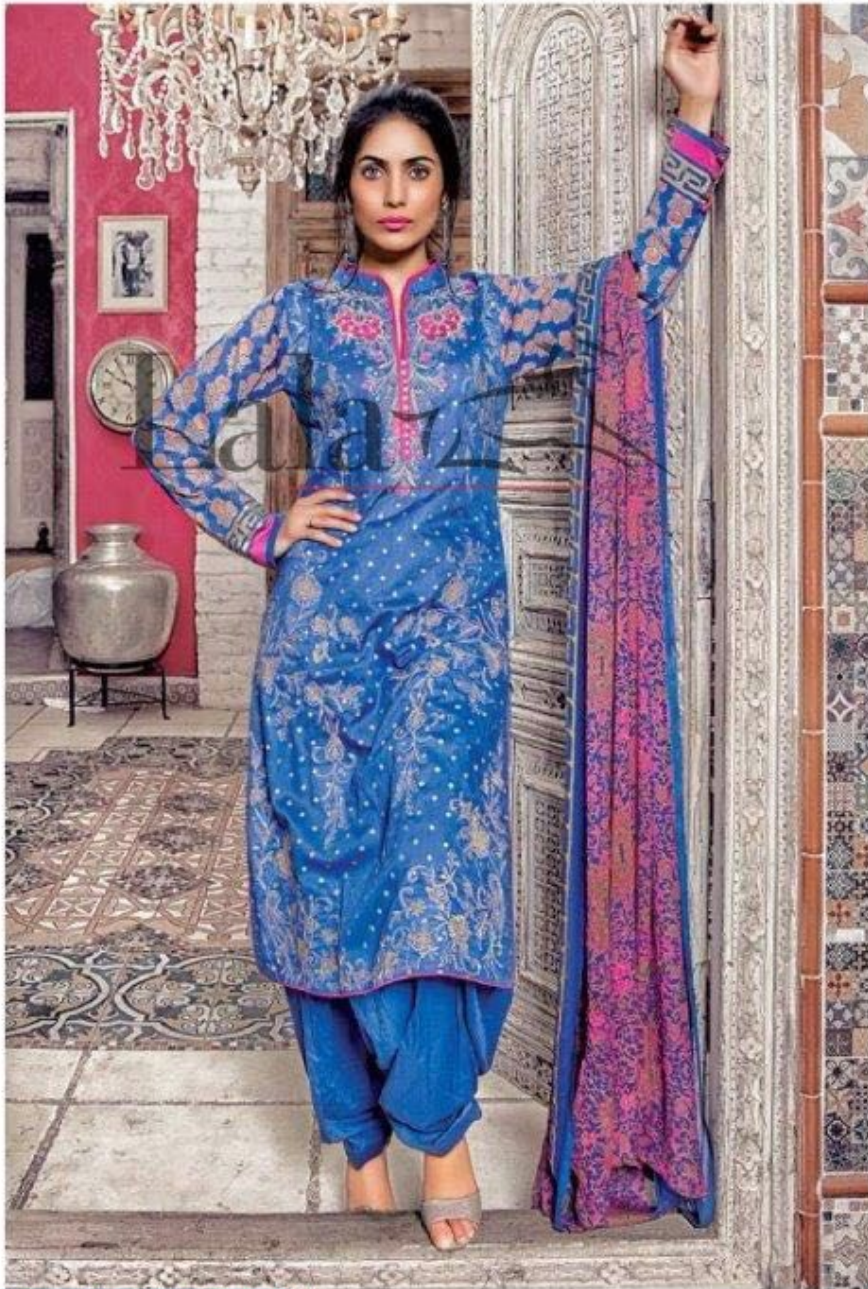

TEXTILE DEAL

TEXTILE DEAL

TEXTILE DEAL **an Blue**

LAE_003C **Emerald**

TEXTILE DEAL **ck**

LAE_008B / **Ruby Red**

LAE_003A / Charcoal

TEXTILE DEAL