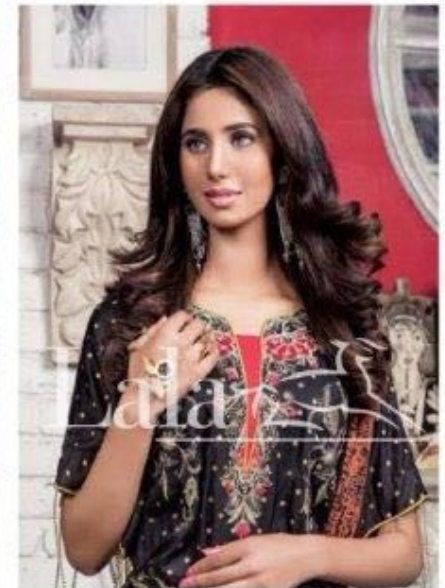

TEXTILE DEAL

TEXTILE DEAL

TEXTILE DEAL **an Blue**

LAE_003C **Emerald**

TEXTILE DEAL **ck**

LAE_008B / **Ruby Red**

LAE_003A / Charcoal

TEXTILE DEAL