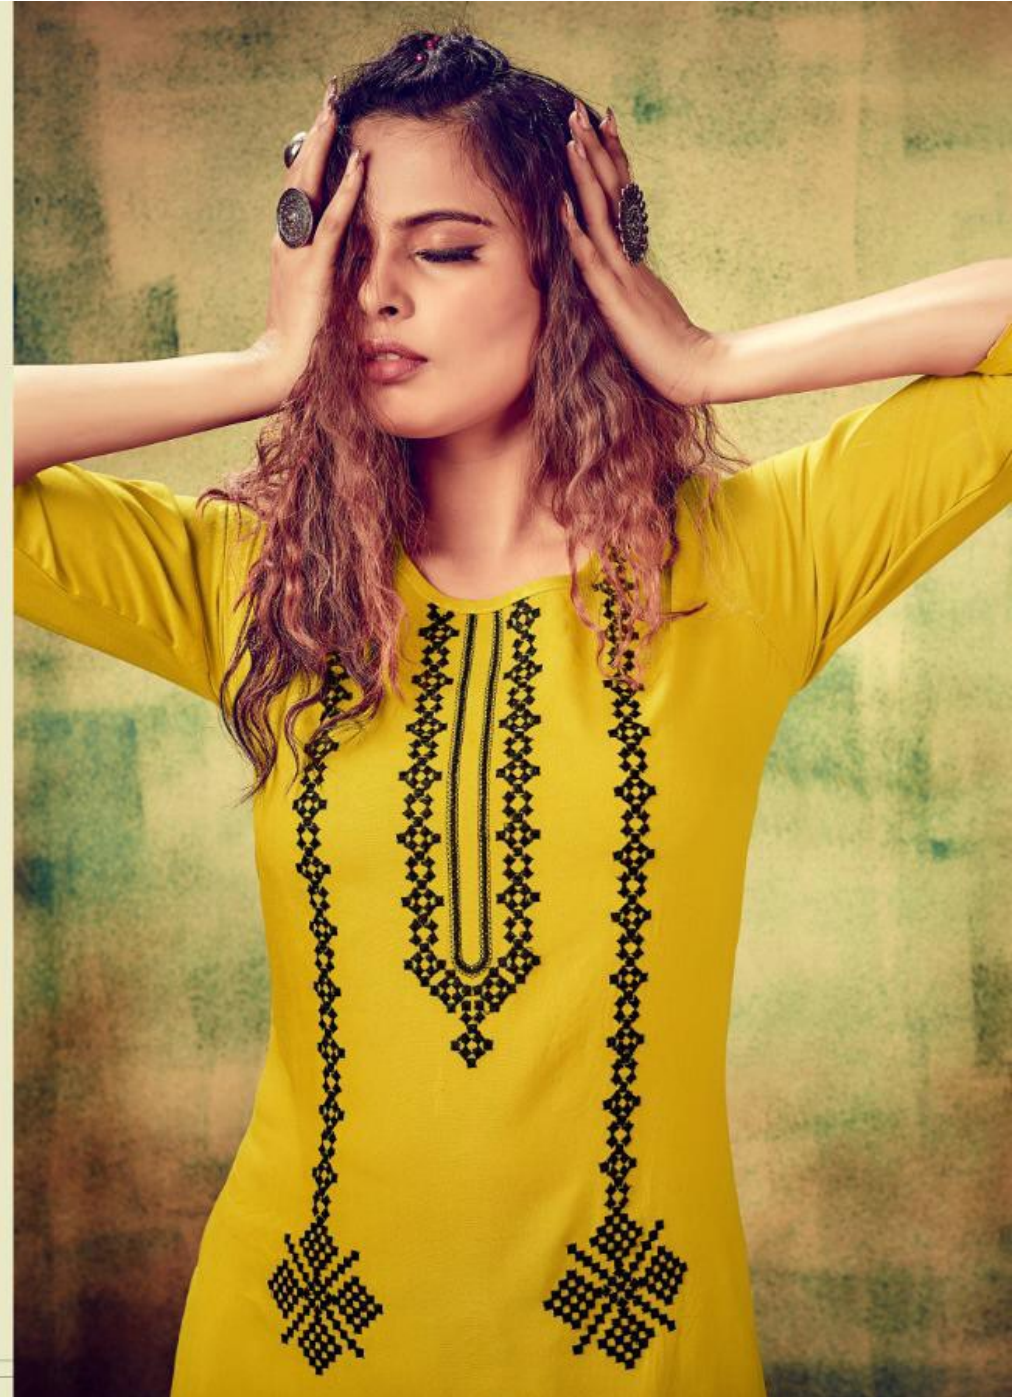

Desire
Vol-1

Beauty is in the eye of the beholder.
bottom work embroidery design

HRD-1102

TEXTILE DEAL

HRD-1100

TEXTILE DEAL er. botton work embroidery design

Beauty is in the eye of the beholder.
bottom work embroidery design

TEXTILE DEAL

HRD-1101

Beauty is in the eye of the beholder.
bottom work embroidery design

TEXTILE DEAL

HRD-1098

Beauty is in the eye of the beholder.
bottom work embroidery design

TEXTILE DEAL

HRI-1103

TEXTILE DEAL

Beauty is in the eye of the beholder.
bottom work embroidery design

HRD-1099