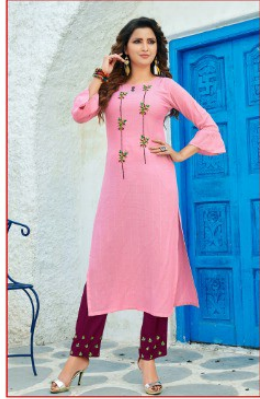

FAB®
MANAS

BELLE

TEXTILE DEAL

4001

4002

4003

4004

BELLE

4005

4007

4008

TEXTILE DEAL

4002

TEXTILE DEAL

FAB
MANAS

*Opulent
Ivory*