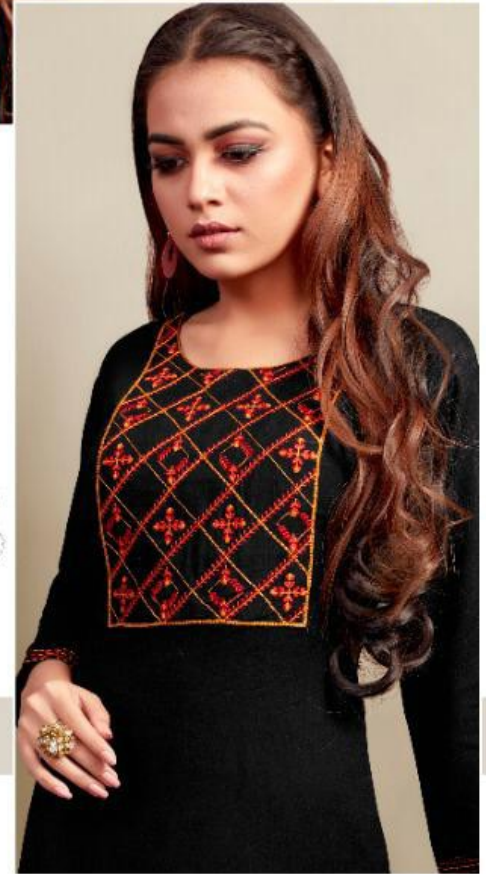

psyna®

PARF VOL-07

psyna®

P A R I

TEXTILE DEAL

D.NO.:708

TEXTILE DEAL

The logo for 'psyna' features a stylized pink and purple figure to the left of the brand name 'psyna' in a purple, lowercase, sans-serif font.