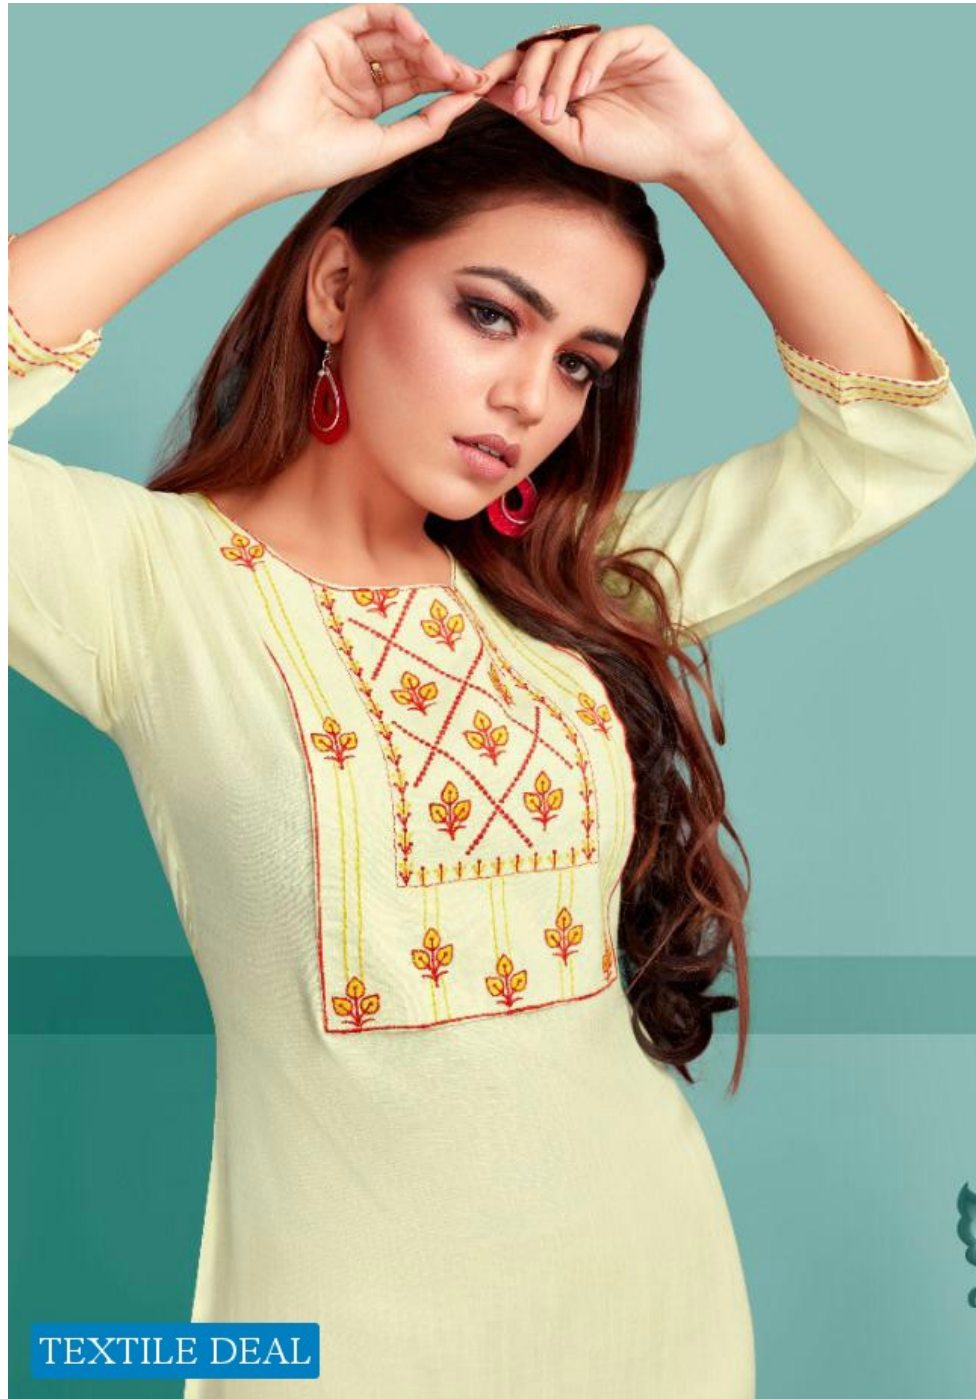

psyna®

PARF VOL-07

psyna®

P A R I

TEXTILE DEAL

D.NO.:708

TEXTILE DEAL

The logo for 'psyna' features a stylized pink and purple figure to the left of the brand name 'psyna' in a purple, lowercase, sans-serif font.