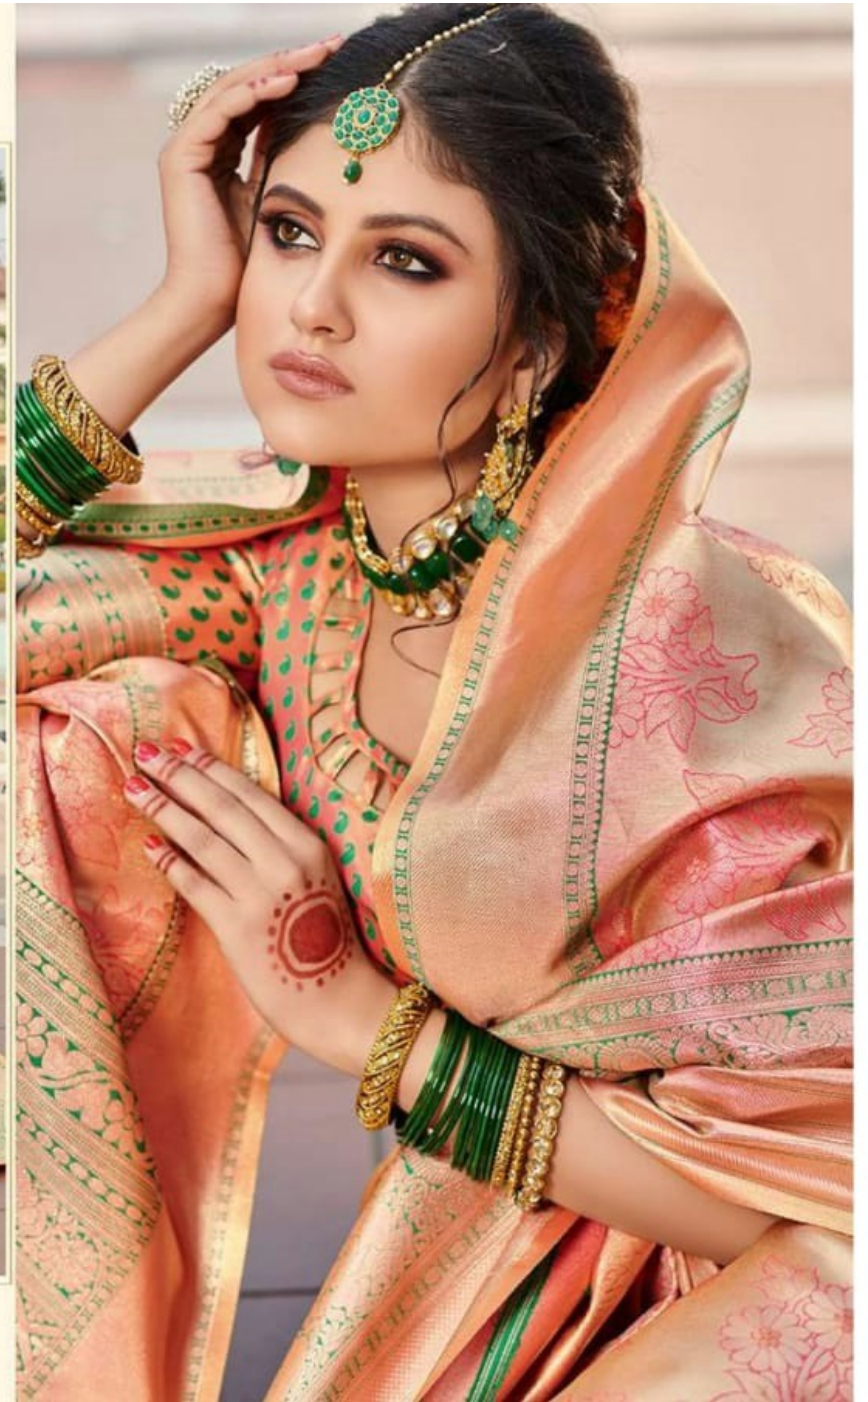

 meghdoot®

Kanjiwaram

TEXTILE DEAL

TEXTILE DEAL

CT 1610

TEXTILE DEAL

CT 1609

CT 1603
TEXTILE DEAL

We brings desire of your life, dress like a diva.

An all new couture range packed with Heavy Embroidery, drapes and Sequence work inspired from your dream look, were each outfit has a story narrated through the eyes of a beautiful and classy women.