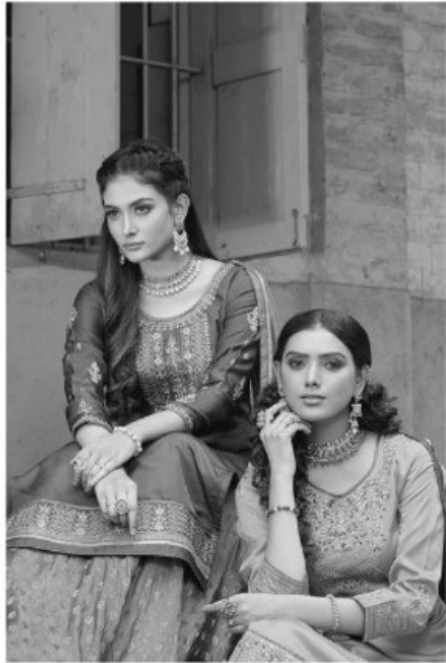

KALARANG

BLUEBERRY

VOL-03

EVERY DAY IS A FASHION SHOW, AND THE WORLD IS YOUR RUNWAY

KALARANG

ELEGANCE & SOPHISTICATED CREATE
A CHARMING SYMPHONY

TEXTILE DEAL

THIS TRADITIONAL
HUE GETS A WHOLE
NEW LOOK

1923

TEXTILE DEAL

KALARANG

KALARANG

IMMERSE YOURSELF IN UNEXPECTED,
BRIGHT COLORS & TEXTURES

TEXTILE DEAL

1921

SOMETIMES YOU DON'T HAVE
TO TRY TOO HARD TO LOOK DIFFERENT