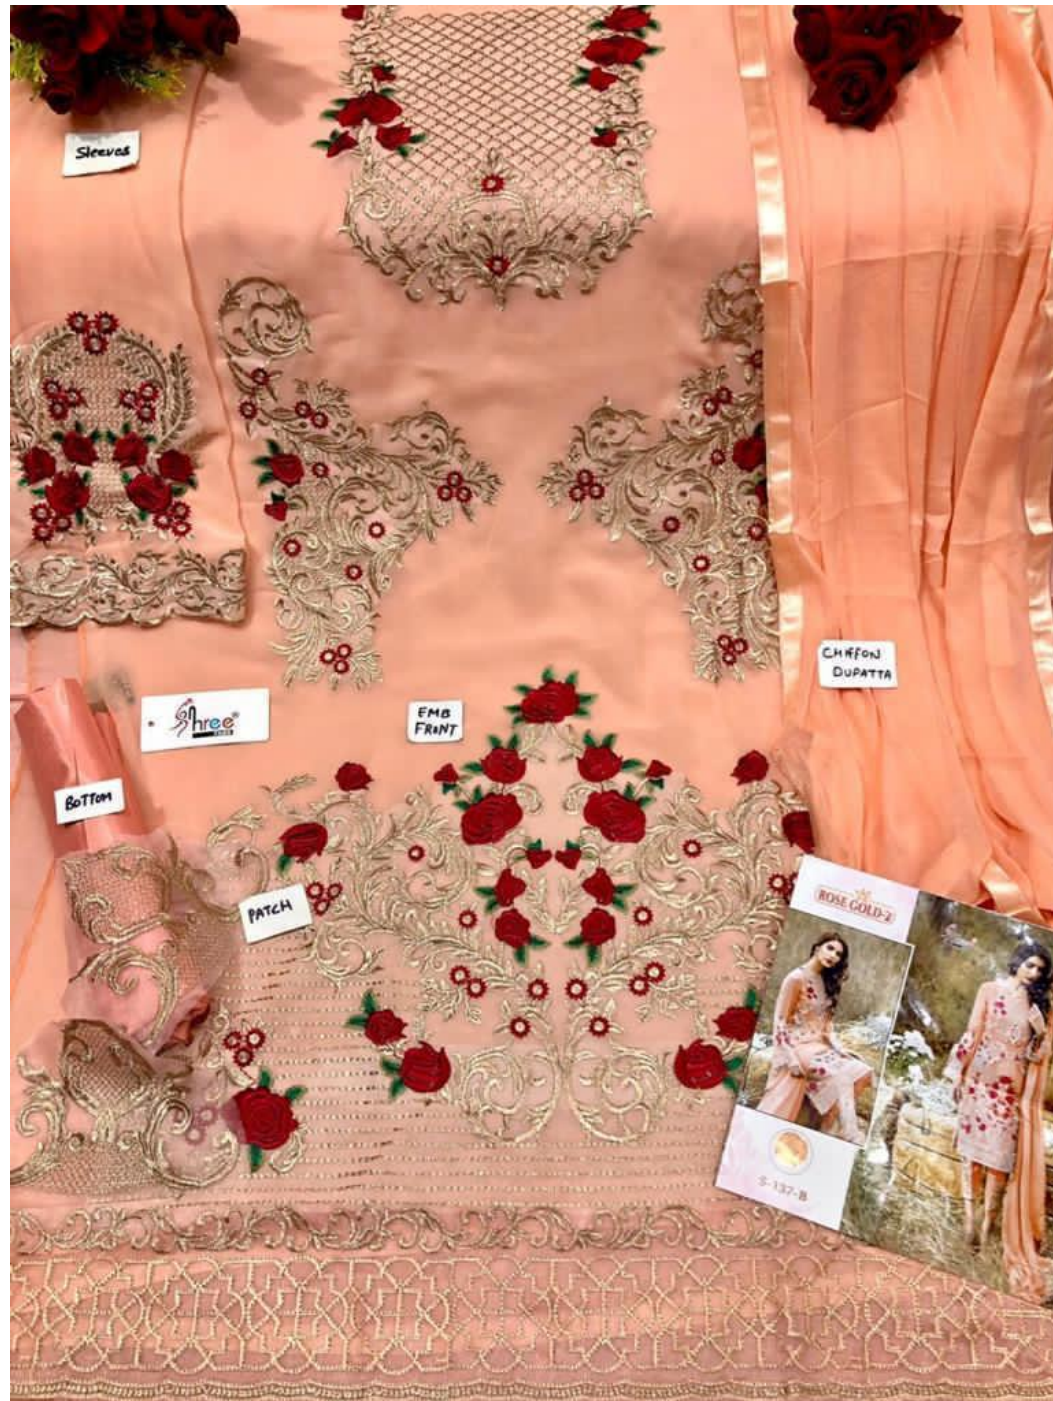

ROSE GOLD-2

Shree[®]
FABS

S-137-E

ROSE GOLD-2

Shree[®]
FABS

S-137-A

ROSE GOLD-2

Shree[®]
FABS

S-137-D

Sleeves

Shree

CHIFFON
DUPATTA

EMB
FRONT

BOTTOM

PATCH

ROSE GOLD 2

S-137-E

Sleeves

CHIFFON
DUPATTA

EMB
FRONT

Shree

BOTTOM

PATCH

ROSE GOLD-2

S-137-B

ROSE GOLD-2

Shree[®]
FABS

S-137-C

ROSE GOLD-2

Shree[®]
FABS

S-137-B

Sleeves