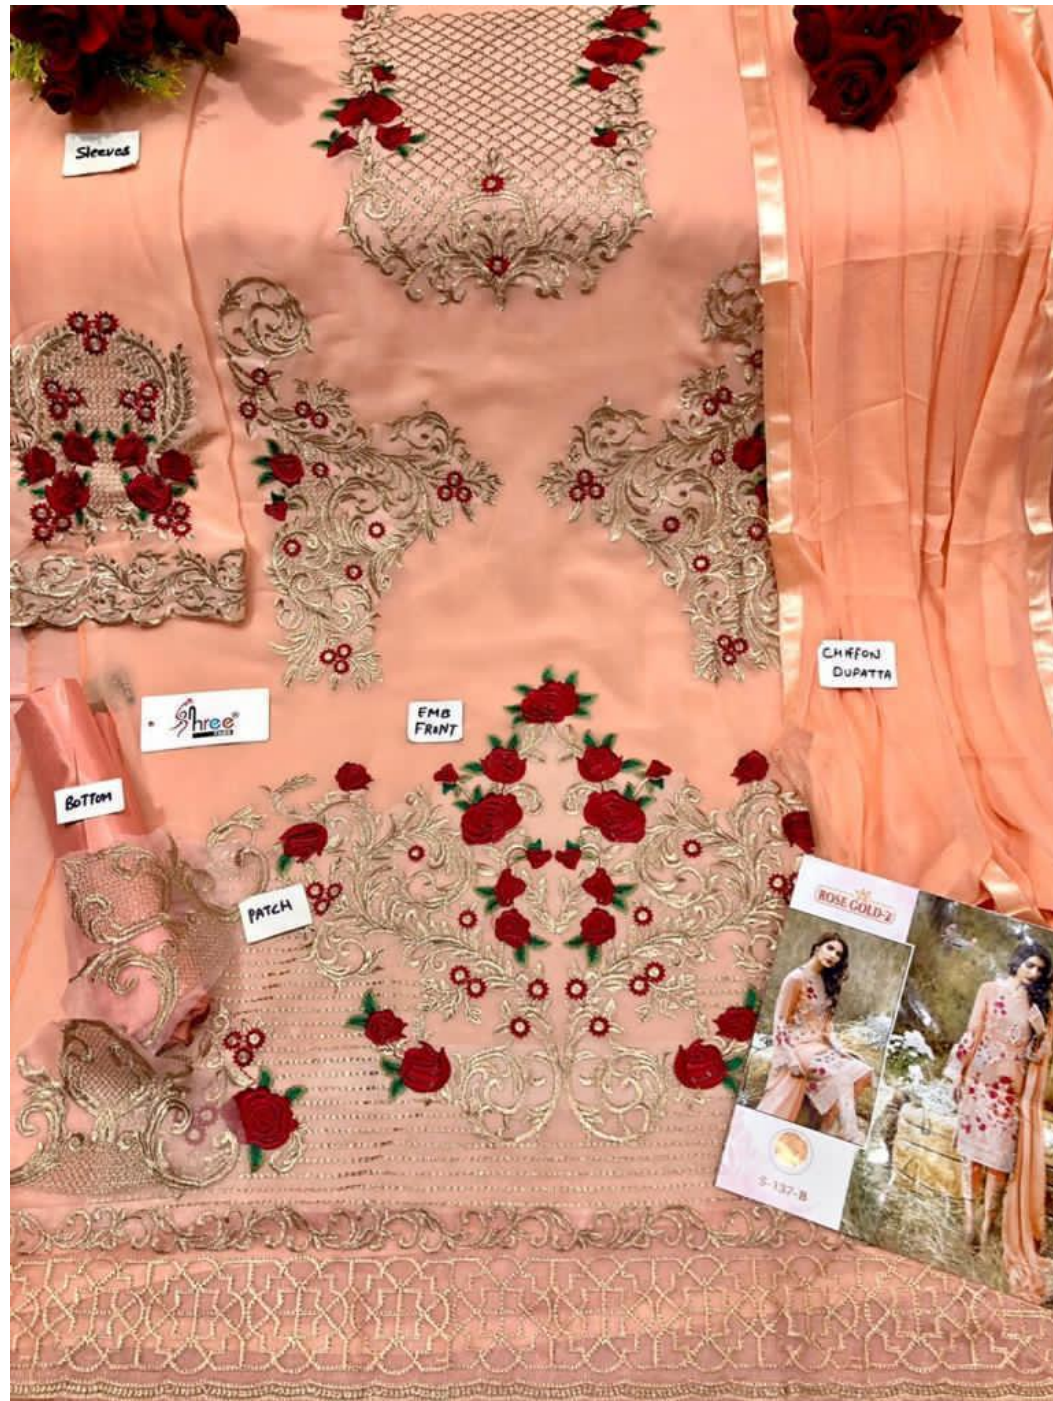

Sleeves

Shree

CHIFFON
DUPATTA

EMB
FRONT

BOTTOM

PATCH

ROSE GOLD 2

S-137-E

Sleeves

Shree

EMB FRONT

CHIFFON DUPATTA

BOTTOM

PATCH

ROSE GOLD-2

S-137-B

ROSE GOLD-2

Shree[®]
FABS

S-137-C

ROSE GOLD-2

Shree[®]
FABS

S-137-B

Sleeves

BOTTOM