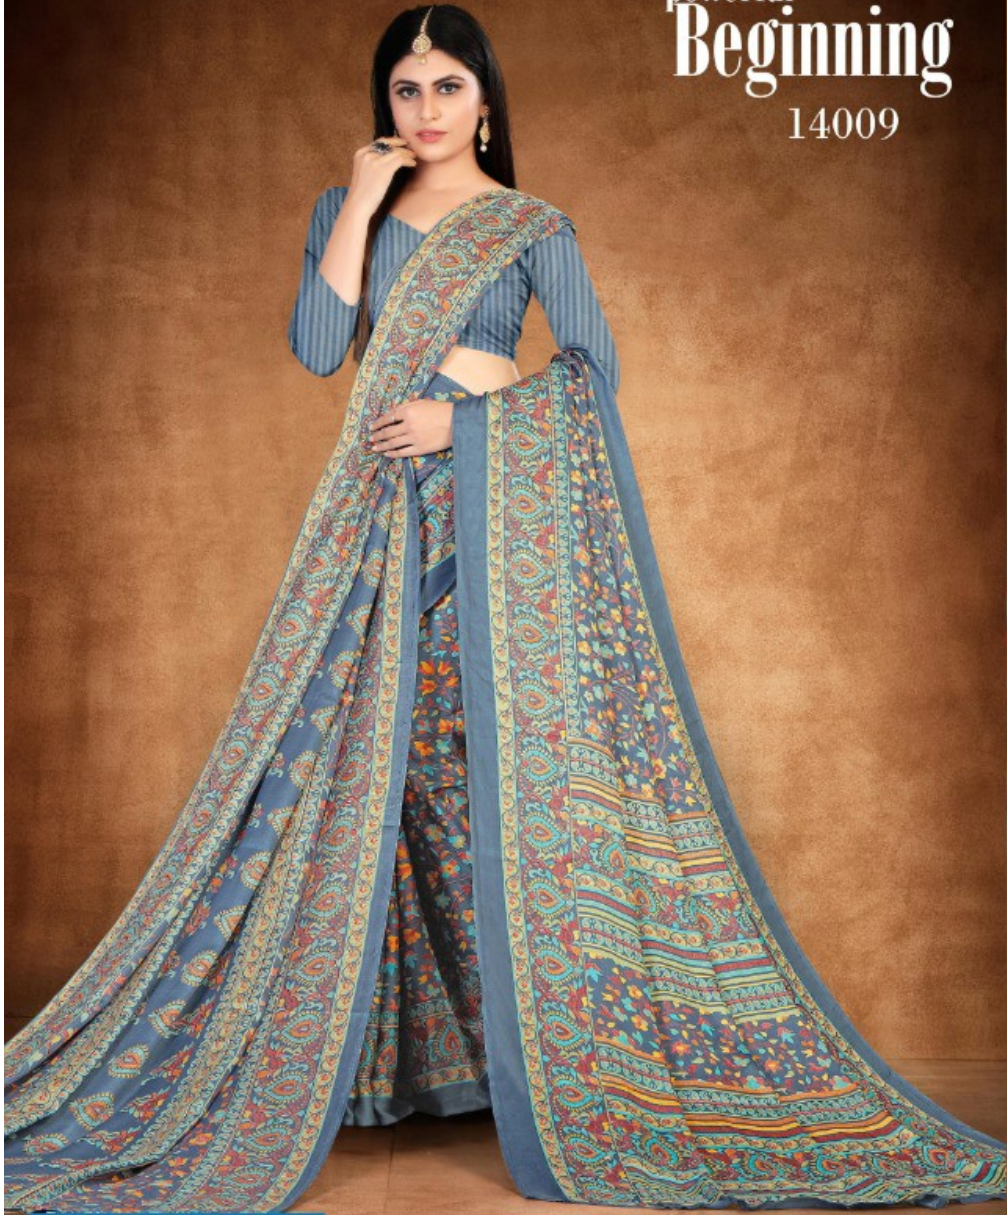

powerful
Beginning
14009

TEXTILE DEAL