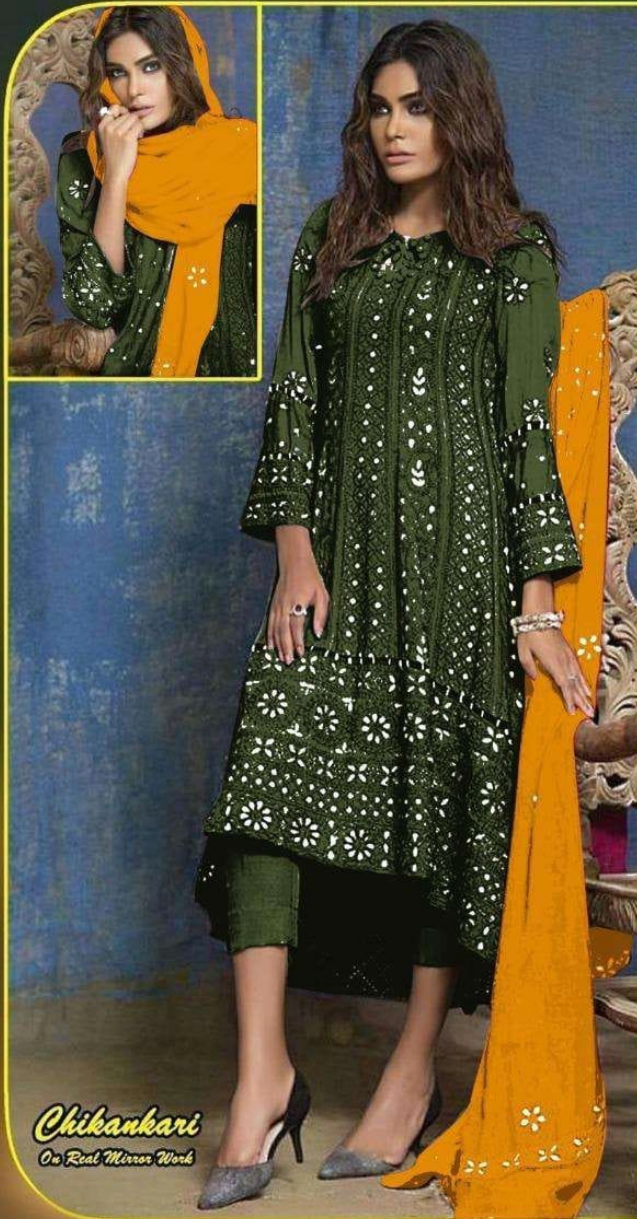

TOP: Georgette With
Heavy Embroidery
& Real Mirror Work
BOTTOM: Royal Crape

DUPATTA: Georgette with
Embroidery
Real Mirror Work

Chikankari
On Real Mirror Work

TEXTILE DEAL