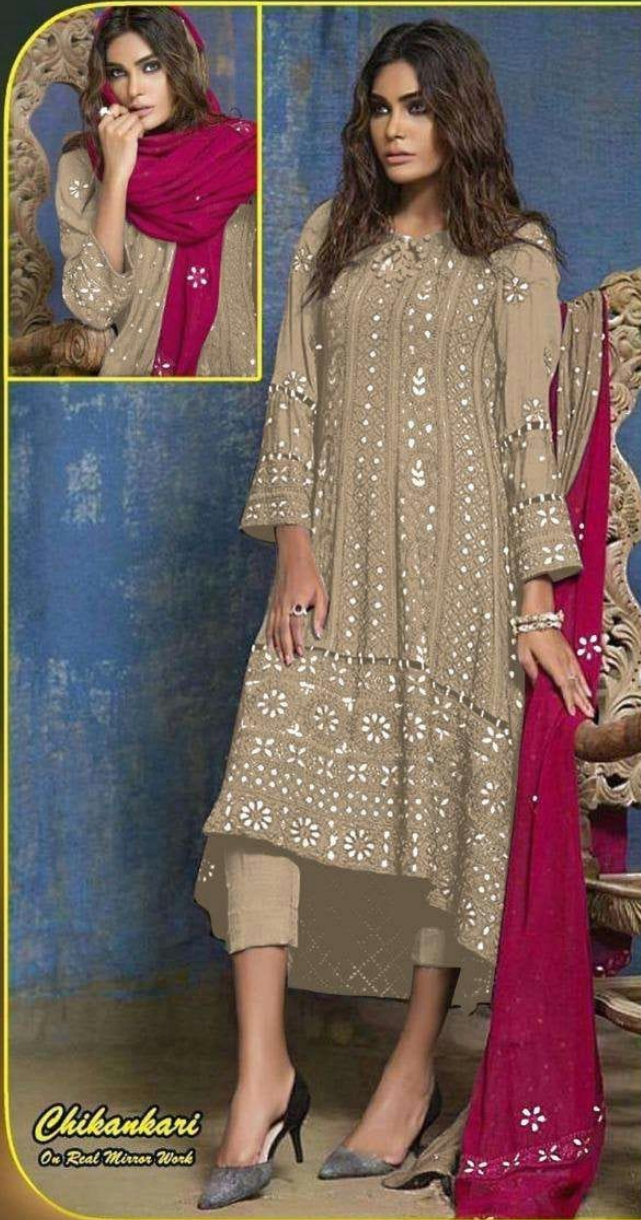

TOP: Georgette With
Heavy Embroidery
& Real Mirror Work
BOTTOM: Royal Crape

DUPATTA: Georgette with
Embroidery
Real Mirror Work

Chikankari
On Real Mirror Work

TEXTILE DEAL