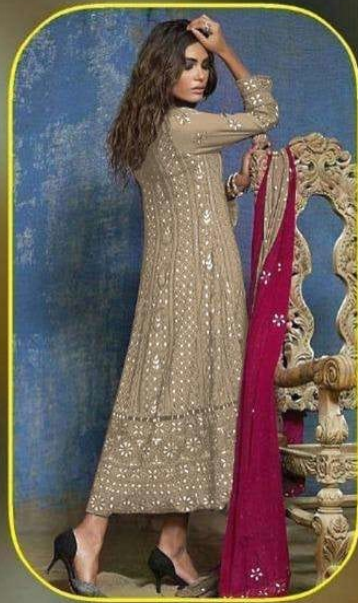

TOP: Georgette With
Heavy Embroidery
& Real Mirror Work
BOTTOM: Royal Crape

DUPATTA: Georgette with
Embroidery
Real Mirror Work

Chikankari
On Real Mirror Work

TEXTILE DEAL