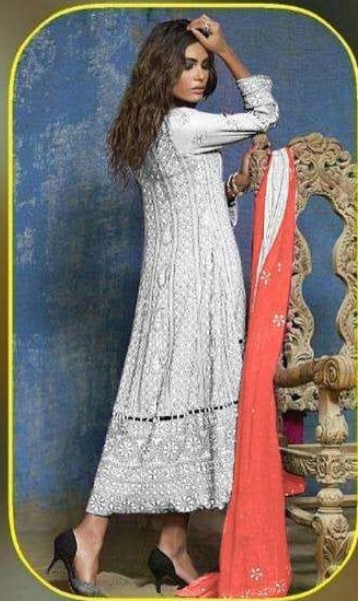

*Chikankari*  
On Real Mirror Work

TEXTILE DEAL

TOP: Georgette With  
Heavy Embroidery  
& Real Mirror Work  
BOTTOM: Royal Crape

DUPATTA: Georgette with  
Embroidery  
Real Mirror Work

TEXTILE DEAL

*Chikankari*  
On Real Mirror Work

**TOP:** Georgette With  
Heavy Embroidery  
& Real Mirror Work  
**BOTTOM:** Royal Crape

**DUPATTA:** Georgette with  
Embroidery  
Real Mirror Work

*Chikankari*  
On Real Mirror Work

TEXTILE DEAL

TOP: Georgette With  
Heavy Embroidery  
& Real Mirror Work  
BOTTOM: Royal Crape