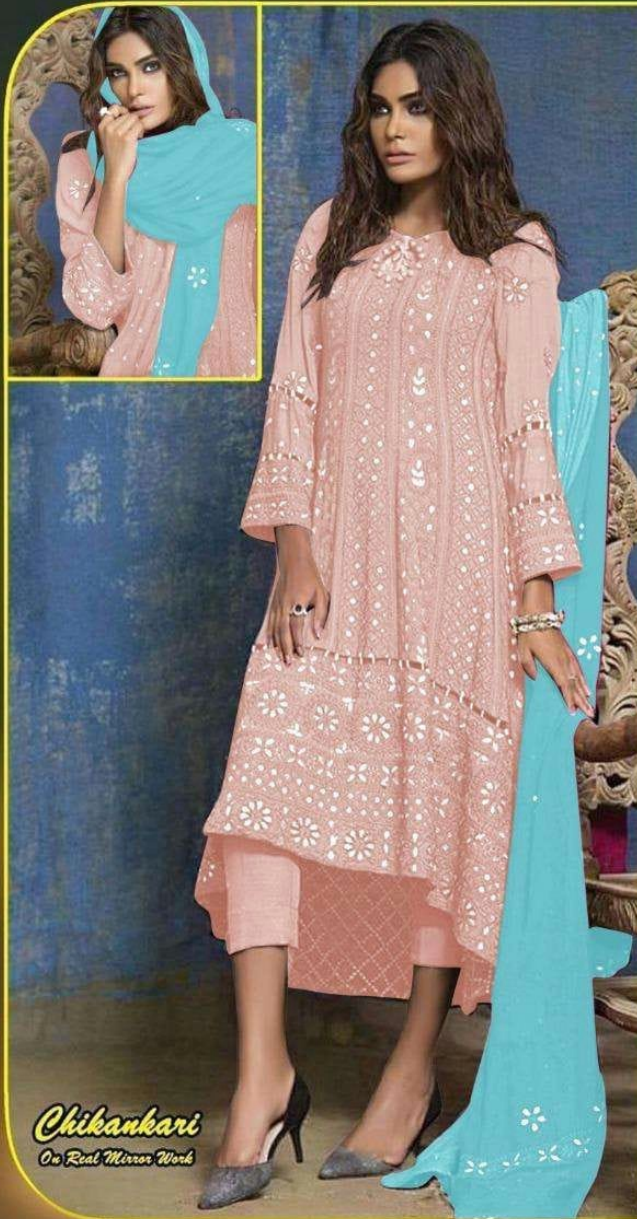

TOP: Georgette With
Heavy Embroidery
& Real Mirror Work
BOTTOM: Royal Crape

DUPATTA: Georgette with
Embroidery
Real Mirror Work

Chikankari
On Real Mirror Work

TEXTILE DEAL