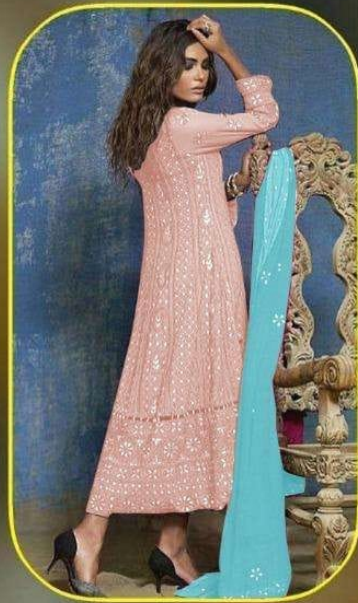

TOP: Georgette With
Heavy Embroidery
& Real Mirror Work
BOTTOM: Royal Crape

DUPATTA: Georgette with
Embroidery
Real Mirror Work

Chikankari
On Real Mirror Work

TEXTILE DEAL