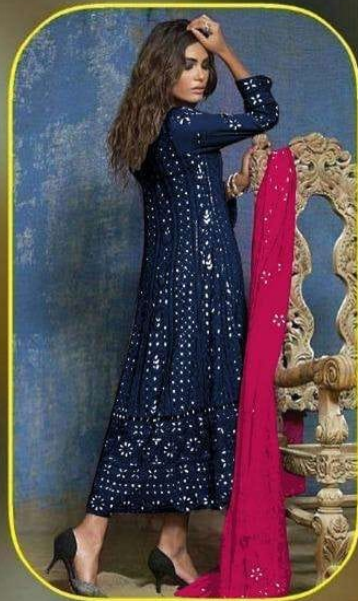

TOP: Georgette With
Heavy Embroidery
& Real Mirror Work
BOTTOM: Royal Crape

DUPATTA: Georgette with
Embroidery
Real Mirror Work

Chikankari
On Real Mirror Work

TEXTILE DEAL