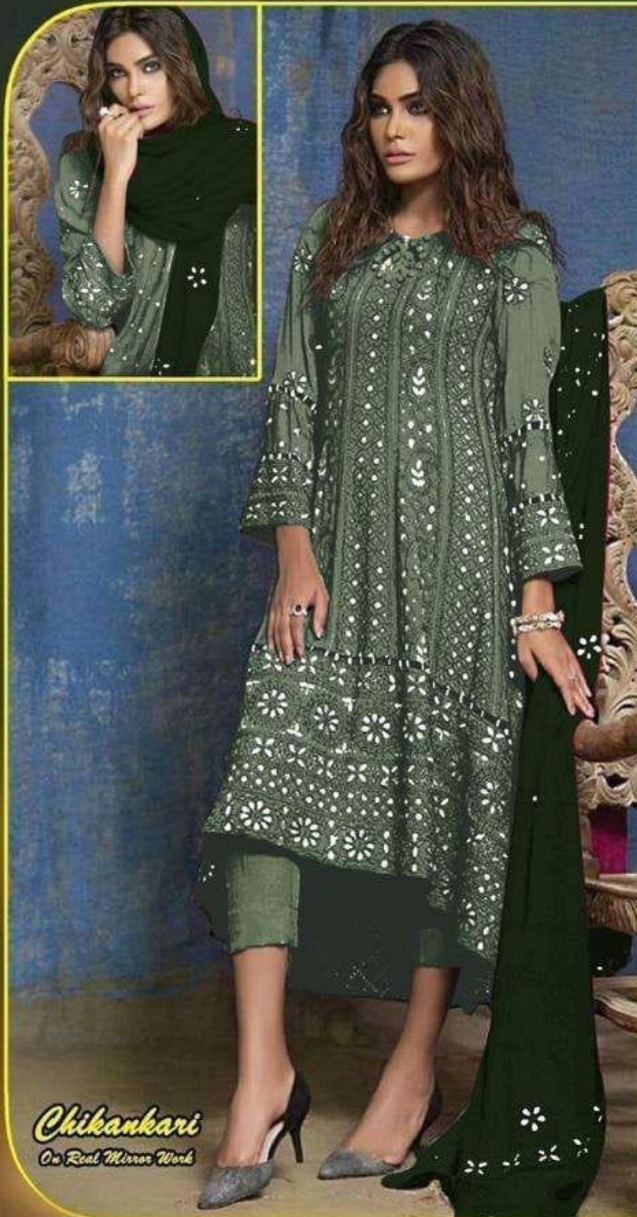

TOP: Georgette With
Heavy Embroidery
& Real Mirror Work
BOTTOM: Royal Crape

DUPATTA: Georgette with
Embroidery
Real Mirror Work

TEXTILE DEAL

Chikankari
On Real Mirror Work