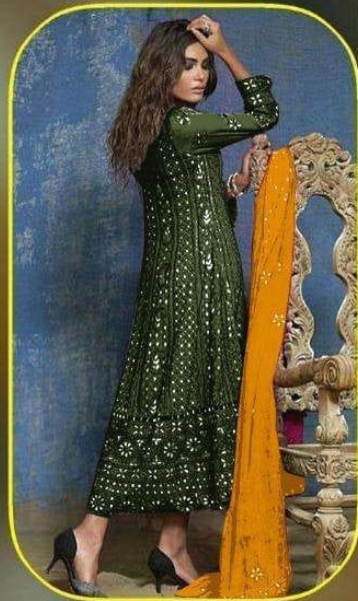

*Chikankari*  
On Real Mirror Work

TEXTILE DEAL

TOP: Georgette With  
Heavy Embroidery  
& Real Mirror Work  
BOTTOM: Royal Crape

DUPATTA: Georgette with  
Embroidery  
Real Mirror Work

TEXTILE DEAL

*Chikankari*  
On Real Mirror Work

**TOP:** Georgette With  
Heavy Embroidery  
& Real Mirror Work  
**BOTTOM:** Royal Crape

**DUPATTA:** Georgette with  
Embroidery  
Real Mirror Work

*Chikankari*  
On Real Mirror Work

TEXTILE DEAL

TOP: Georgette With  
Heavy Embroidery  
& Real Mirror Work  
BOTTOM: Royal Crape