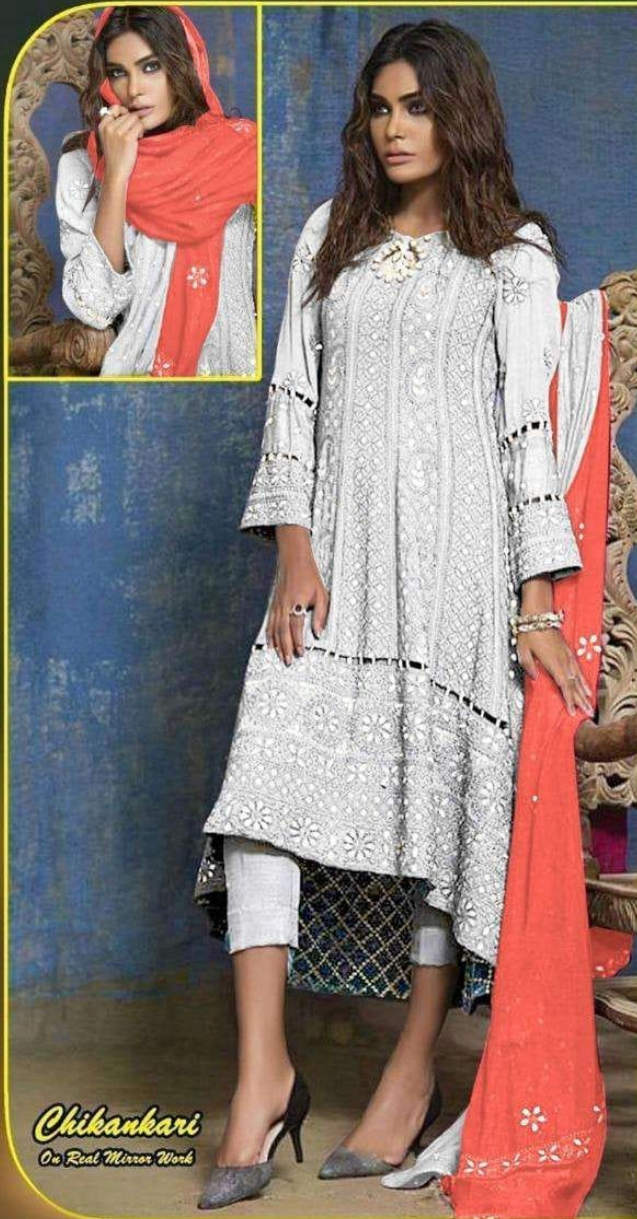

TOP: Georgette With
Heavy Embroidery
& Real Mirror Work
BOTTOM: Royal Crape

DUPATTA: Georgette with
Embroidery
Real Mirror Work

Chikankari
On Real Mirror Work

TEXTILE DEAL