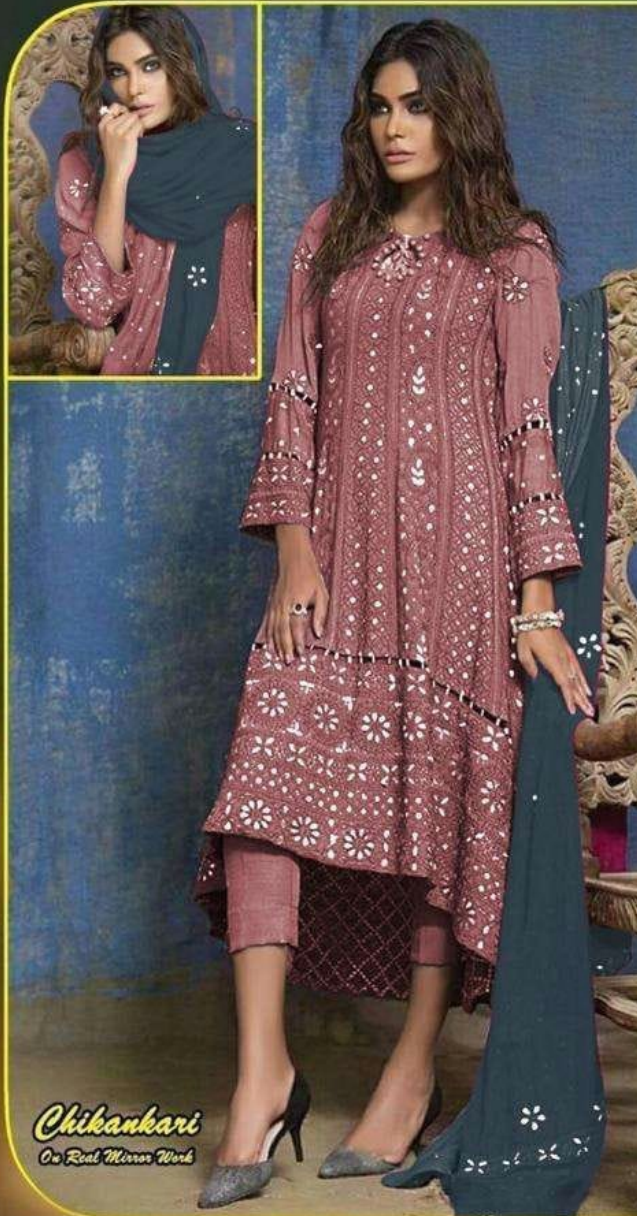

TOP: Georgette With
Heavy Embroidery
& Real Mirror Work
BOTTOM: Royal Crape

DUPATTA: Georgette with
Embroidery
Real Mirror Work

TEXTILE DEAL

Chikankari
On Real Mirror Work