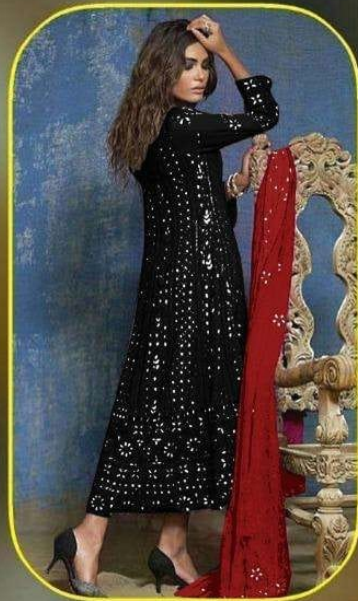

TOP: Georgette With
Heavy Embroidery
& Real Mirror Work
BOTTOM: Royal Crape

DUPATTA: Georgette with
Embroidery
Real Mirror Work

Chikankari
On Real Mirror Work

TEXTILE DEAL