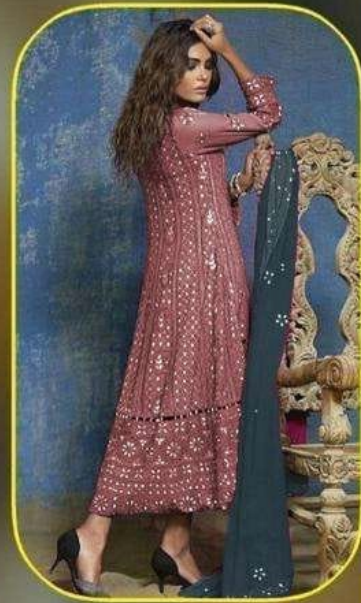

TOP: Georgette With
Heavy Embroidery
& Real Mirror Work
BOTTOM: Royal Crape

DUPATTA: Georgette with
Embroidery
Real Mirror Work

TEXTILE DEAL

Chikankari
On Real Mirror Work