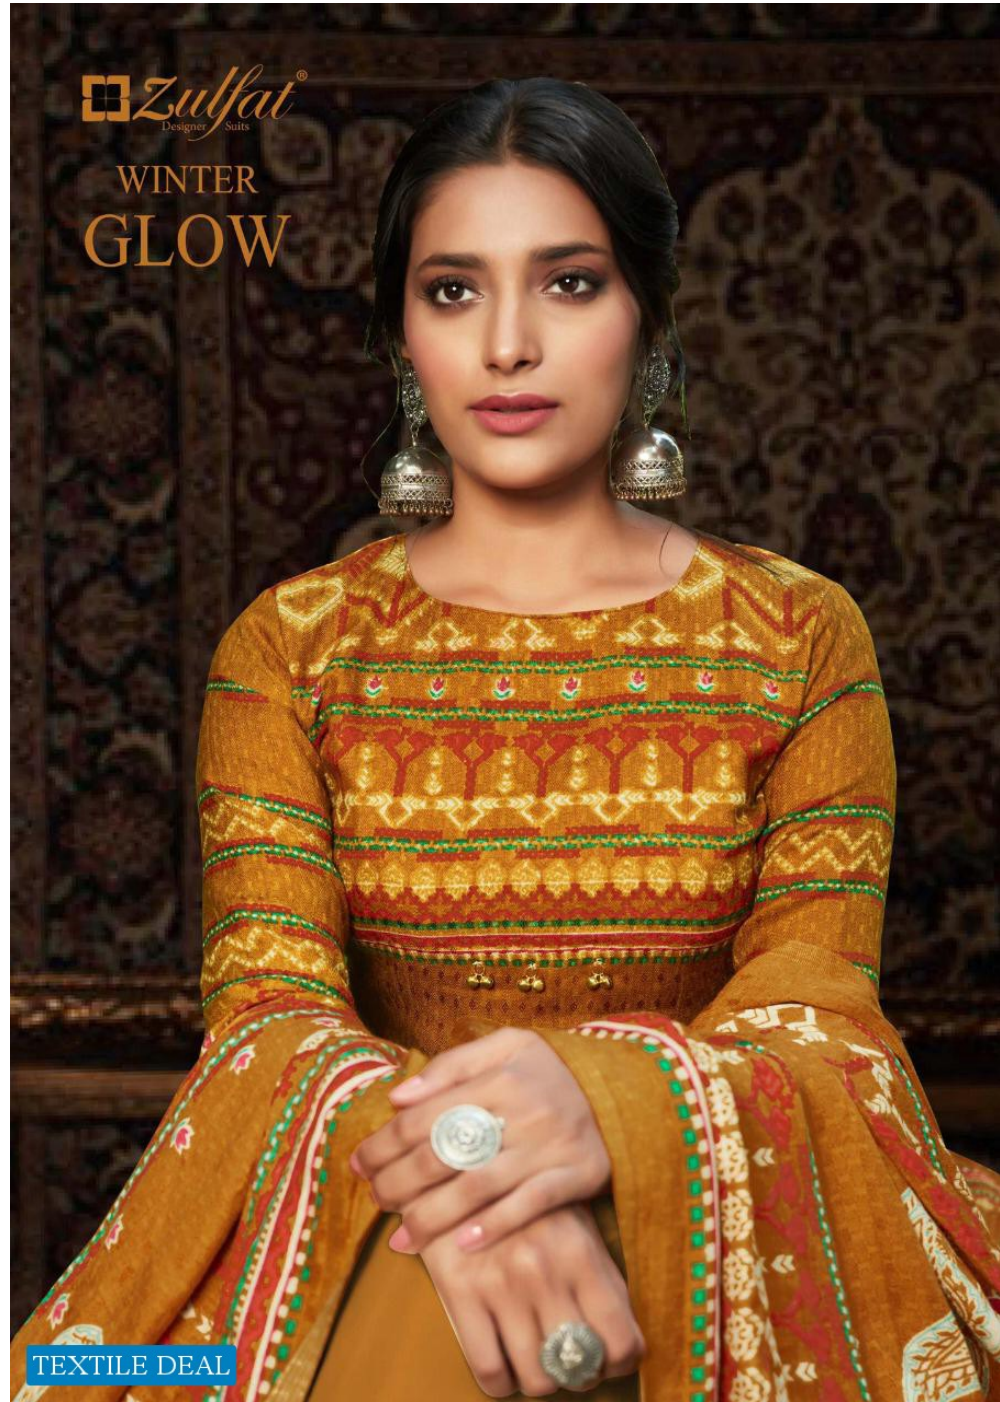

 **Zulfat**<sup>®</sup>  
Designer Suits

WINTER  
GLOW

TEXTILE DEAL

I-01

I-02

I-03

I-04

I-05

I-06

I-07

I-08

I-09

I-10

**Zulfat**  
Designer Suits  
WINTER GLOW

TEXTILE DEAL

THE ETHNIC ELEMENTS OF INDIAN  
FASHION FROM TRADITIONAL MOTIFS TO  
CUSTOMARY ESSENTIALS  
HINTS OF FOLK AND VIBRANT  
REGIONAL COLOURS.