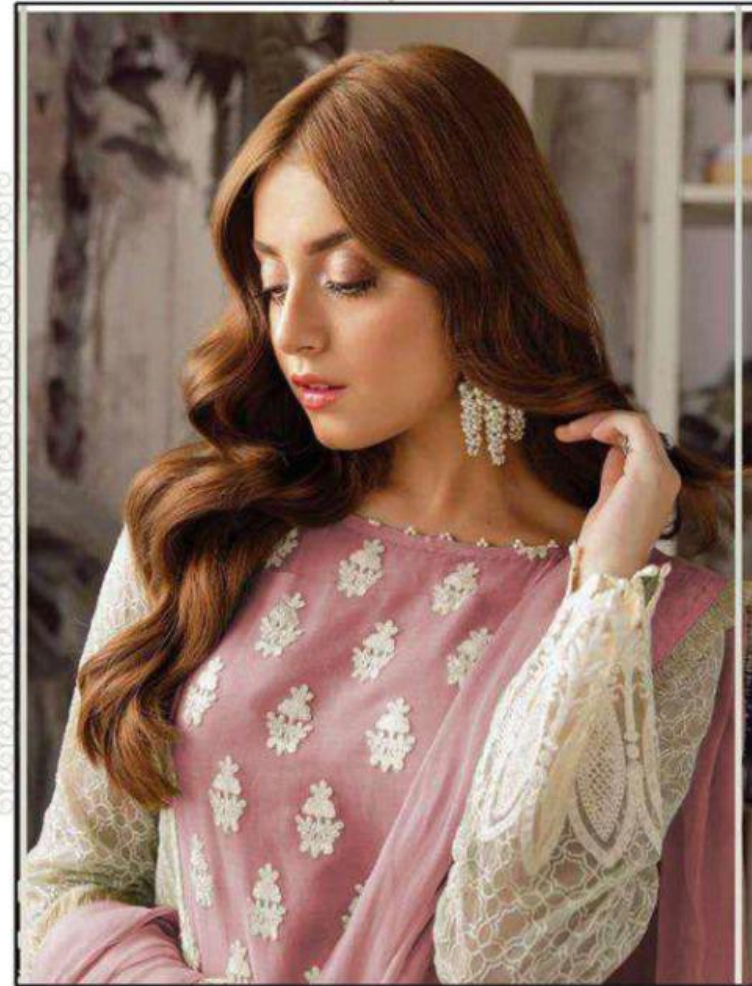

**K** SUITS  
HAYYIRA

*Rose*  
CRAFT VOL-2

TEXTILE DEAL

**Top - Georgette heavy embroidered**  
**Inner Bottom - Santoon silk with patch**  
**Dupatta - Nazneen heavy embroidered**

TEXTILE DEAL

Top - Georgette heavy embroidered  
Inner Bottom - Santoon silk with patch  
Dupatta - Nazneen heavy embroidered

TEXTILE DEAL

**Top - Georgette heavy embroidered**  
**Inner Bottom - Santoon silk with patch**  
**Dupatta - Nazneen heavy embroidered**

TEXTILE DEAL

**Top - Georgette heavy embroidered**  
**Inner Bottom - Santoon silk with patch**  
**Dupatta - Nazneen heavy embroidered**

TEXTILE DEAL

**Top - Georgette heavy embroidered**  
**Inner Bottom - Santoon silk with patch**  
**Dupatta - Nazneen heavy embroidered**

**Top - Georgette heavy embroidered  
Inner Bottom - Santoon silk with patch  
Dupatta - Nazneen heavy embroidered**