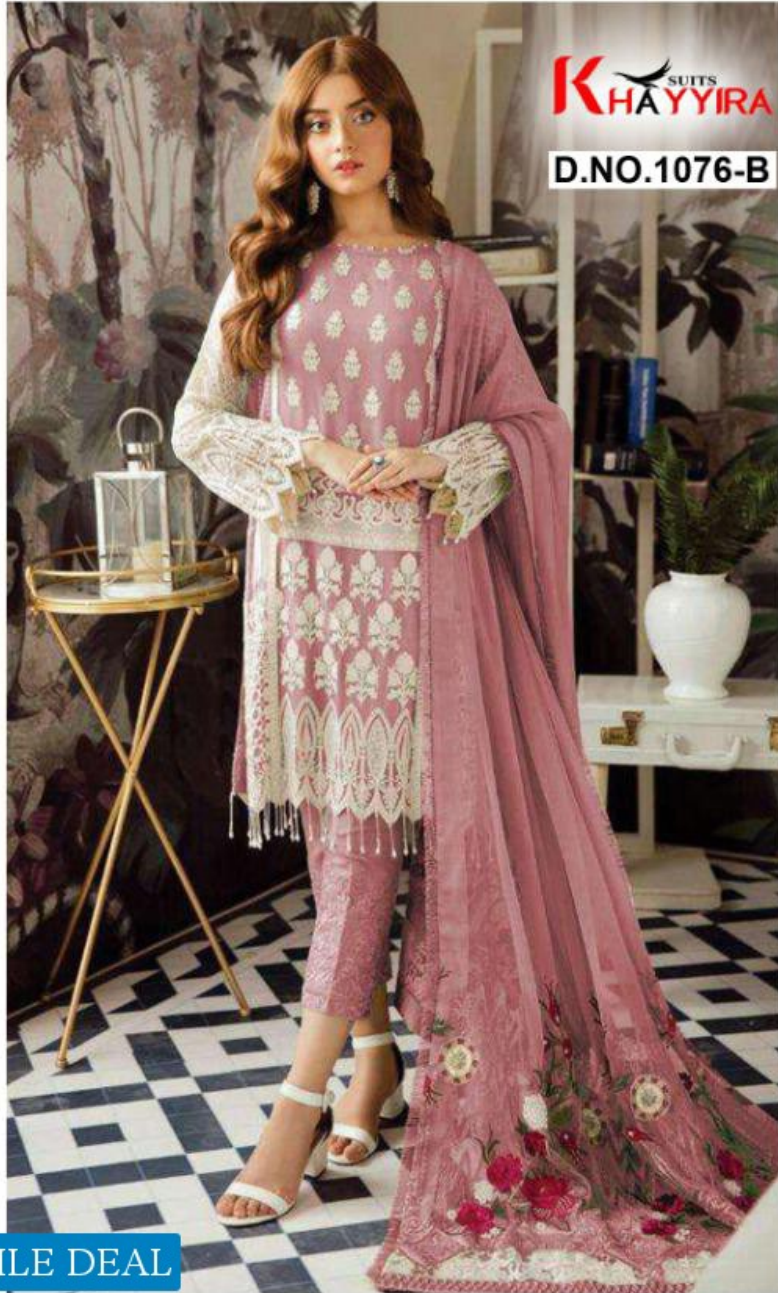

**K** SUITS  
HAYYIRA

*Rose*  
CRAFT VOL-2

TEXTILE DEAL

**Top - Georgette heavy embroidered**  
**Inner Bottom - Santoon silk with patch**  
**Dupatta - Nazneen heavy embroidered**

TEXTILE DEAL

Top - Georgette heavy embroidered  
Inner Bottom - Santoon silk with patch  
Dupatta - Nazneen heavy embroidered

TEXTILE DEAL

**Top - Georgette heavy embroidered**  
**Inner Bottom - Santoon silk with patch**  
**Dupatta - Nazneen heavy embroidered**

TEXTILE DEAL

**Top - Georgette heavy embroidered**  
**Inner Bottom - Santoon silk with patch**  
**Dupatta - Nazneen heavy embroidered**

TEXTILE DEAL

**Top - Georgette heavy embroidered**  
**Inner Bottom - Santoon silk with patch**  
**Dupatta - Nazneen heavy embroidered**

**Top - Georgette heavy embroidered  
Inner Bottom - Santoon silk with patch  
Dupatta - Nazneen heavy embroidered**