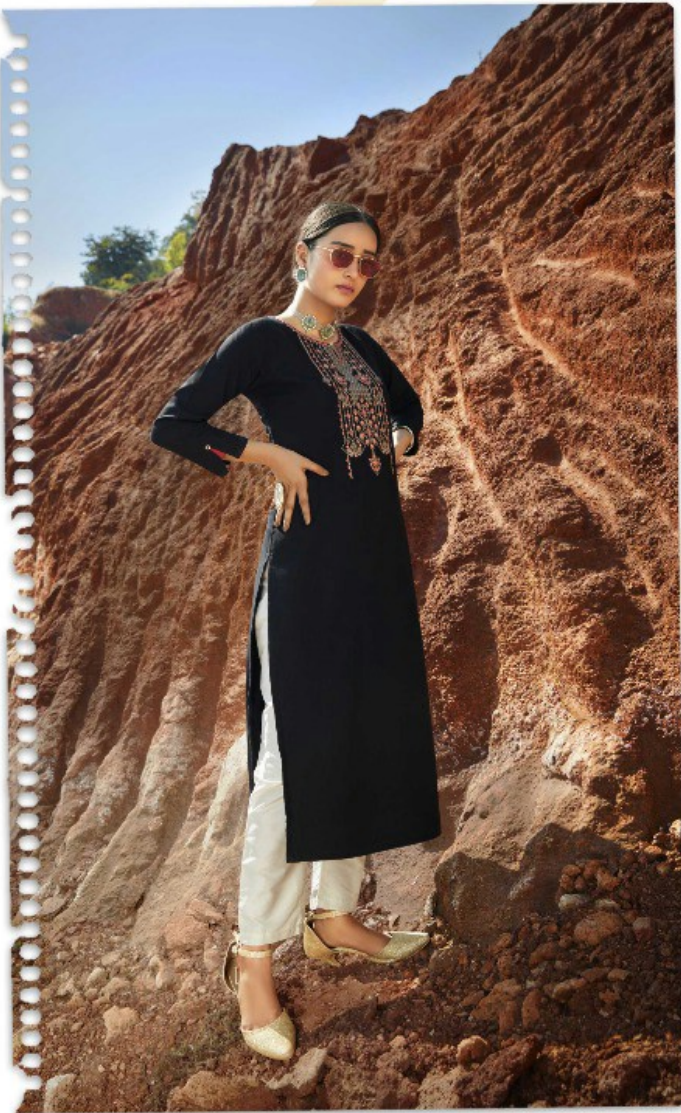

KIWI

TEXTILE DEAL

Lily VOL-18

TEXTILE DEAL

INDIAN STYLE

D.NO. 1002

The true shades of life inspired from our own culture that resembles the shining spirit within you.

TEXTILE DEAL

TEXTILE DEAL

GLAME LOOK

A spectacular display of true colors and its details that inspires others to admire your splendid nature.

D.NO. 1003

D.NO. 1001

D.NO. 1002

D.NO. 1003

D.NO. 1004

FASHION WEEK

Depth like an endless sky, diversity like our vast land. A combination that is rare. A collection that accomplishes and less desires of a woman.
D.NO. 1005

FASHION WEEK

Depth like an endless sky, diversity like our vast land. A combination that is rare. A collection that accomplishes and less desires of a woman.