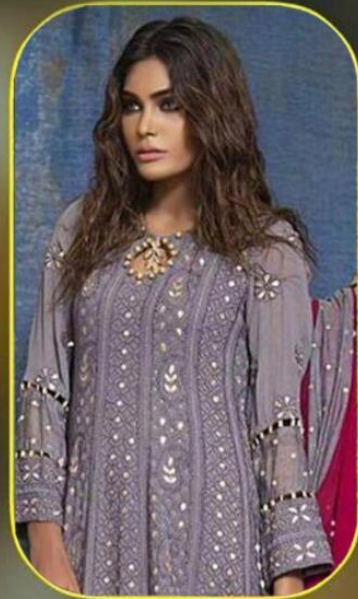

**K** SUITS  
HAYYIRA

*Chikankari*

**K** SUITS  
**HAYYIRA**

**D.NO.1077-C**

**TOP:** Georgette With  
Heavy Embroidery  
& Real Mirror Work  
**BOTTOM:** Santoon silk  
**DUPATTA:** Georgette with  
Embroidery  
Real Mirror Work

**D.NO.1077-B**

**TOP:** Georgette With  
Heavy Embroidery  
& Real Mirror Work  
**BOTTOM:** Santoon silk  
**DUPATTA:** Georgette with  
Embroidery  
Real Mirror Work

*Chikankari*  
On Real Mirror Work