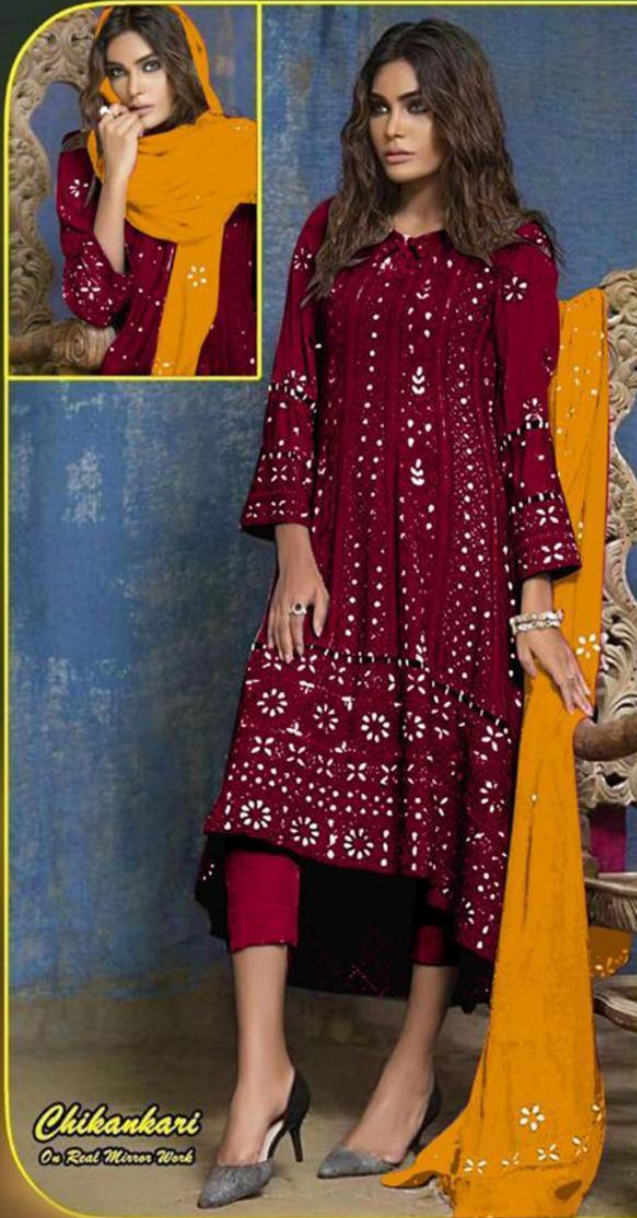

**K** SUITS  
HAYYIRA

*Chikankari*

**K** SUITS  
**HAYYIRA**

**D.NO.1077-C**

**TOP:** Georgette With  
Heavy Embroidery  
& Real Mirror Work  
**BOTTOM:** Santoon silk  
**DUPATTA:** Georgette with  
Embroidery  
Real Mirror Work

**D.NO.1077-B**

**TOP:** Georgette With  
Heavy Embroidery  
& Real Mirror Work  
**BOTTOM:** Santoon silk  
**DUPATTA:** Georgette with  
Embroidery  
Real Mirror Work

*Chikankari*  
On Real Mirror Work