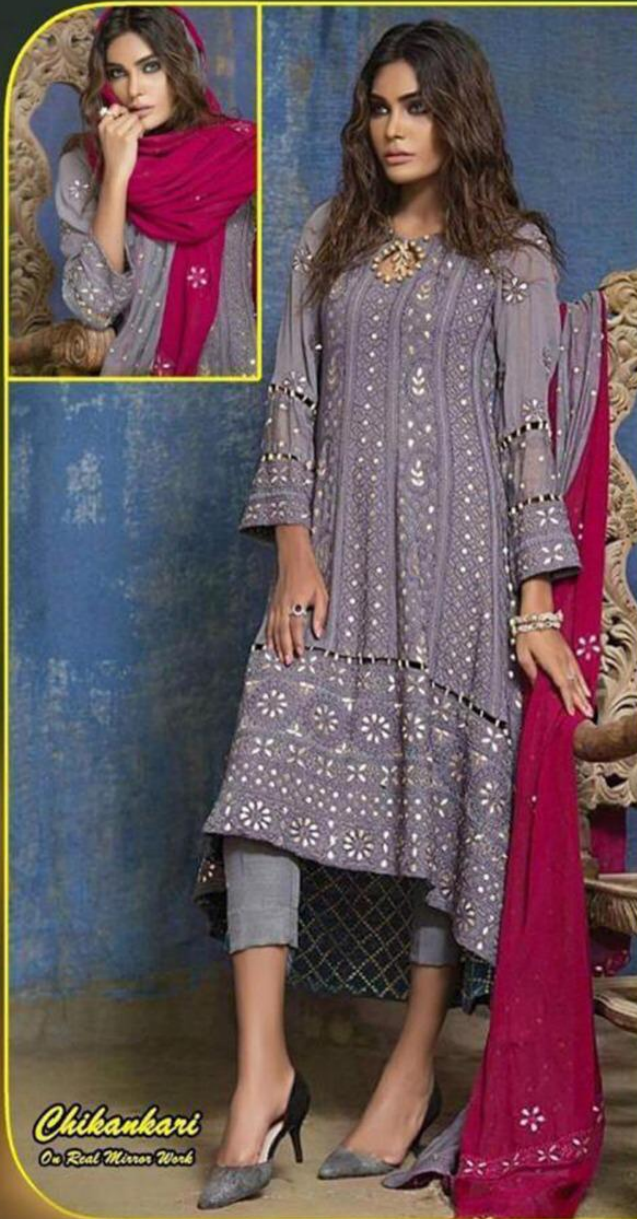

**K** SUITS  
HAYYIRA

*Chikankari*

**K** SUITS  
**HAYYIRA**

**D.NO.1077-C**

**TOP:** Georgette With  
Heavy Embroidery  
& Real Mirror Work  
**BOTTOM:** Santoon silk  
**DUPATTA:** Georgette with  
Embroidery  
Real Mirror Work

**D.NO.1077-B**

**TOP:** Georgette With  
Heavy Embroidery  
& Real Mirror Work  
**BOTTOM:** Santoon silk  
**DUPATTA:** Georgette with  
Embroidery  
Real Mirror Work

*Chikankari*  
On Real Mirror Work