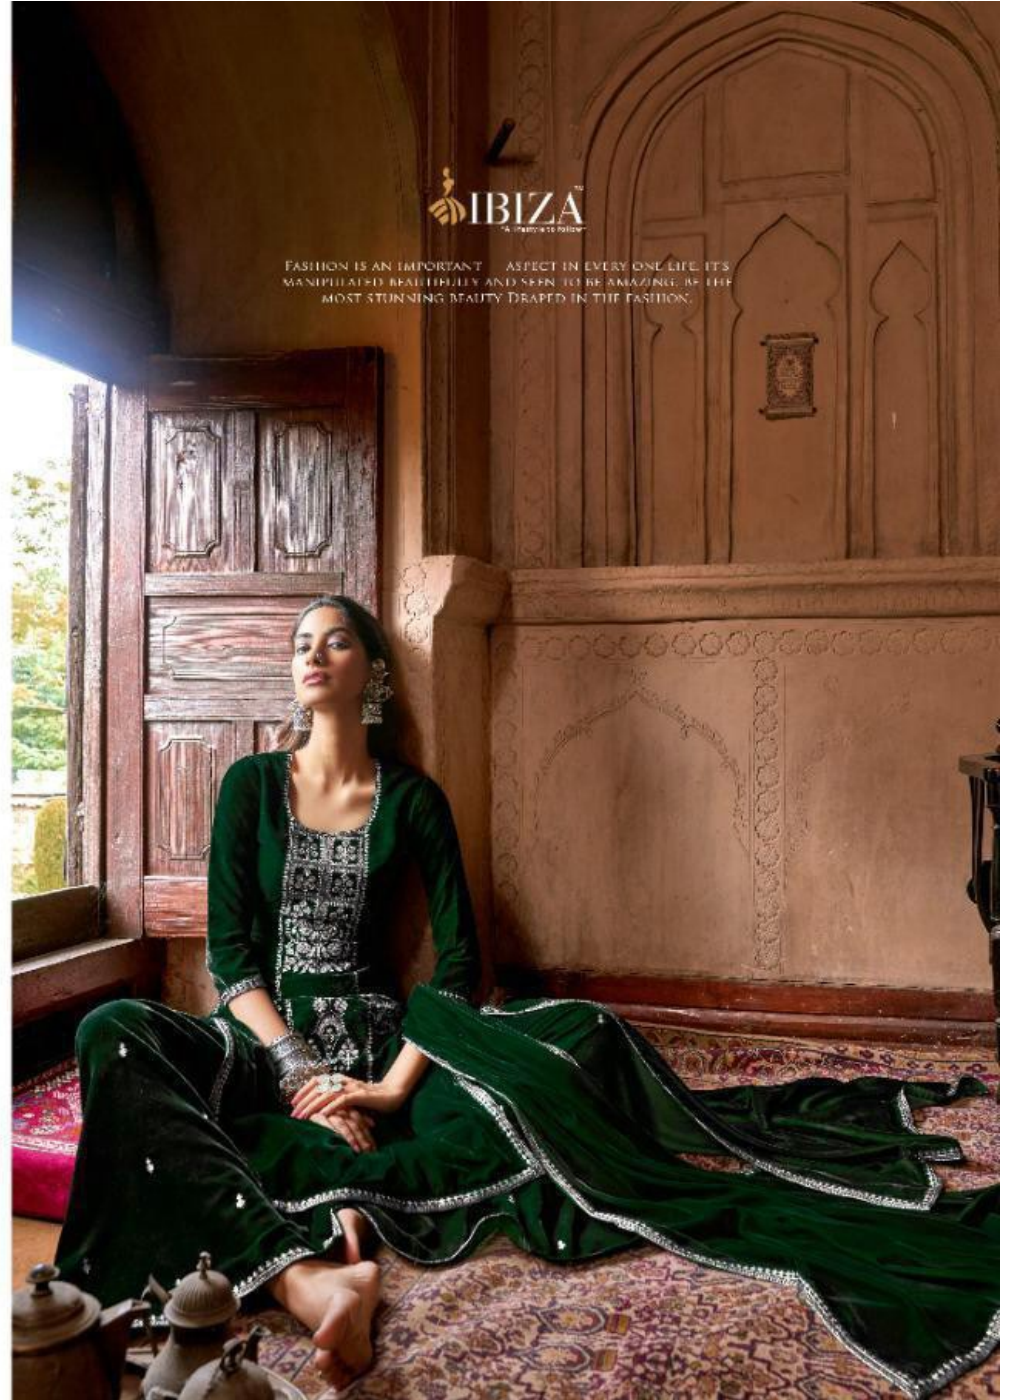

IBIZA
A Fashion to Follow

FASHION IS AN IMPORTANT ASPECT IN EVERY ONE LIFE. IT'S MANIPULATED BEAUTIFULLY AND SEEM TO BE AMAZING. BY THE MOST STUNNING BEAUTY DRAPED IN THE FASHION.