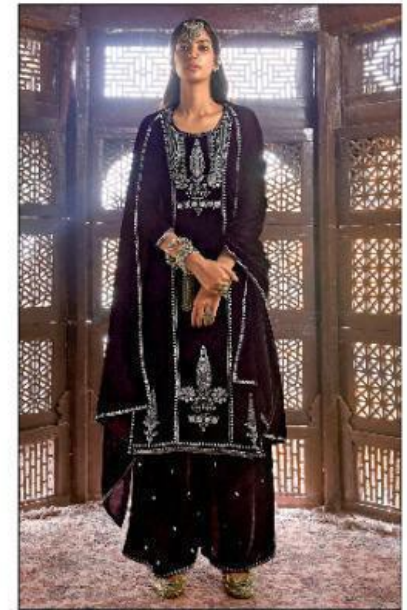

683

684

687

688

TEXTILE DEAL

686

689

690