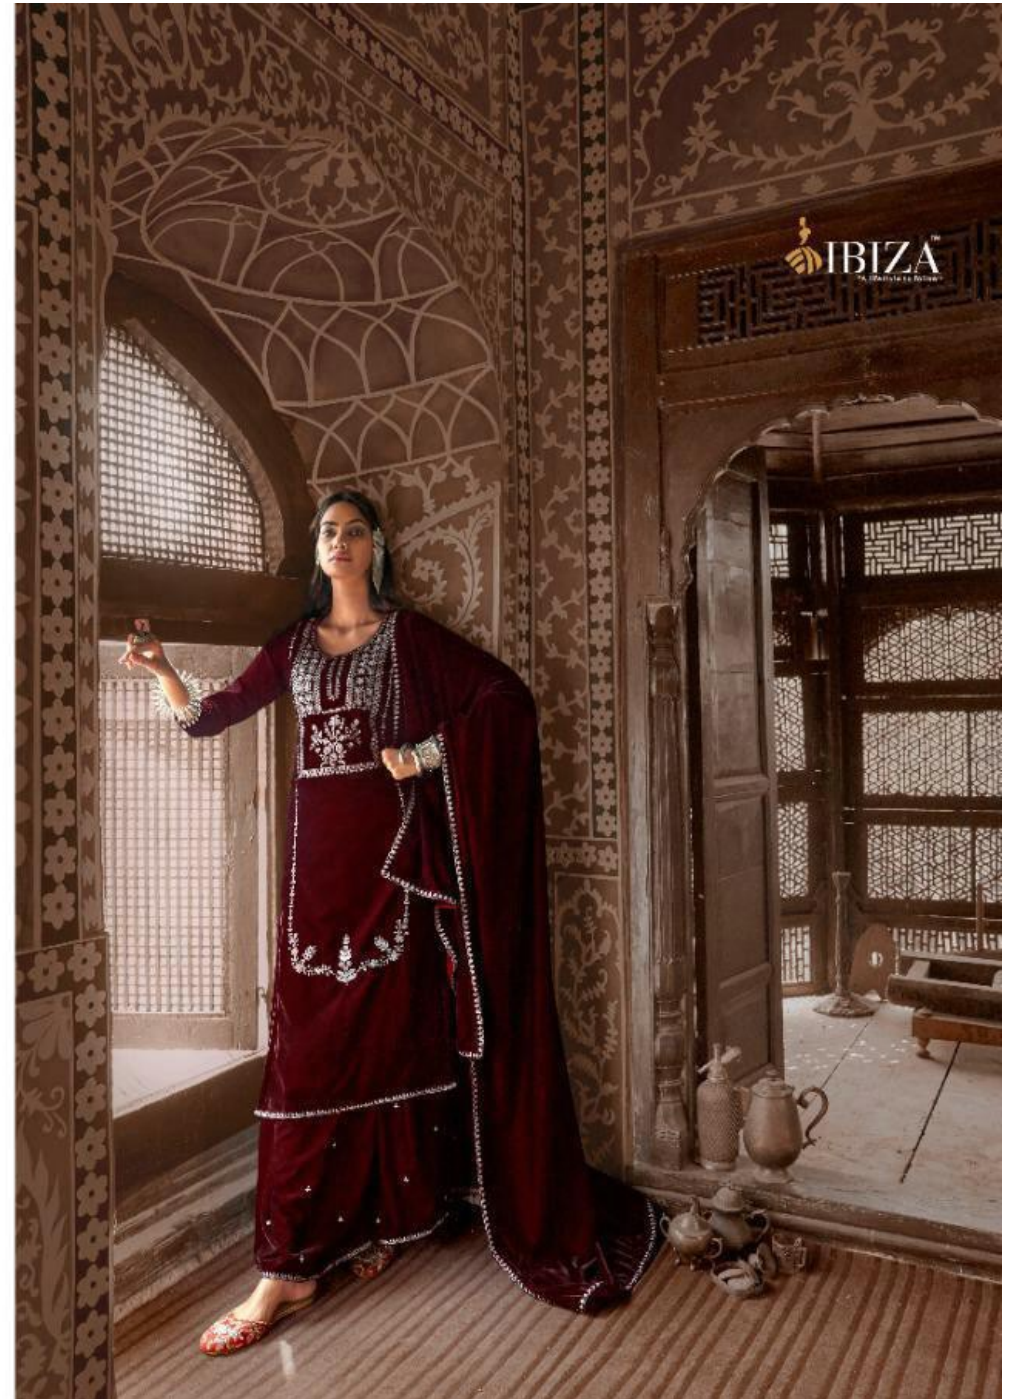

IBIZA™
The Art of the Future