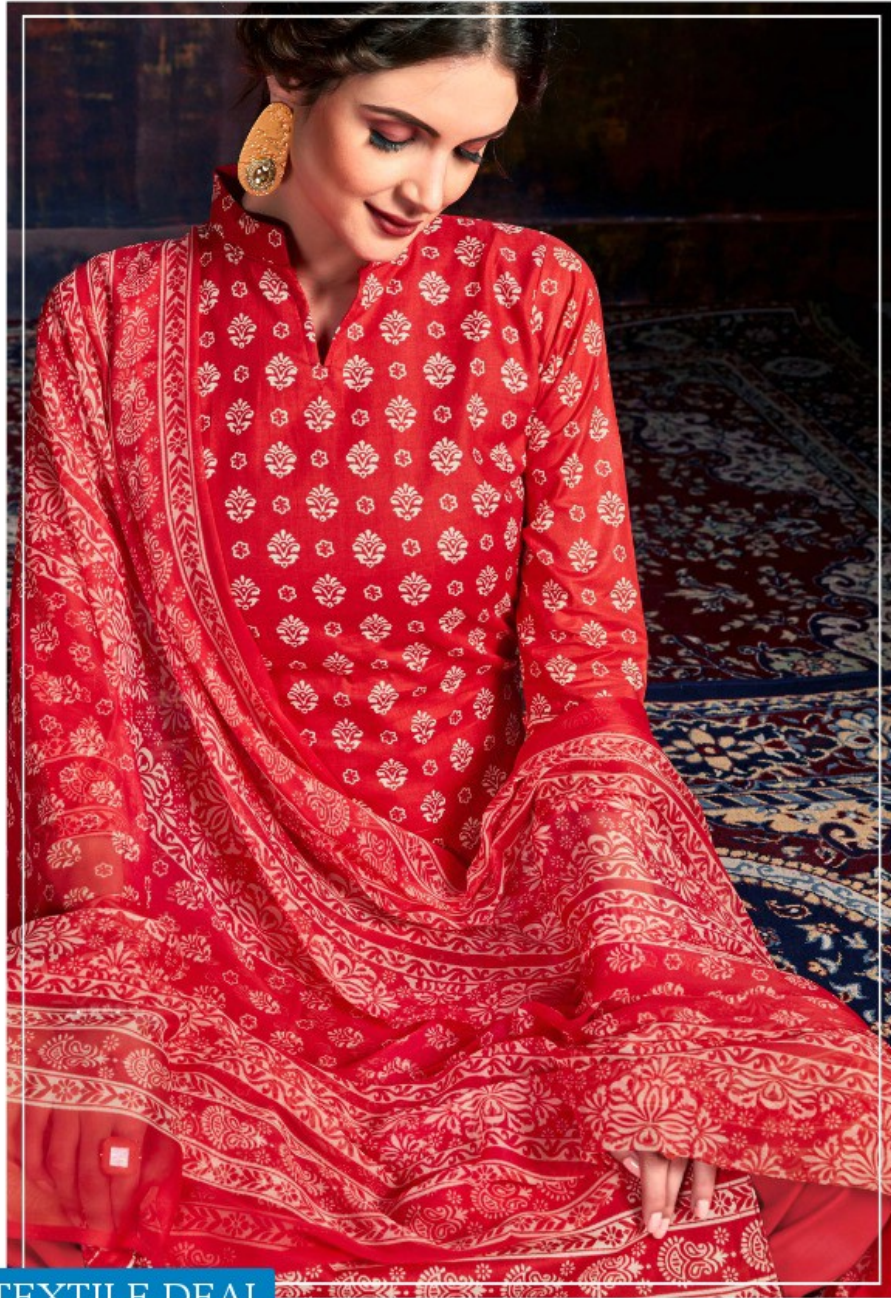

TEXTILE DEAL