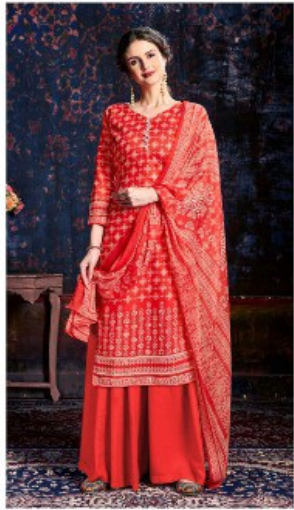

 **Zulfat**[®]
Designer Suits

Gulnaaz

TEXTILE DEAL

TEXTILE DEAL

GULNAZ

THIS SPECTACULAR PRINTED DRESS
IN THE SHADES OF BAANDHNI
IS PERFECT FOR THIS FESTIVE
SEASON.

D.No.166-008

166-001