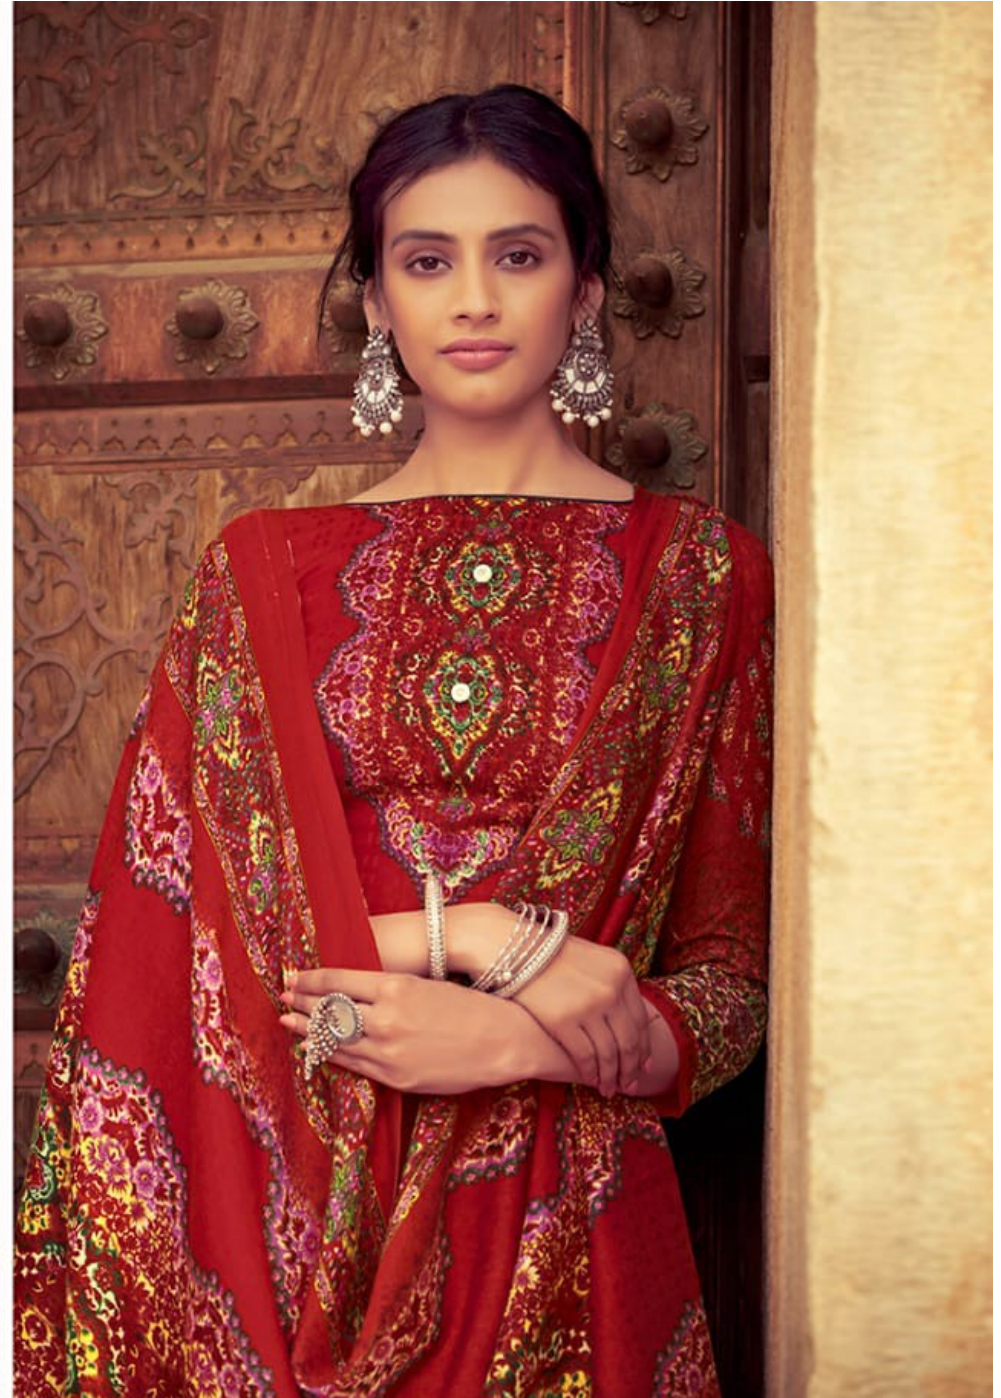

नंदिका

Belliza
Designer Studio

TEXTILE DEAL

461-010