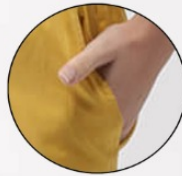

Cotton Comfort Pants

Fabric:

Pure Soft Cotton Linen

Size:

S/M(30) • L/XL(32) • XXL(34)

Fit: Comfort

Length: 38"

Available in 8 Colours

Premium Cotton

Side Pockets

Draw String

Latest Fashion High Quality Low Price

COLORS AVIALABLE

Indira Linen Pants

IndiraTM

COLORS SHOWN ABOVE ARE JUST FOR ILLUSTRATIVE PURPOSE. ACTUAL COLOR MAY SLIGHTLY VARY.