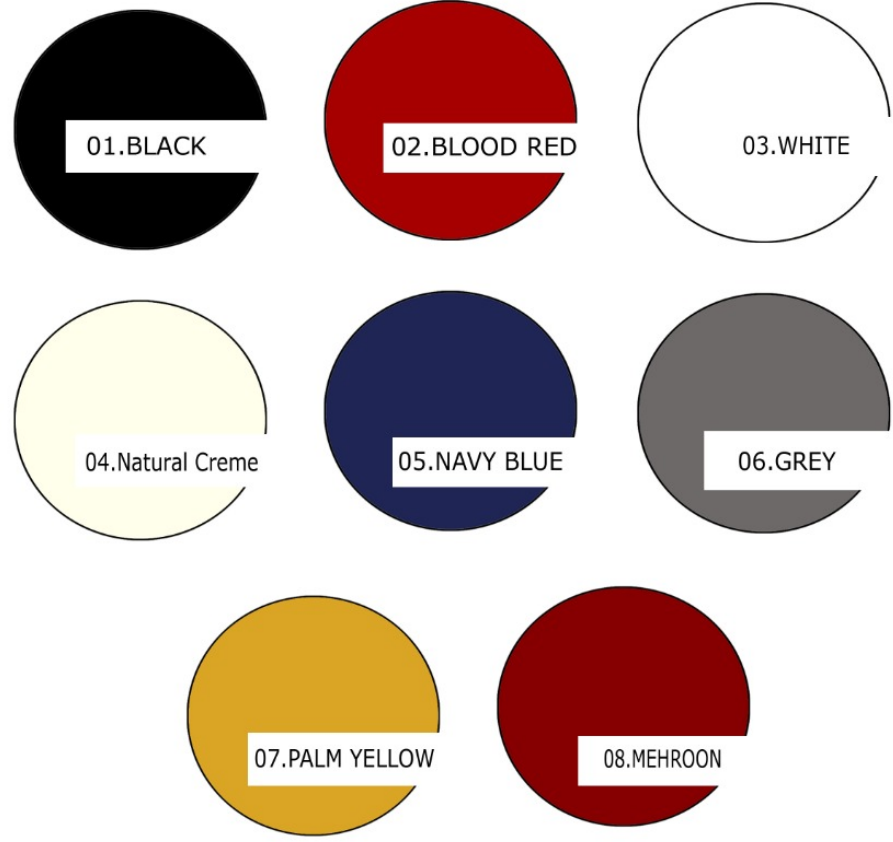

Cotton Comfort Pants

Fabric:

Pure Soft Cotton Linen

Size:

S/M(30) • L/XL(32) • XXL(34)

Fit: Comfort

Length: 38"

Available in 8 Colours

Premium Cotton

Side Pockets

Draw String

Latest Fashion High Quality Low Price

COLORS AVIALABLE

Indira Linen Pants

IndiraTM

COLORS SHOWN ABOVE ARE JUST FOR ILLUSTRATIVE PURPOSE. ACTUAL COLOR MAY SLIGHTLY VARY.