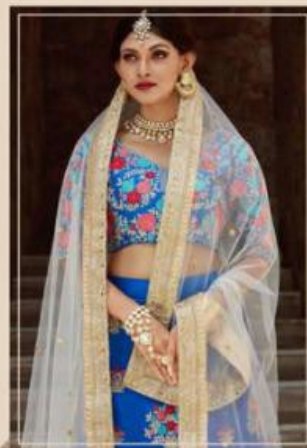

ARYA
DESIGNS

BEAUTY

The best part of beauty is the part
that cannot be seen in a picture,
but hidden down the pure heart

TEXTILE DEAL

B E A U T Y

D.NO.1107

D.NO.1108

TEXTILE DEAL Beauty lies in her eyes which never fades with the passage of time.

A WOMAN'S TRUE BEAUTY

ARYA
DESIGNS

A woman's true beauty is not found in her skin color, her hair texture, or her figure... it's found in her heart...her soul...her spirit.

TEXTILE DEAL

ARYA
DESIGNS

FEELING