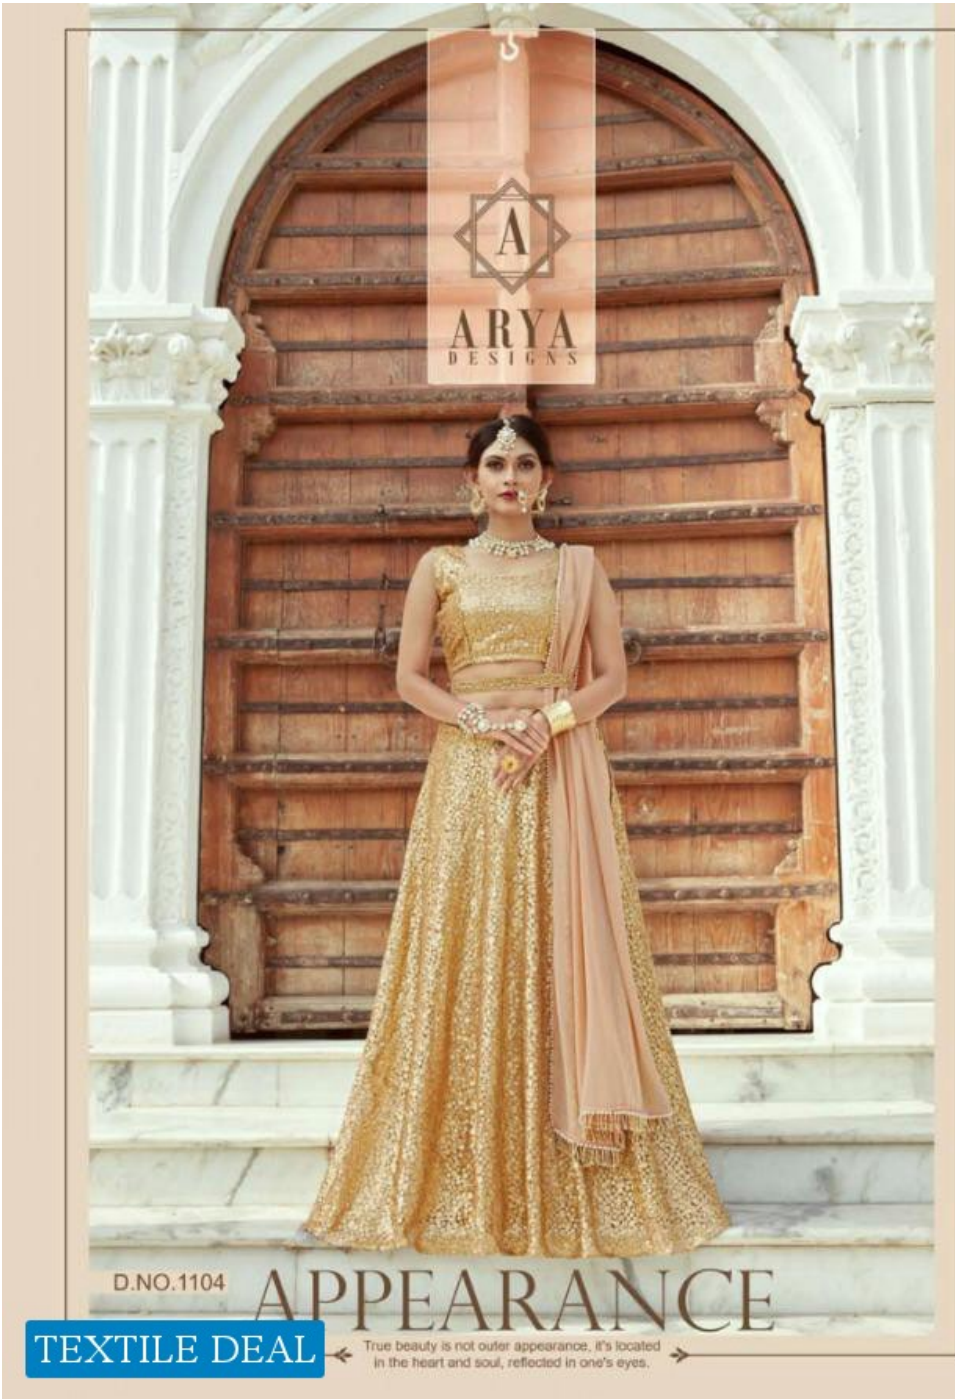

TEXTILE DEAL

True beauty is not outer appearance, it's located in the heart and soul, reflected in one's eyes.