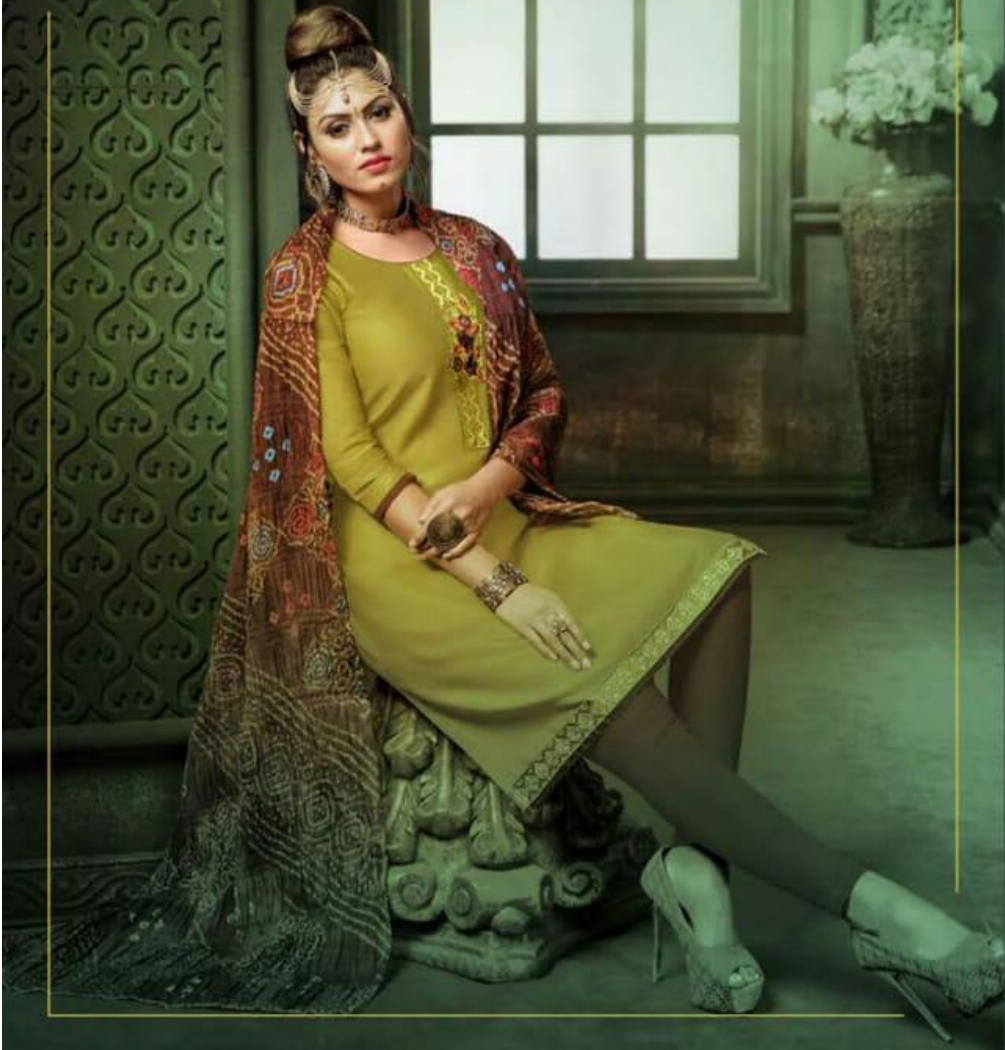

Hetvi

CHASE YOUR DREAMS...

in high heels of course

JHUMKA-9001