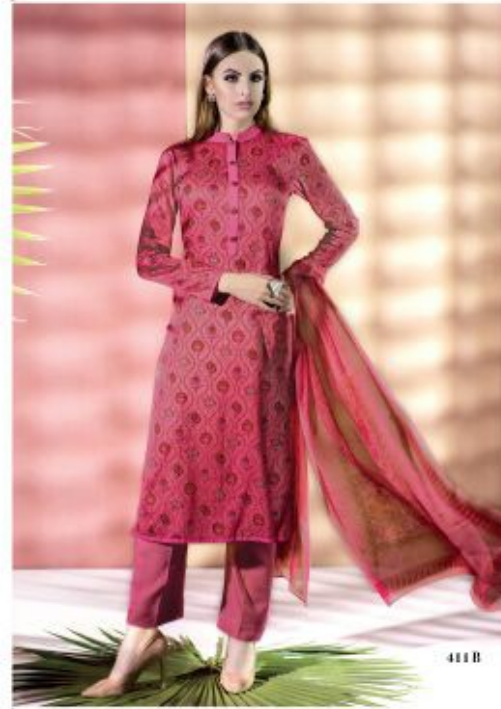

TEXTILE DEAL

411

ENTER THE WORLD OF SHIKER GIRLFIANCS WITH OUR STUNNING STYLES AND BRIGHT COLORS
THIS SUMMER.