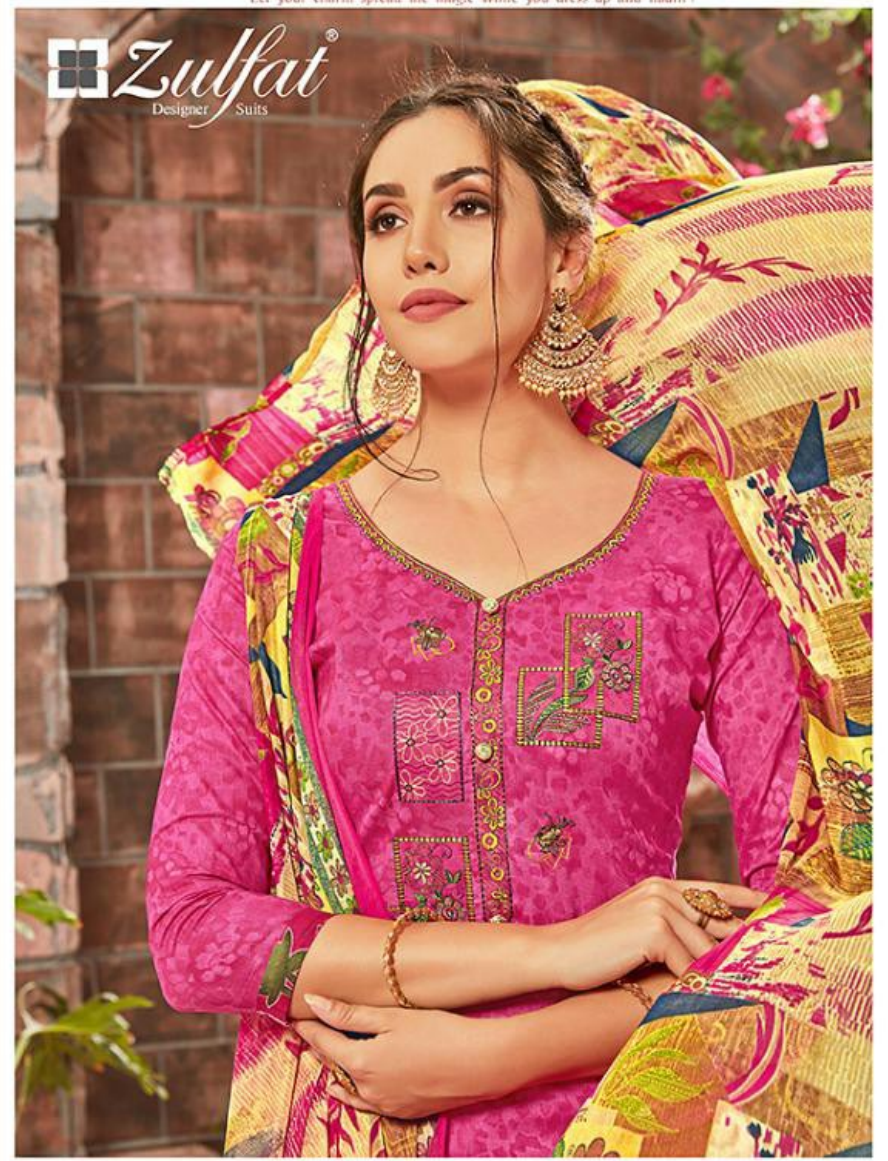

TEXTILE DEAL

LIVE LAVISH

Let your charm spread the magic while you dress up and flaunt!

Zulfat
Designer Suits