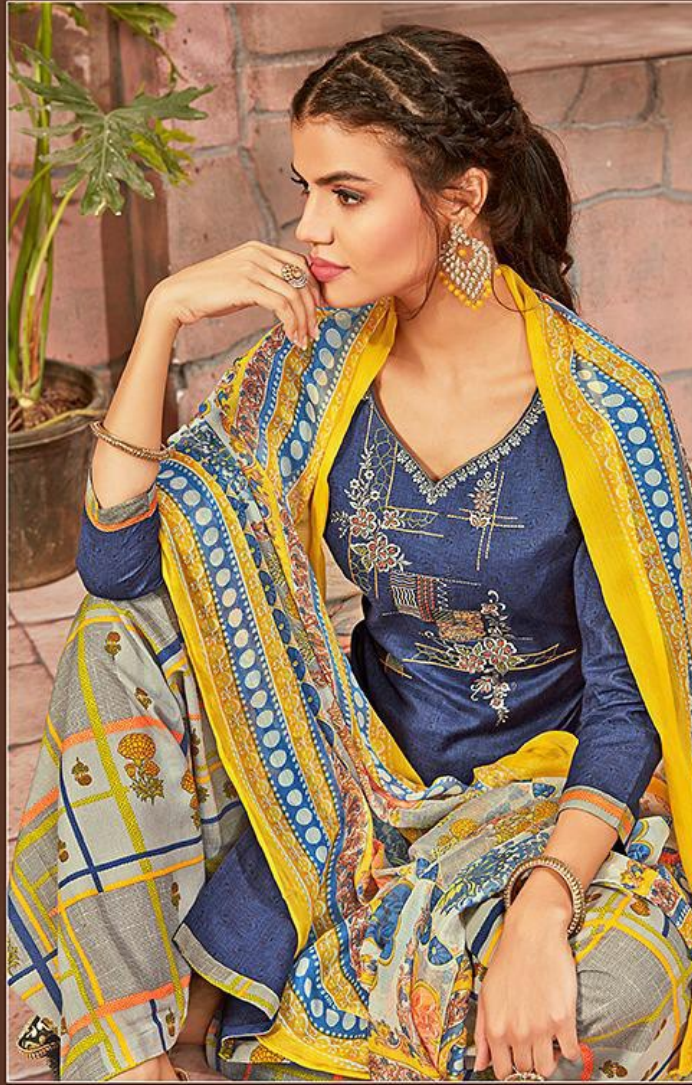

 **Zulfat**[®]
Designer Suits

DATIYALA BABES

TEXTILE DEAL

 **Zulfat**
Designer Suits

TEXTILE DEAL

ETERNALLY  GRACEFUL

What actually makes you graceful is how amazingly you style your look.

118-003

EFFORTLESS TEXTILE

ETERNALLY GRACEFUL

What actually makes you graceful is how amazingly you style your look.

Zulfat®
Designer Suits

118-010

TEXTILE DEAL EFFORTLESS

118-001

118-002