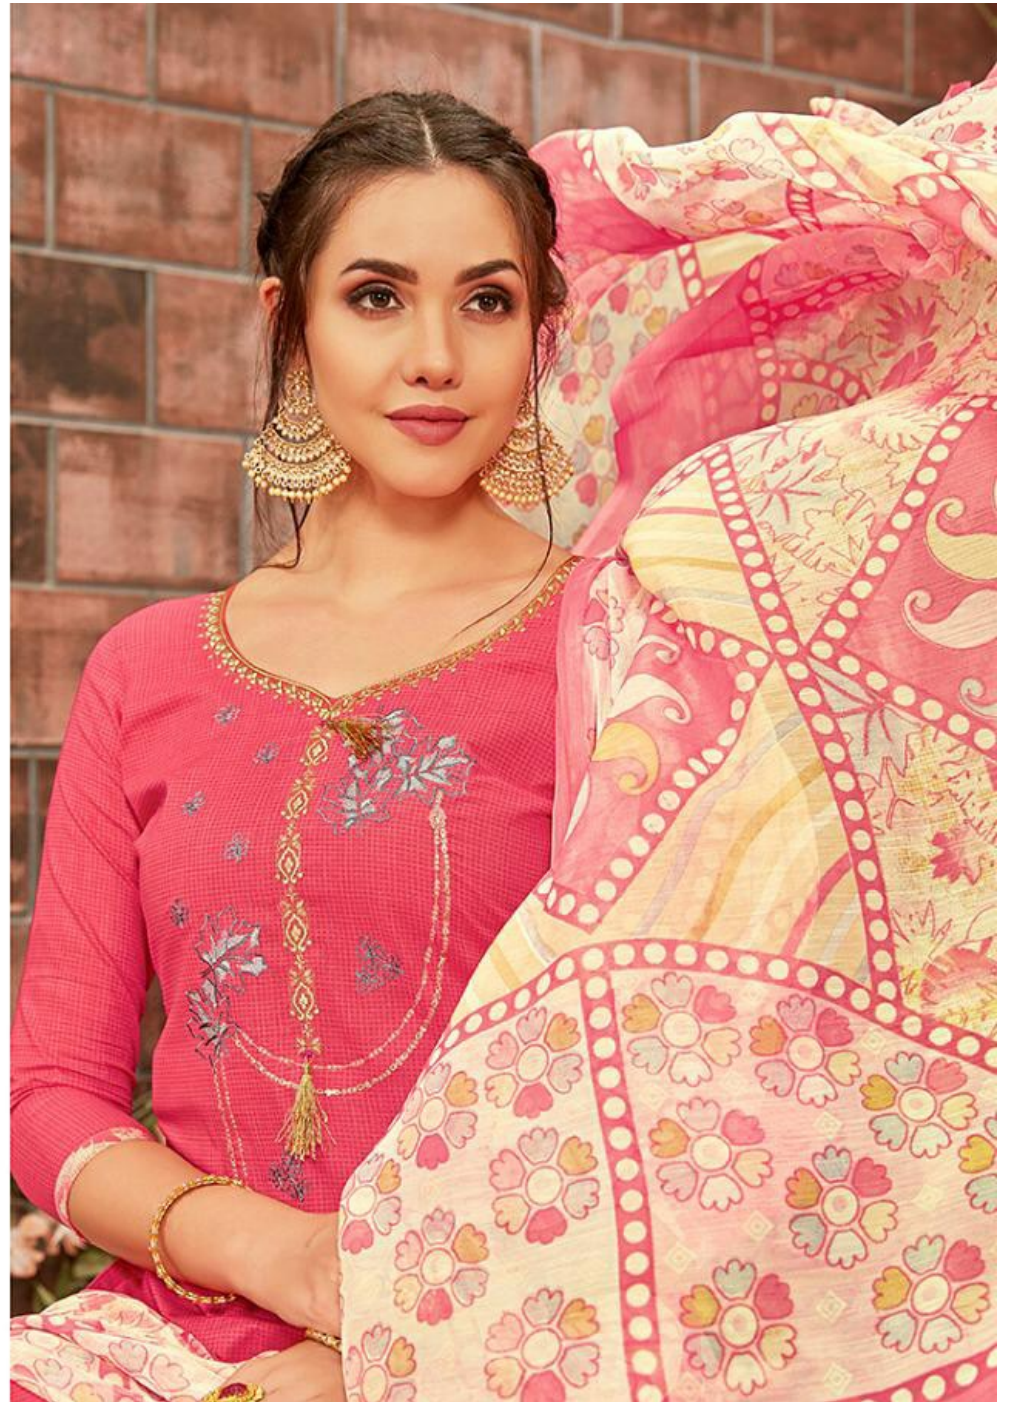

Zulfat
Designer Suits

PATIALA BABES

MESMERIZING  BLISS

An expression of true luxury inspired by the Royals and colours that are truly bridal.

 **Zulfat**[®]
Designer Suits

118-001

TEXTILE DEAL **STARTLING**