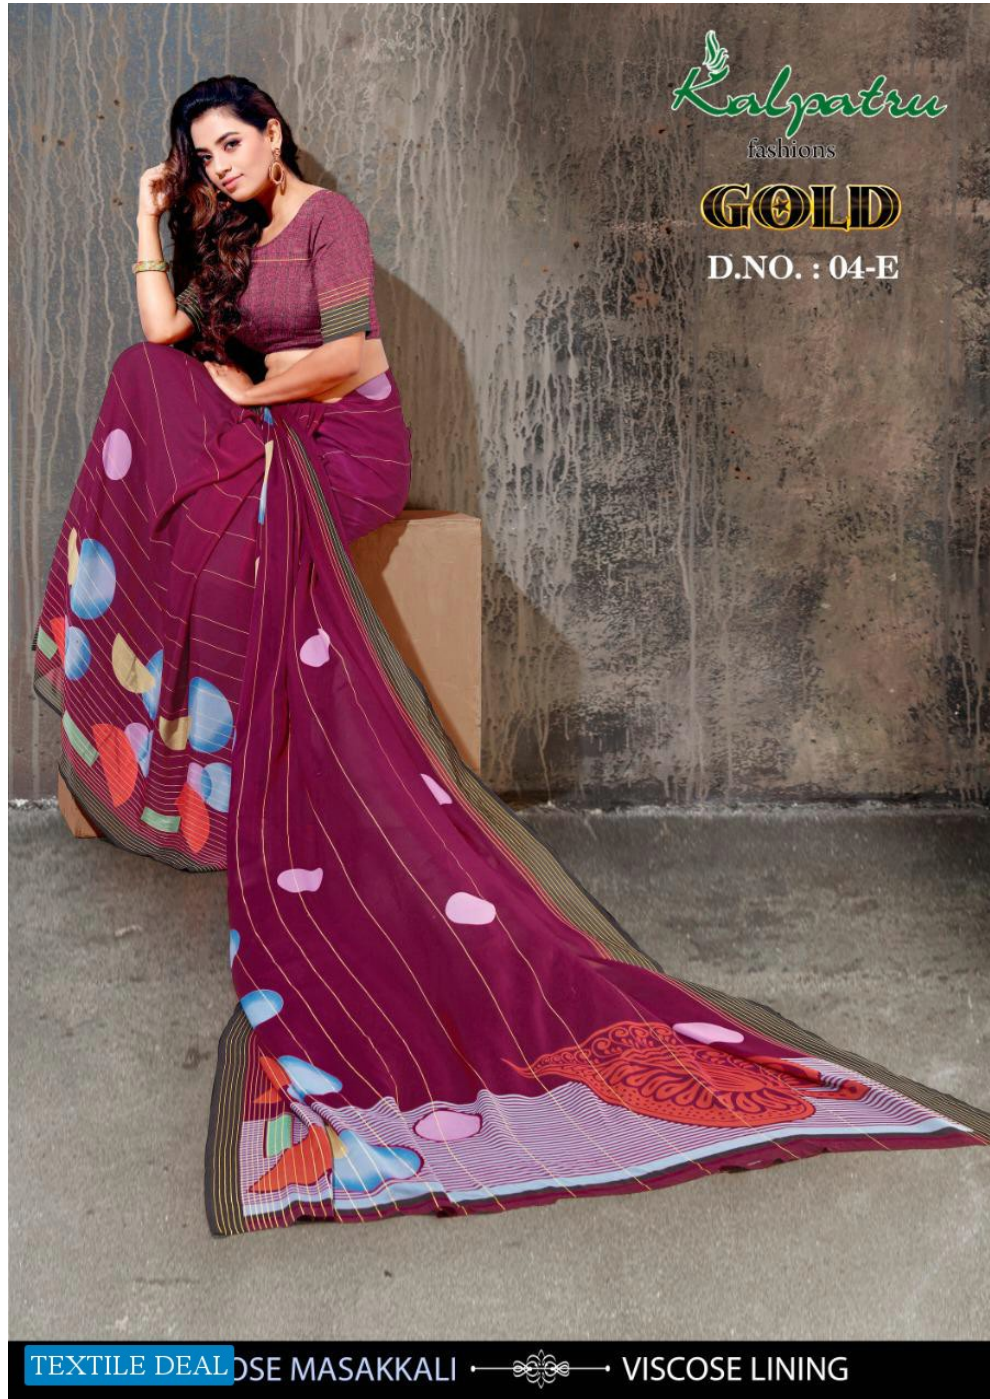

Kalyatru

fashions

GOLD

D.NO. : 04-E

TEXTILE DEAL **OSE MASAKKALI** — — **VISCOSE LINING**